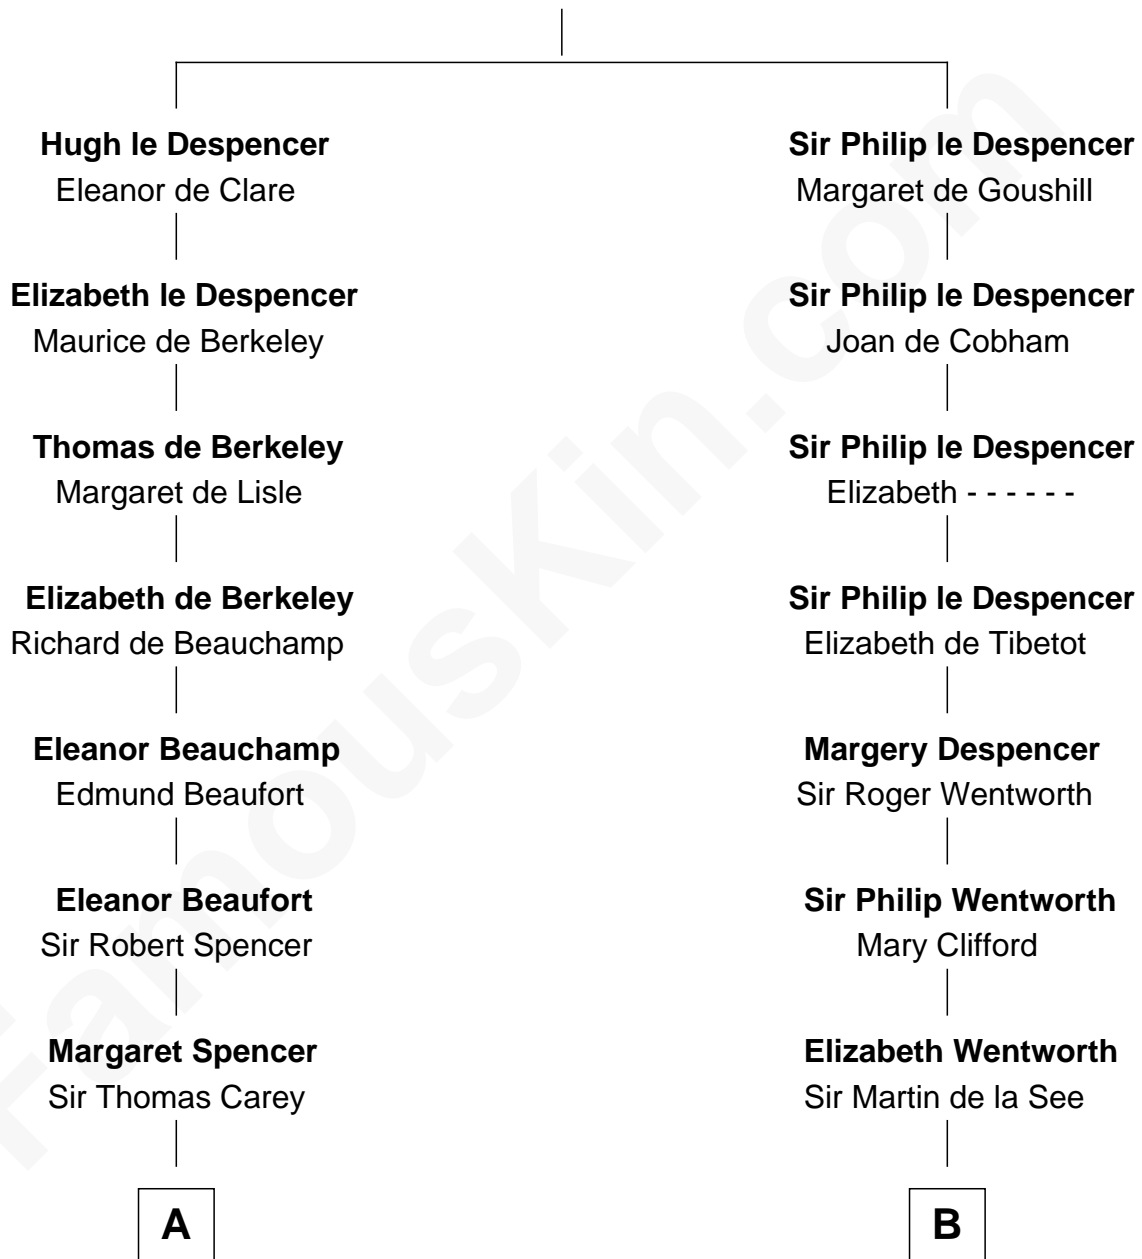

FamousKin.com
Relationship Chart of
William C. C. Claiborne
1st Governor of Louisiana

16th cousin 5 times removed of
Calvin Coolidge
30th U.S. President

Sir Hugh le Despencer
 Isabella de Beauchamp

C

Israel Putnam Brown

Sally Briggs

Sally Briggs Brown

Israel Chase Brewer

Sarah Almeda Brewer

Calvin Galusha Coolidge

Col. John Calvin Coolidge

Victoria Josephine Moor

Calvin Coolidge

30th U.S. President