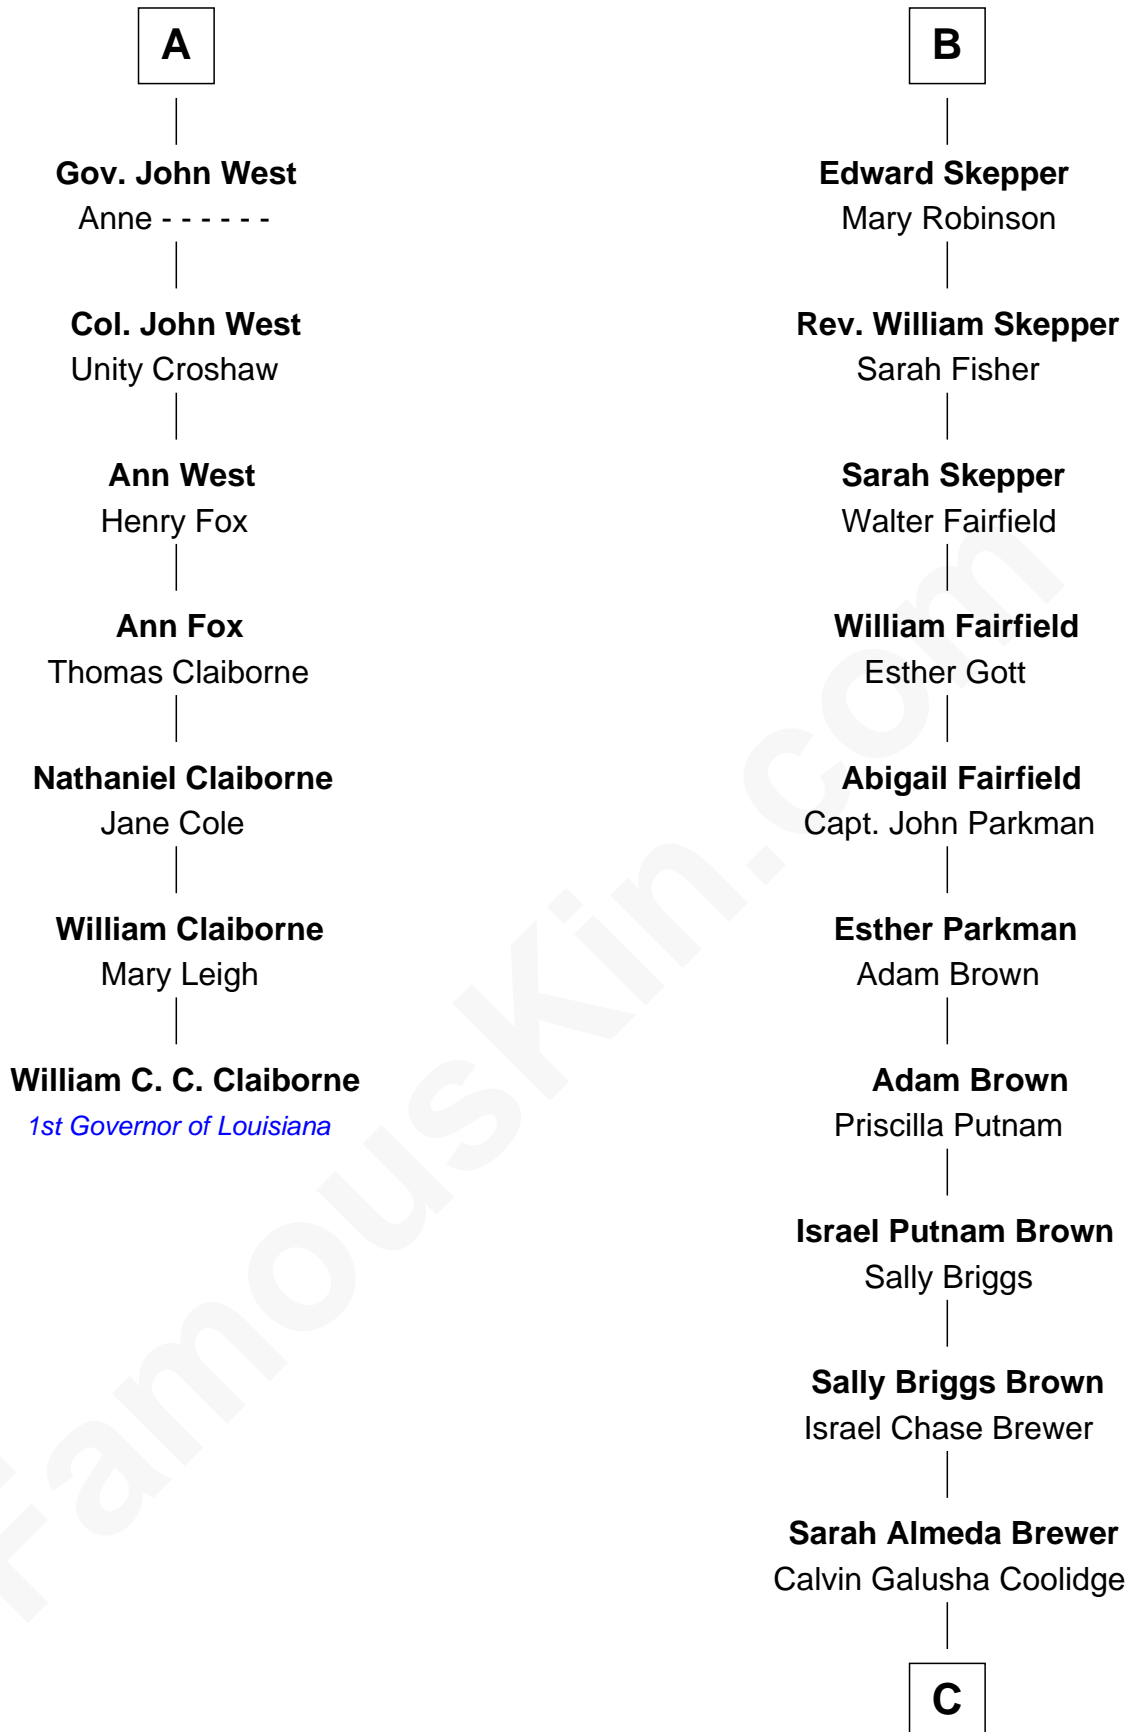

**FamousKin.com**  
**Relationship Chart of**  
**William C. C. Claiborne**  
*1st Governor of Louisiana*

13th cousin 5 times removed of

**Calvin Coolidge**  
*30th U.S. President*

**Sir Michael de la Pole**  
 Katherine Wingfield

**C**

**Col. John Calvin Coolidge**

Victoria Josephine Moor

**Calvin Coolidge**

*30th U.S. President*

FamousKin.com