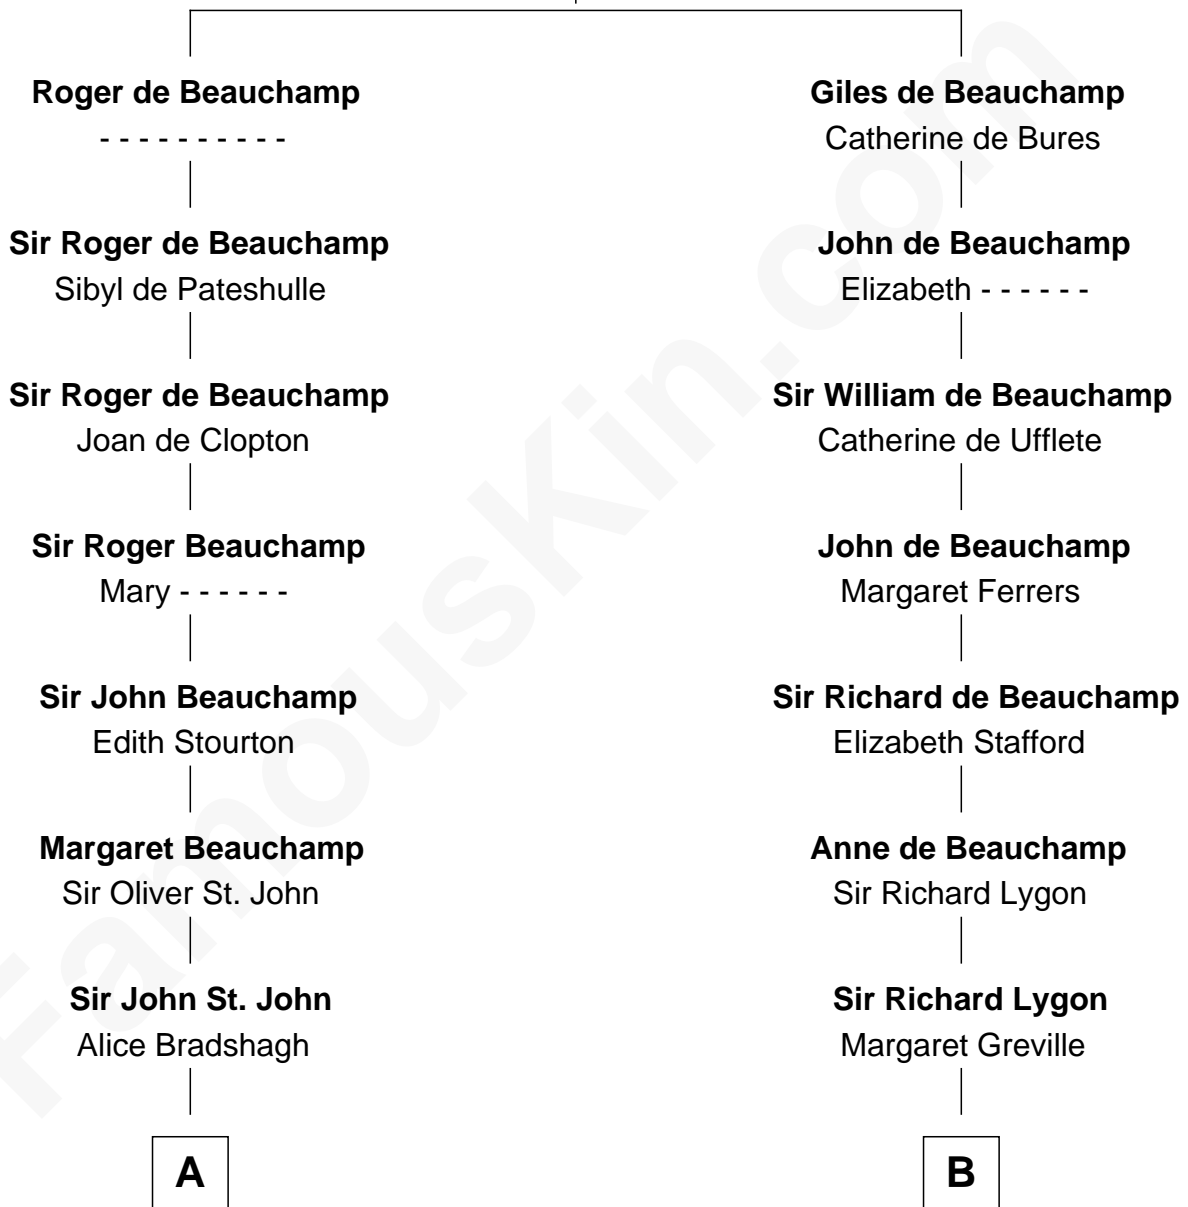

**FamousKin.com**  
**Relationship Chart of**  
**William C. C. Claiborne**  
*1st Governor of Louisiana*

**16th cousin 4 times removed of**  
**Adlai Stevenson II**  
*31st Governor of Illinois*

**Sir Walter de Beauchamp**  
 Alice de Tony

C

**Mary Peachy Frye**  
Rev. Lewis Warner Green

**Letitia Green**  
Adlai Ewing Stevenson

**Lewis Green Stevenson**  
Helen Louise Davis

**Adlai Stevenson II**  
*31st Governor of Illinois*