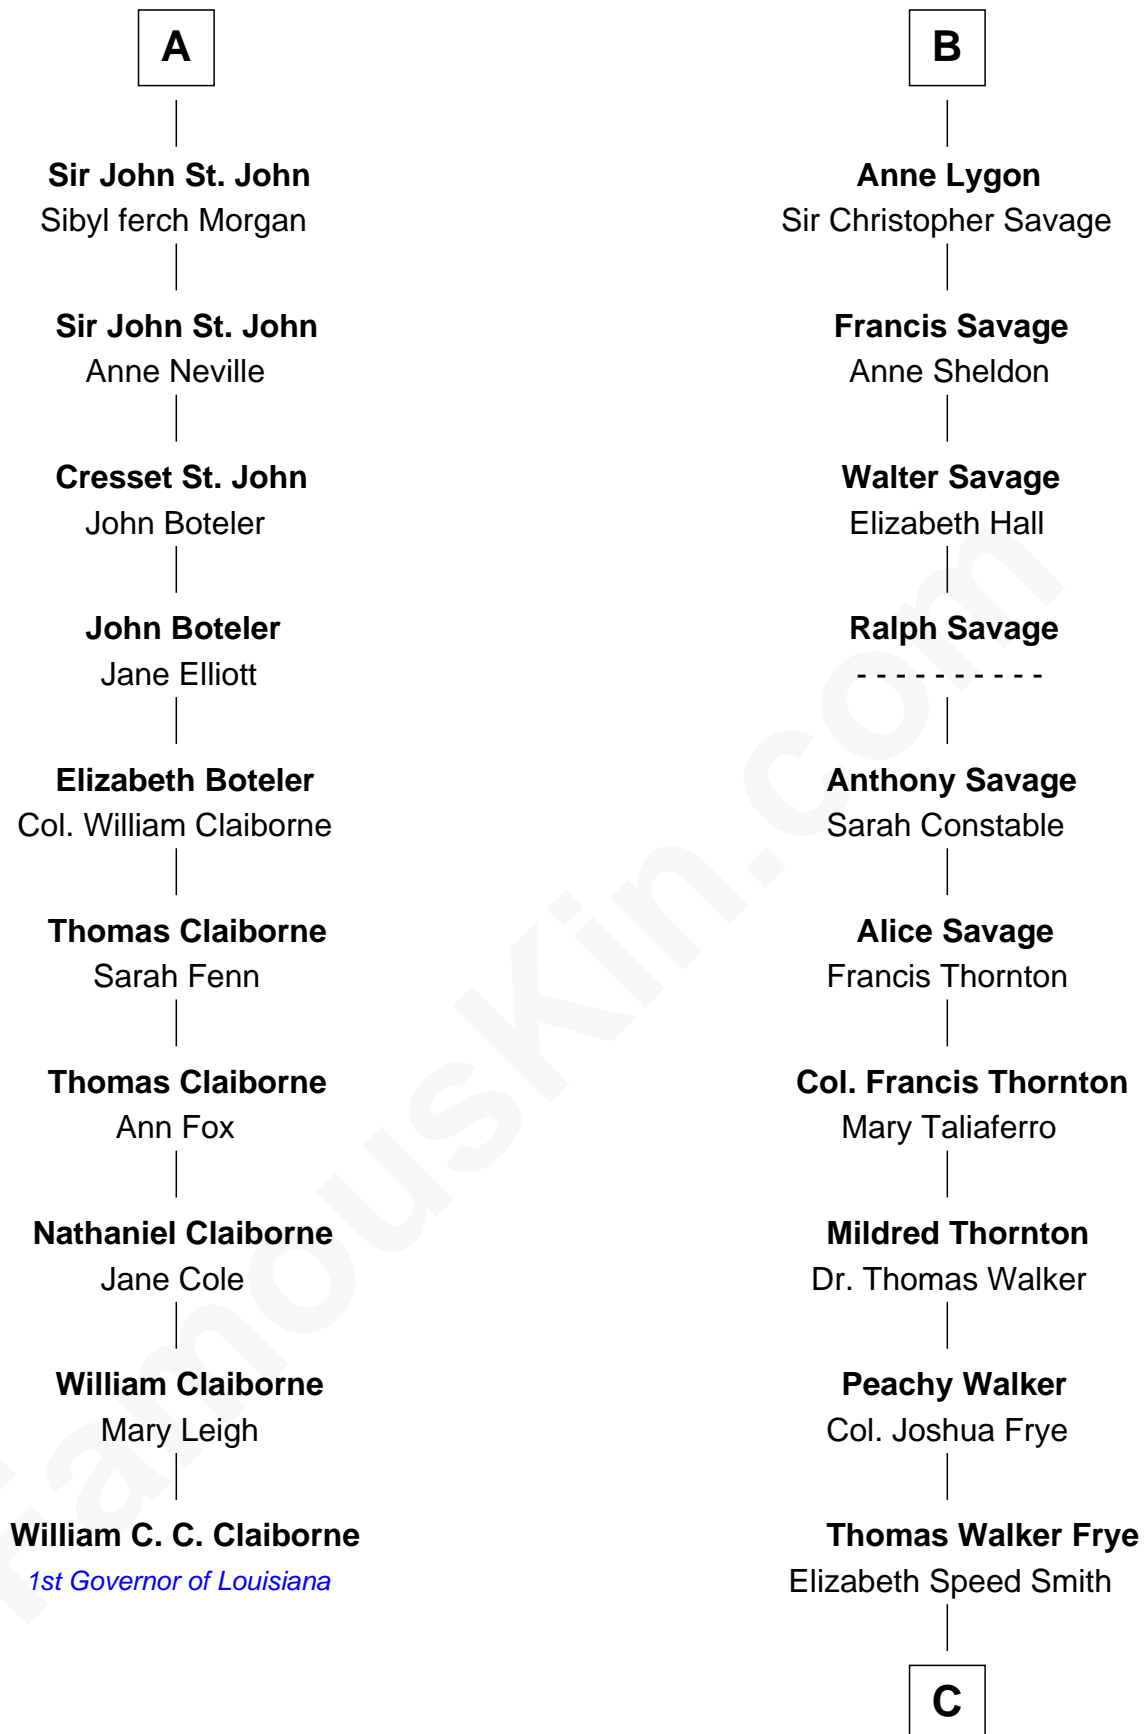

**FamousKin.com**  
**Relationship Chart of**  
**William C. C. Claiborne**  
*1st Governor of Louisiana*

**16th cousin 4 times removed of**  
**Adlai Stevenson II**  
*31st Governor of Illinois*

**Sir Walter de Beauchamp**  
 Alice de Tony

C

**Mary Peachy Frye**  
Rev. Lewis Warner Green

**Letitia Green**  
Adlai Ewing Stevenson

**Lewis Green Stevenson**  
Helen Louise Davis

**Adlai Stevenson II**  
*31st Governor of Illinois*