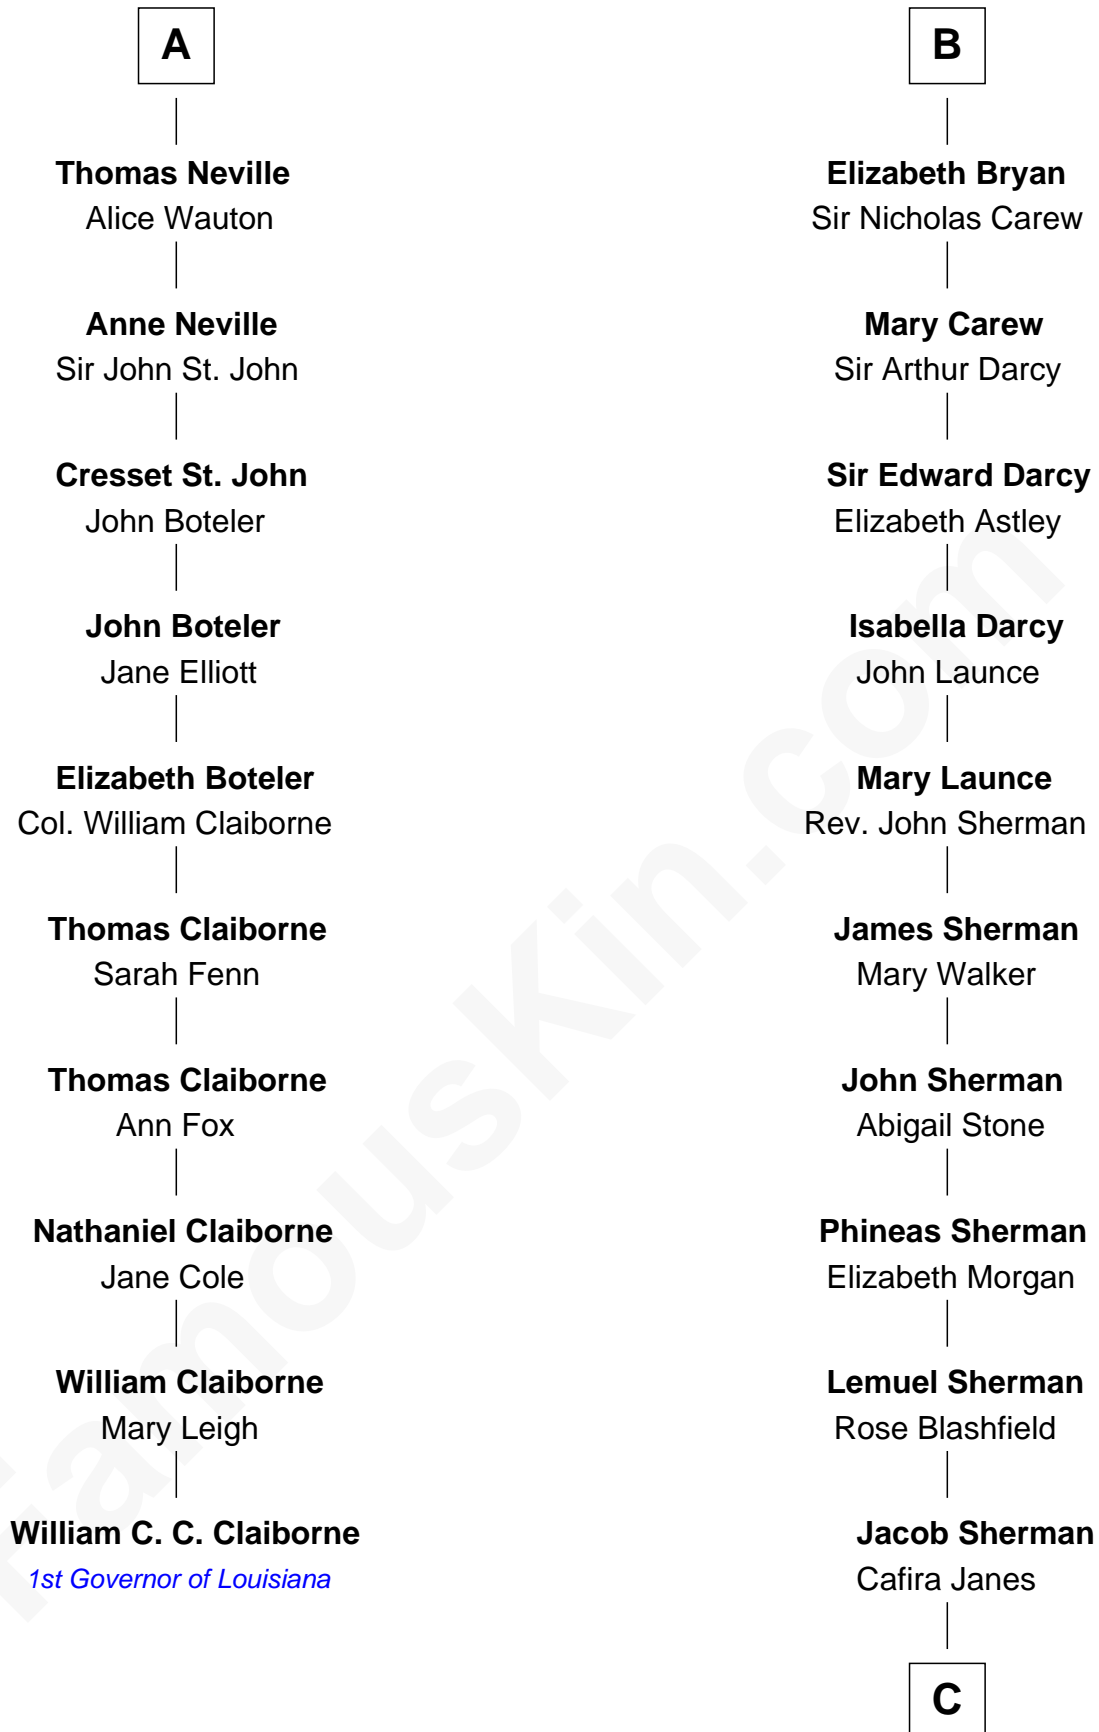

**FamousKin.com**  
**Relationship Chart of**  
**William C. C. Claiborne**  
*1st Governor of Louisiana*

**16th cousin 4 times removed of**  
**Norman Rockwell**  
*American Artist*

**Sir William de Boteler**  
 Ela Herdeburgh

**Alice de Boteler**  
 Sir Nicholas Longford

**Sir Nicholas Longford**  
 Alice Diencourt

**Sir Nicholas Longford**  
 Margery Solney

**Alice Longford**  
 Sir Robert Neville

**Thomas Neville**  
 Elizabeth Babington

**William Neville**  
 Katherine Palmer

**Thomas Neville**  
 Isabel Griffin

**A**

**Ankaret le Boteler**  
 John le Strange

**Eleanor le Strange**  
 Sir Reynold de Grey

**Ida Grey**  
 John Cokayne

**Elizabeth Cokayne**  
 Sir Laurence Cheney

**Elizabeth Cheney**  
 Sir Frederick Tilney

**Elizabeth Tilney**  
 Sir Humphrey Bourchier

**Margaret Bourchier**  
 Sir Thomas Bryan

**B**

C

Orilla Janes Sherman  
Samuel Darling Rockwell

John William Rockwell  
Phebe Boyce Waring