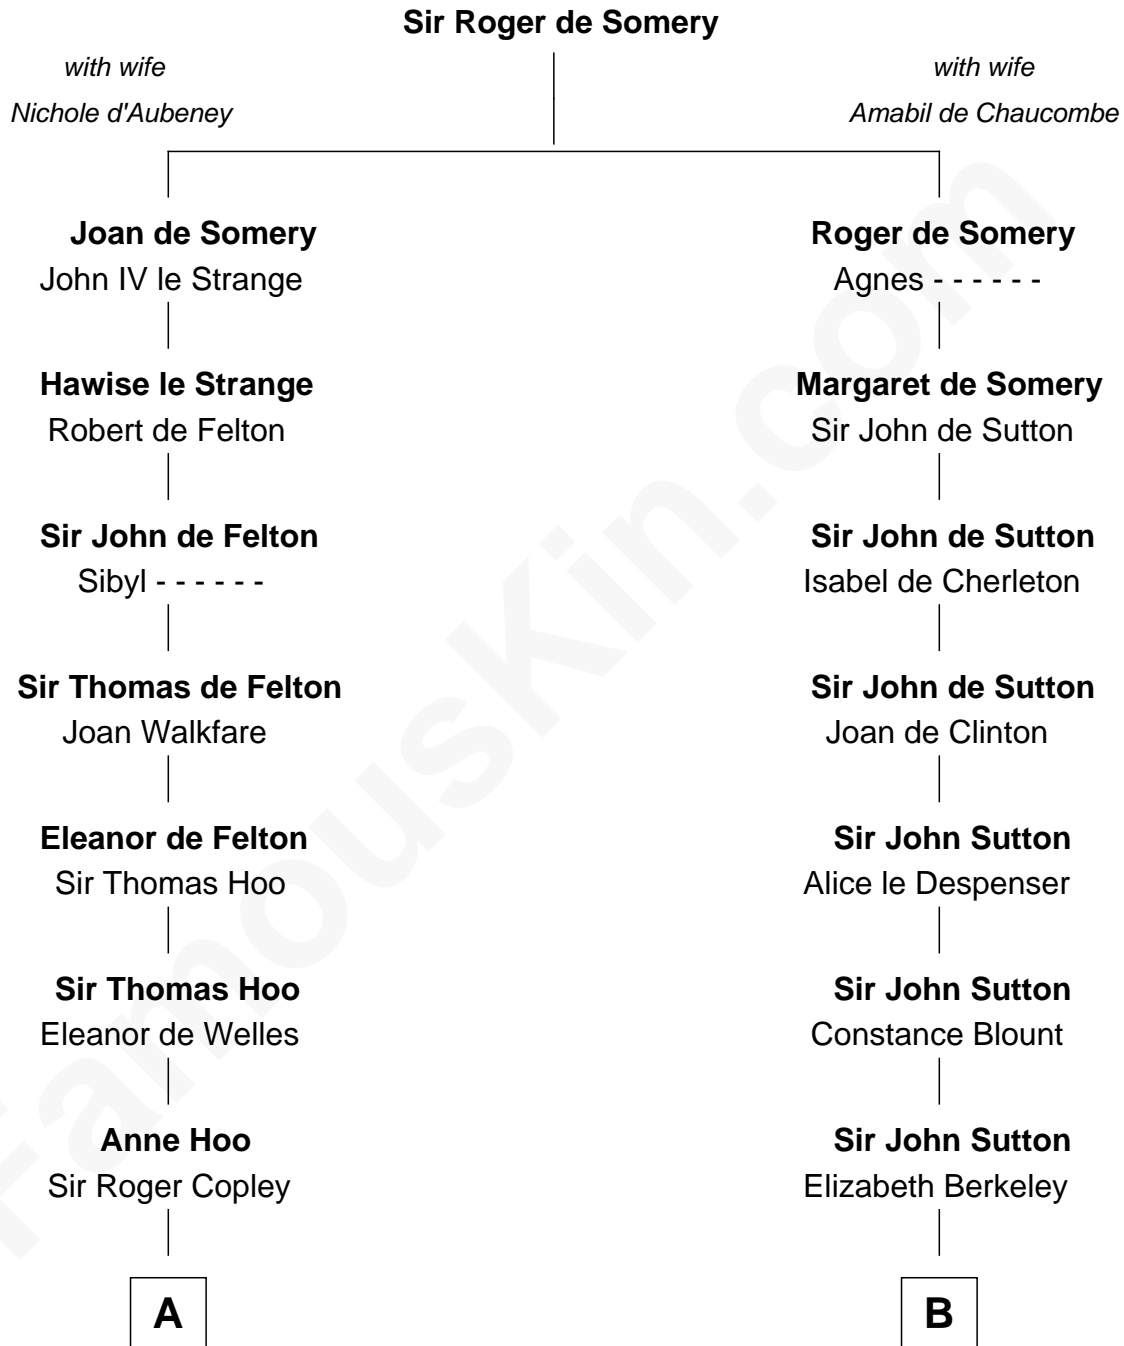

# FamousKin.com Relationship Chart of

**William C. C. Claiborne**

*1st Governor of Louisiana*

17th cousin 1 time removed of

**Nicholas Gilman**

*Signer of the U.S. Constitution*

**C**

**Ann Taylor**  
Nicholas Gilman

**Nicholas Gilman**  
*Signer of the U.S. Constitution*

FamousKin.com