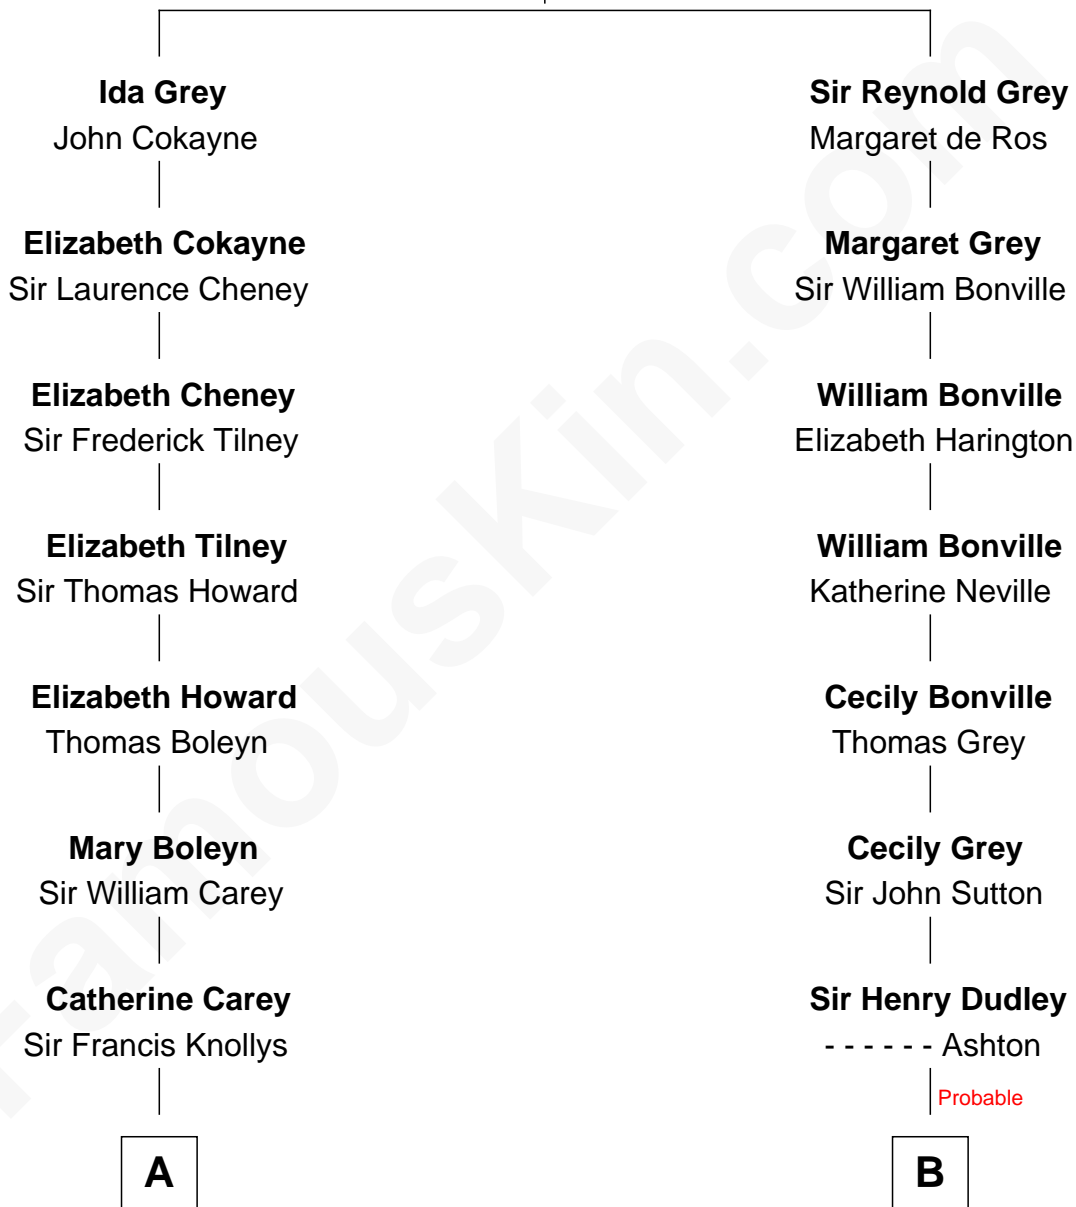

FamousKin.com Relationship Chart of

William C. C. Claiborne

1st Governor of Louisiana

14th cousin of

Nicholas Gilman

Signer of the U.S. Constitution

Sir Reynold de Grey

Eleanor le Strange

A

Anne Knollys
Sir Thomas West

Gov. John West
Anne - - - - -

Col. John West
Unity Croshaw

Ann West
Henry Fox

Ann Fox
Thomas Claiborne

Nathaniel Claiborne
Jane Cole

William Claiborne
Mary Leigh