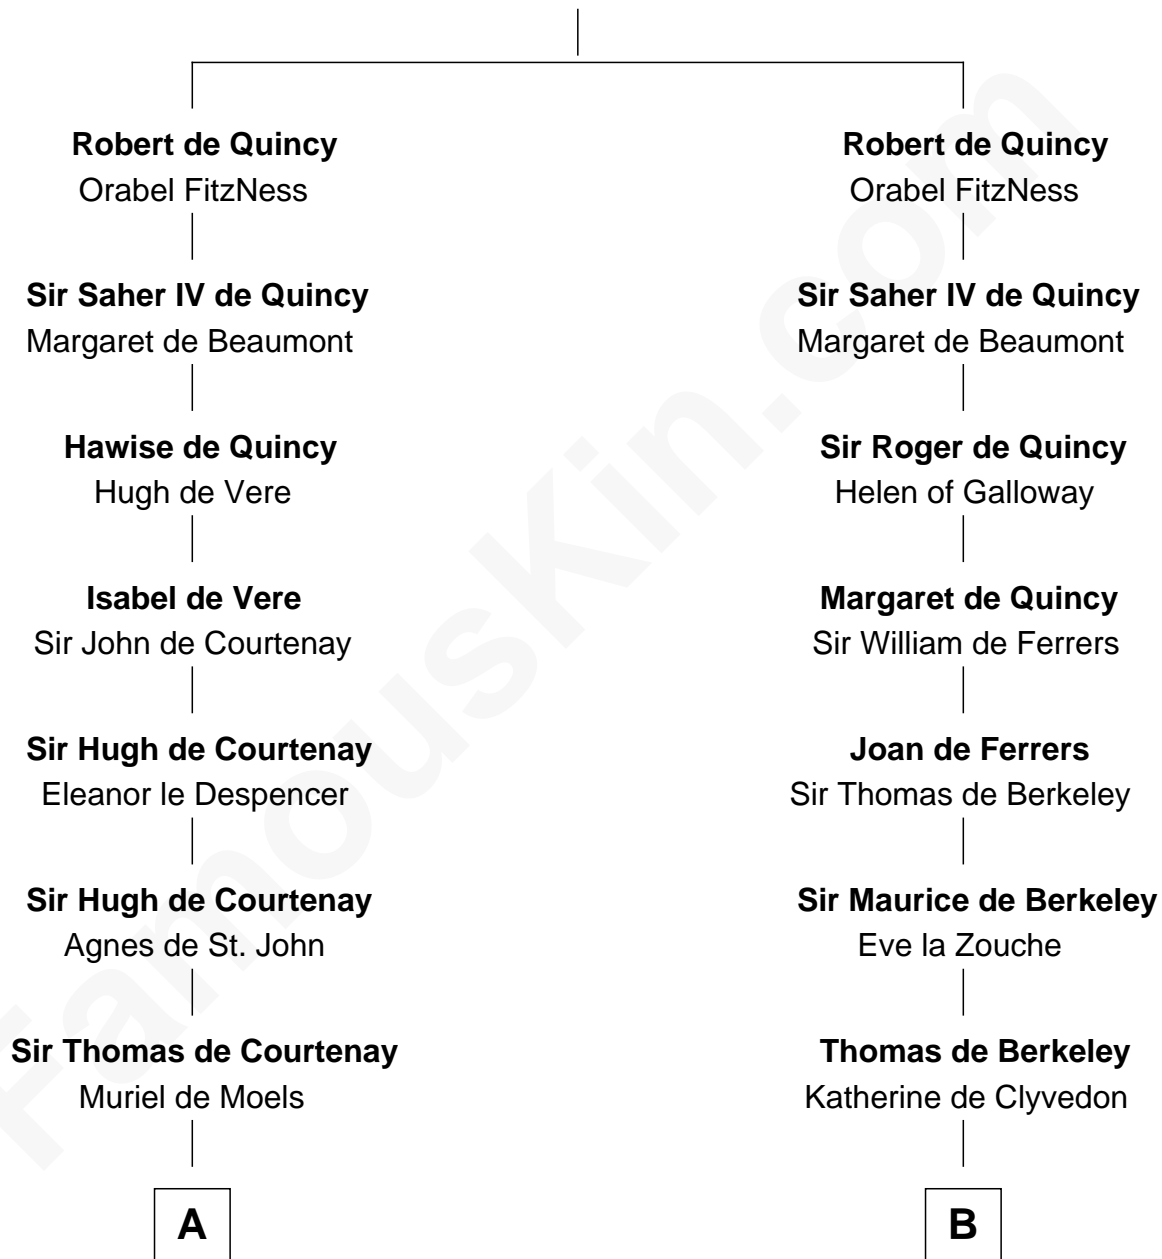

# FamousKin.com Relationship Chart of

**William C. C. Claiborne**

*1st Governor of Louisiana*

20th cousin 1 time removed of

**Nicholas Gilman**

*Signer of the U.S. Constitution*

**Saher I de Quincy**

Maud de St. Liz

**C**

**Ann West**  
Henry Fox

**Ann Fox**  
Thomas Claiborne

**Nathaniel Claiborne**  
Jane Cole

**William Claiborne**  
Mary Leigh

**William C. C. Claiborne**  
*1st Governor of Louisiana*

**D**

**Rev. Nathaniel Rogers**  
Sarah Purkiss