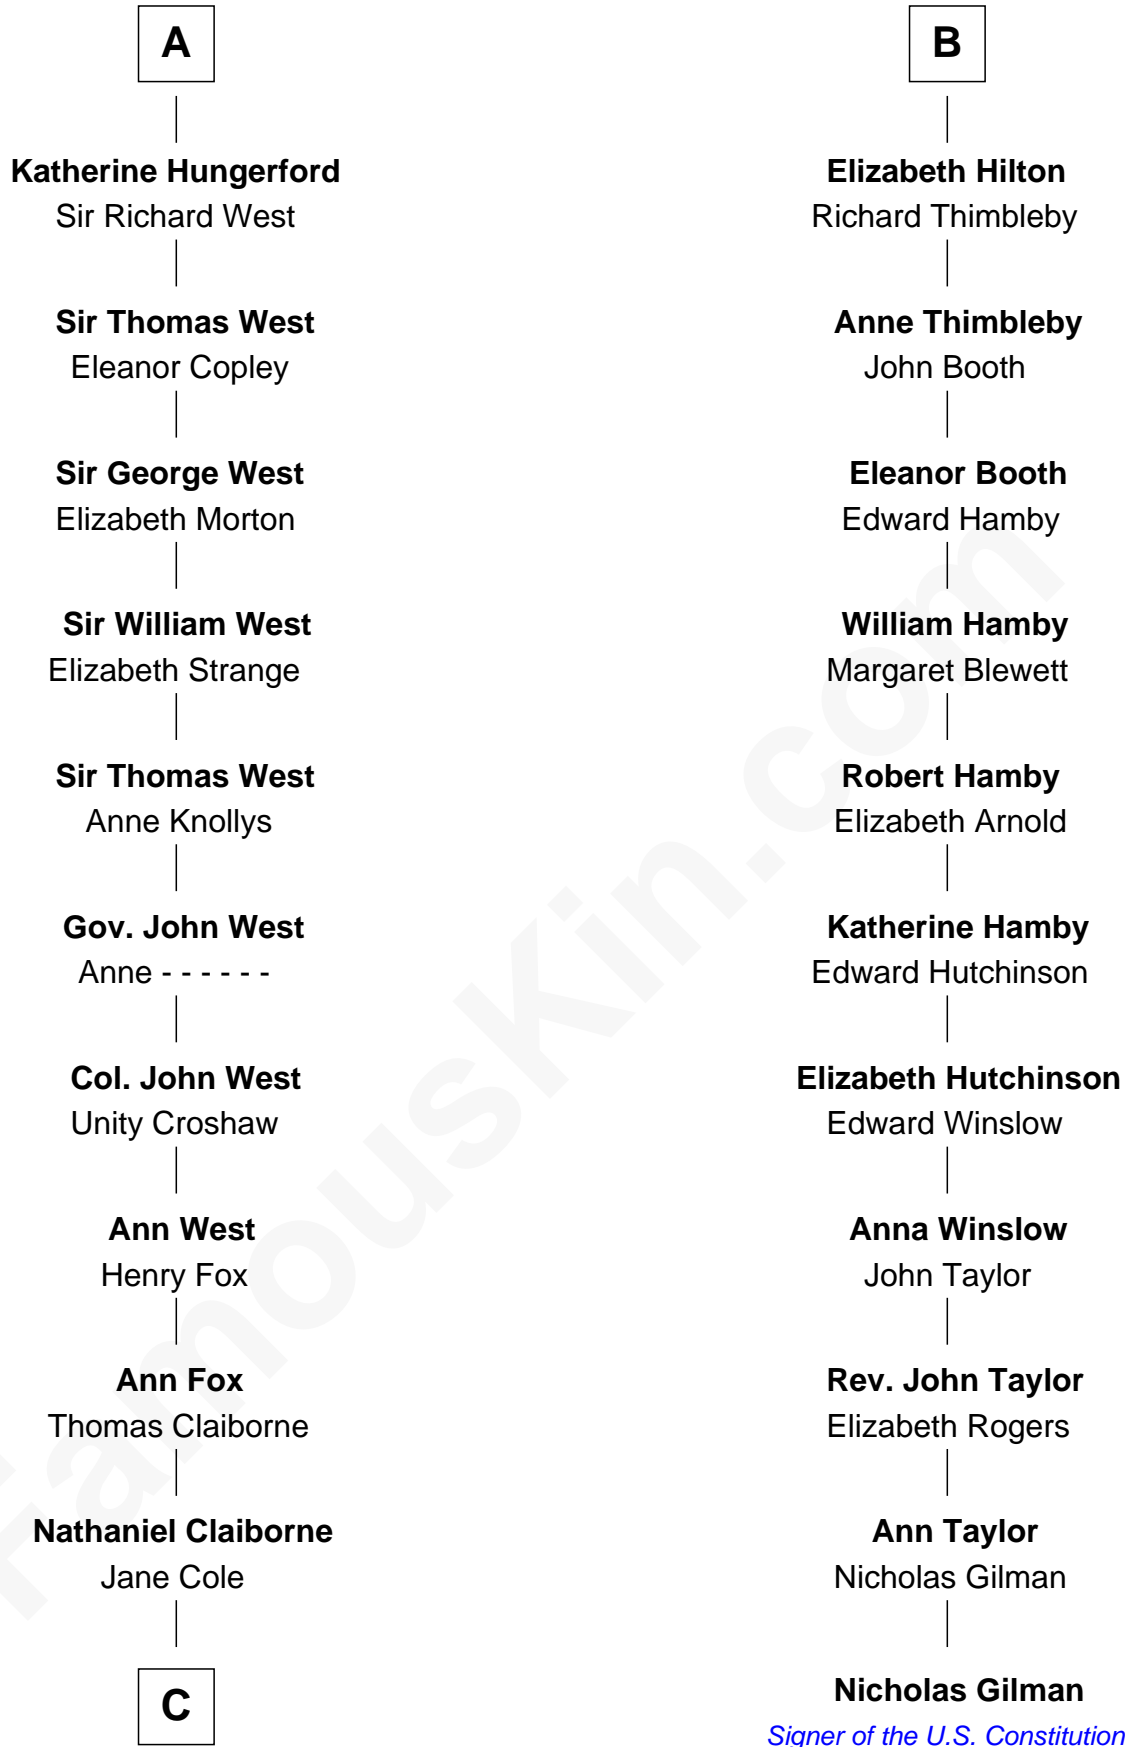

FamousKin.com Relationship Chart of

William C. C. Claiborne

1st Governor of Louisiana

17th cousin 1 time removed of

Nicholas Gilman

Signer of the U.S. Constitution

Alexander Comyn

Elisabeth de Quincy

Sir Andrew Luttrell

Hawise Luttrell

Sir Godfrey Hilton

Sir Godfrey Hilton

Margery Willoughby

B

C

William Claiborne