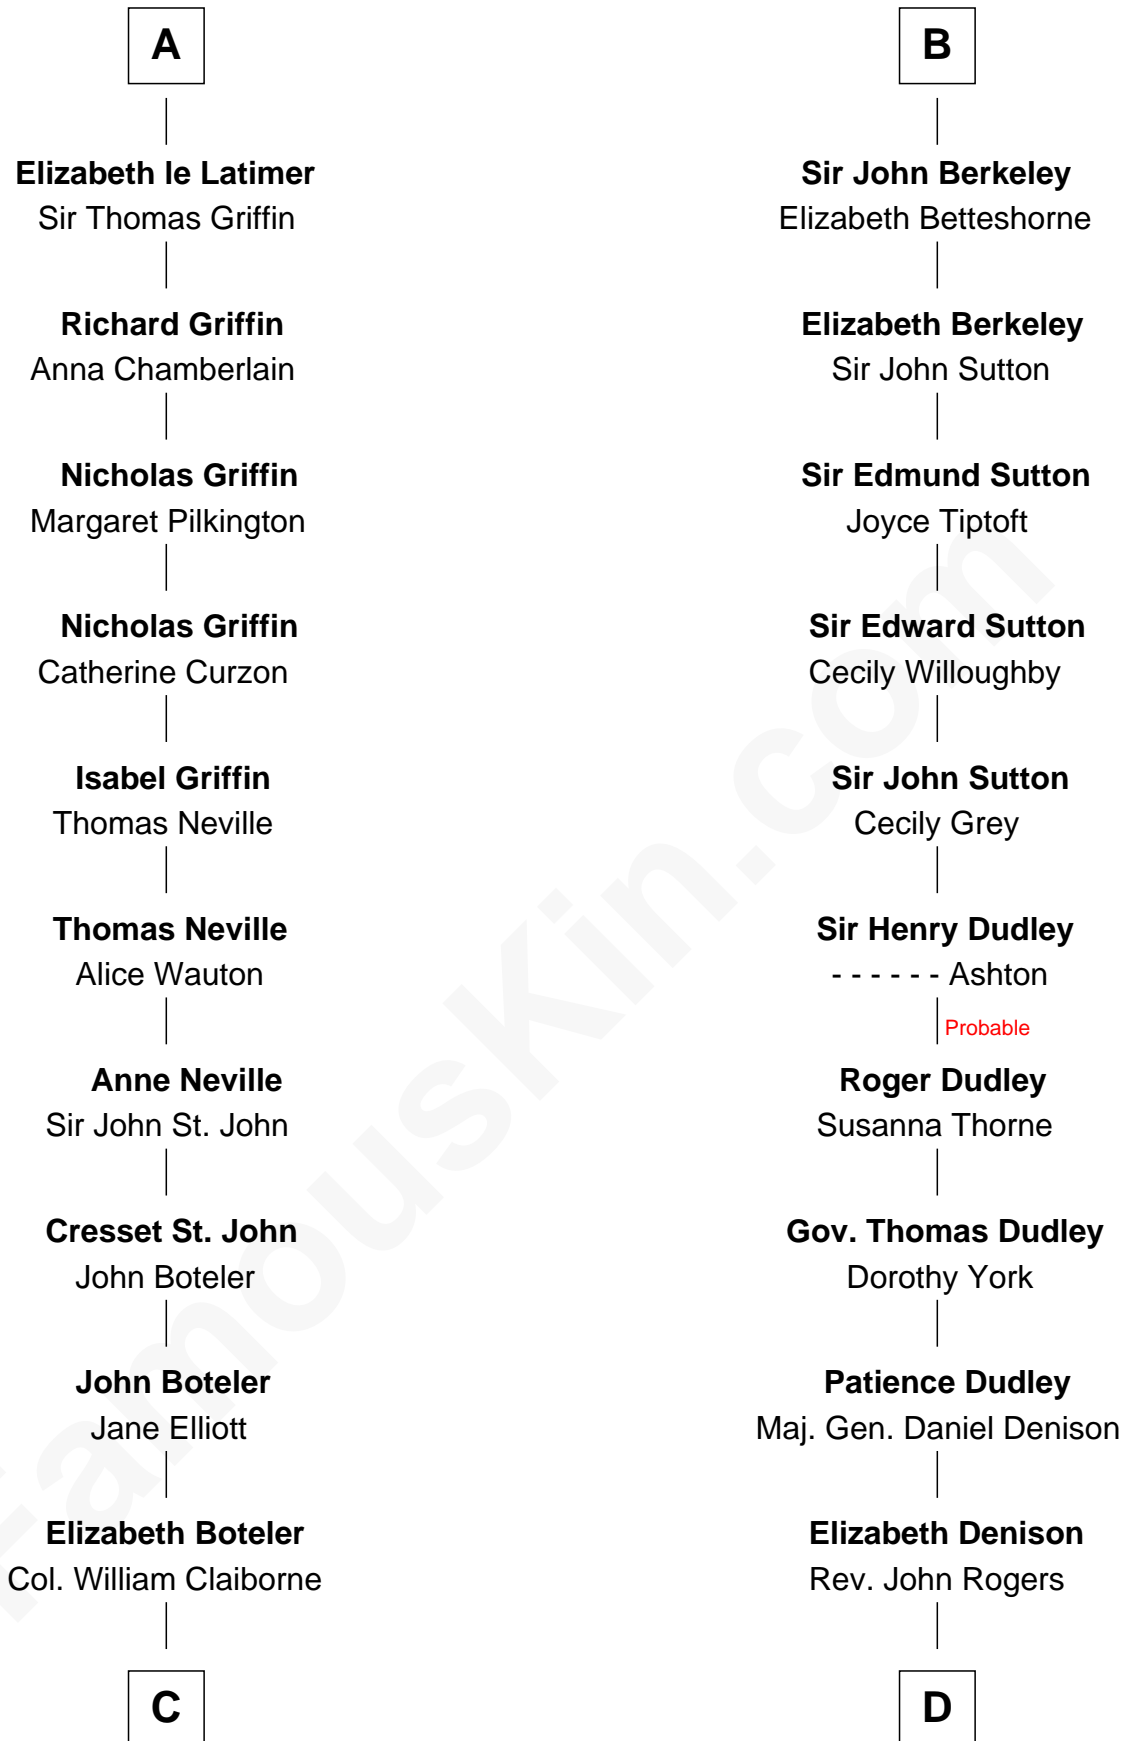

FamousKin.com Relationship Chart of

William C. C. Claiborne

1st Governor of Louisiana

20th cousin 1 time removed of

Nicholas Gilman

Signer of the U.S. Constitution

Richard de Morville

Avice of Lancaster

C

Thomas Claiborne

Sarah Fenn

Thomas Claiborne

Ann Fox

Nathaniel Claiborne

Jane Cole

William Claiborne