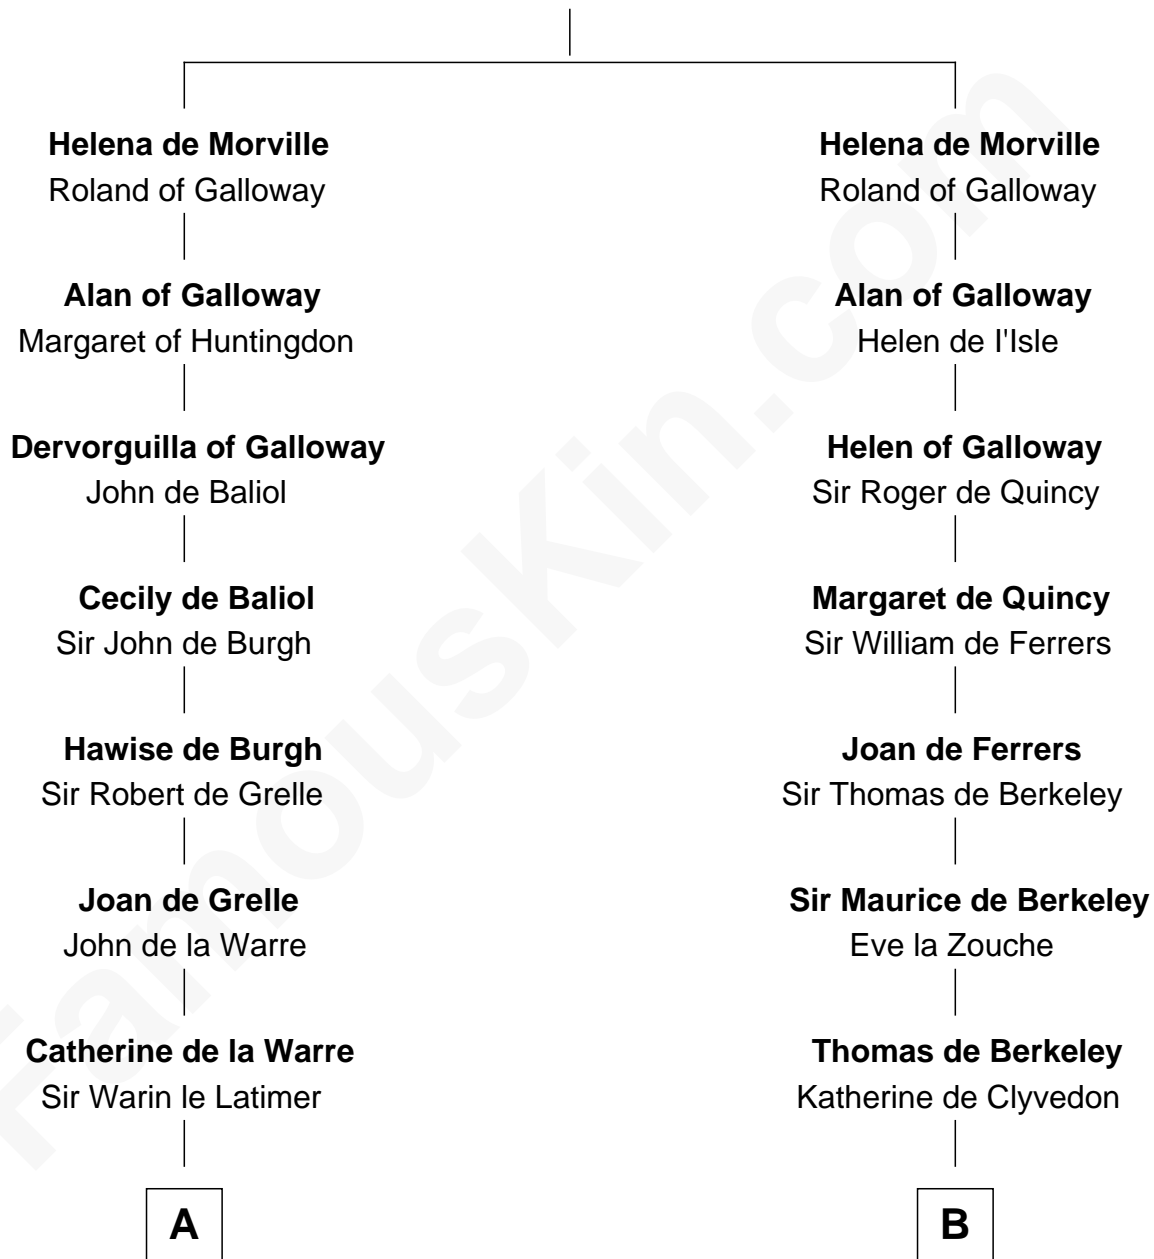

FamousKin.com Relationship Chart of

William C. C. Claiborne

1st Governor of Louisiana

20th cousin 1 time removed of

Nicholas Gilman

Signer of the U.S. Constitution

Richard de Morville

Avice of Lancaster

C

Thomas Claiborne

Sarah Fenn

Thomas Claiborne

Ann Fox

Nathaniel Claiborne

Jane Cole

William Claiborne