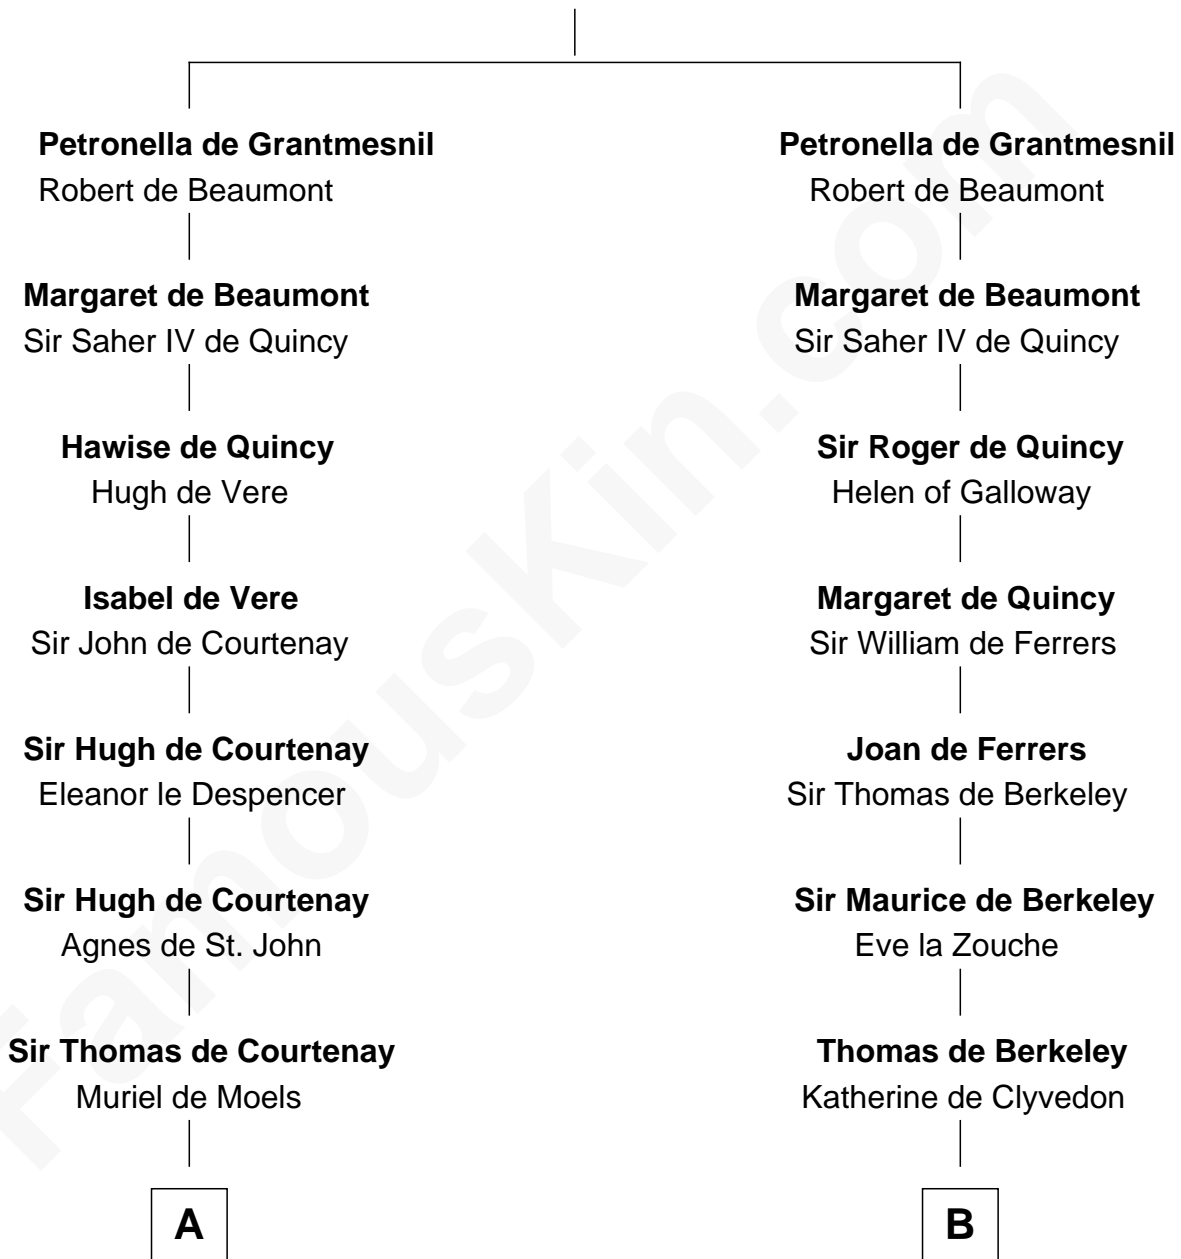

FamousKin.com Relationship Chart of

William C. C. Claiborne

1st Governor of Louisiana

20th cousin 1 time removed of

Nicholas Gilman

Signer of the U.S. Constitution

Hugh de Grantmesnil

C

Ann West
Henry Fox

Ann Fox
Thomas Claiborne

Nathaniel Claiborne
Jane Cole

William Claiborne
Mary Leigh

William C. C. Claiborne
1st Governor of Louisiana

D

Rev. Nathaniel Rogers
Sarah Purkiss

Elizabeth Rogers
Rev. John Taylor