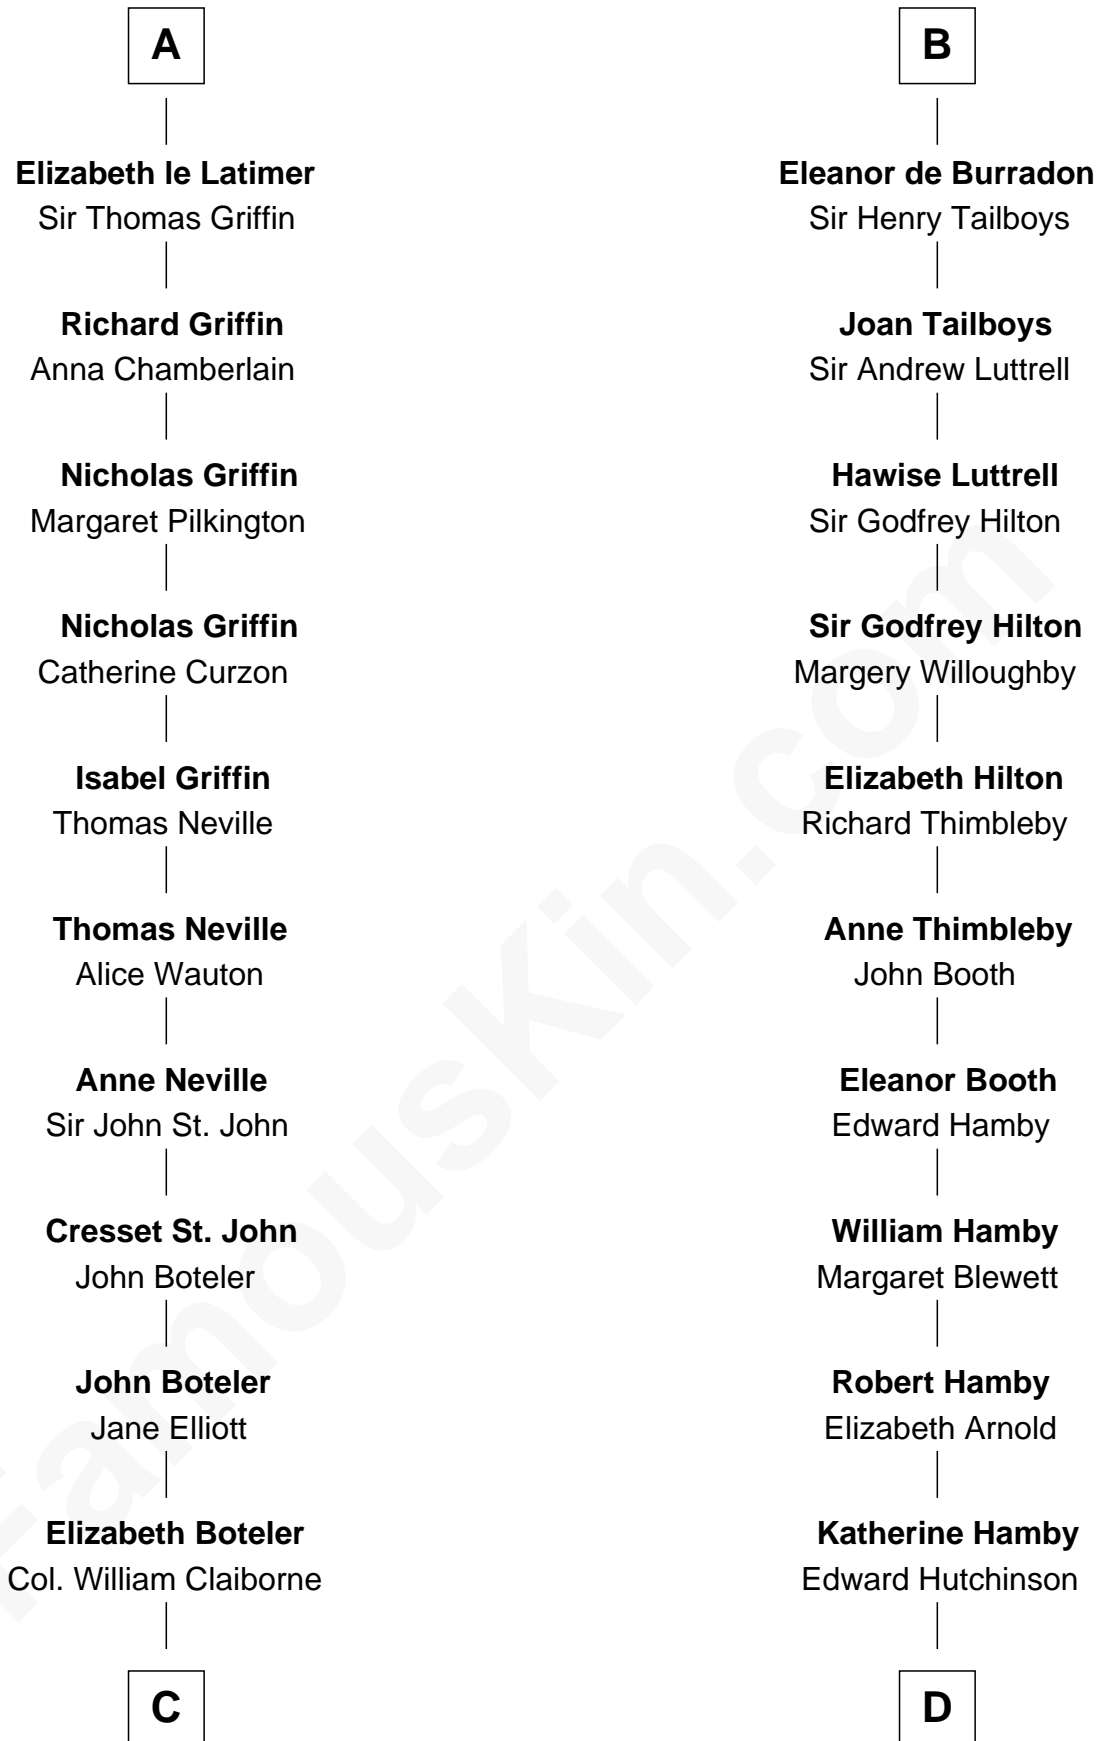

FamousKin.com Relationship Chart of

William C. C. Claiborne

1st Governor of Louisiana

21st cousin of

Nicholas Gilman

Signer of the U.S. Constitution

C

Thomas Claiborne

Sarah Fenn

Thomas Claiborne

Ann Fox

Nathaniel Claiborne

Jane Cole

William Claiborne

Mary Leigh

William C. C. Claiborne