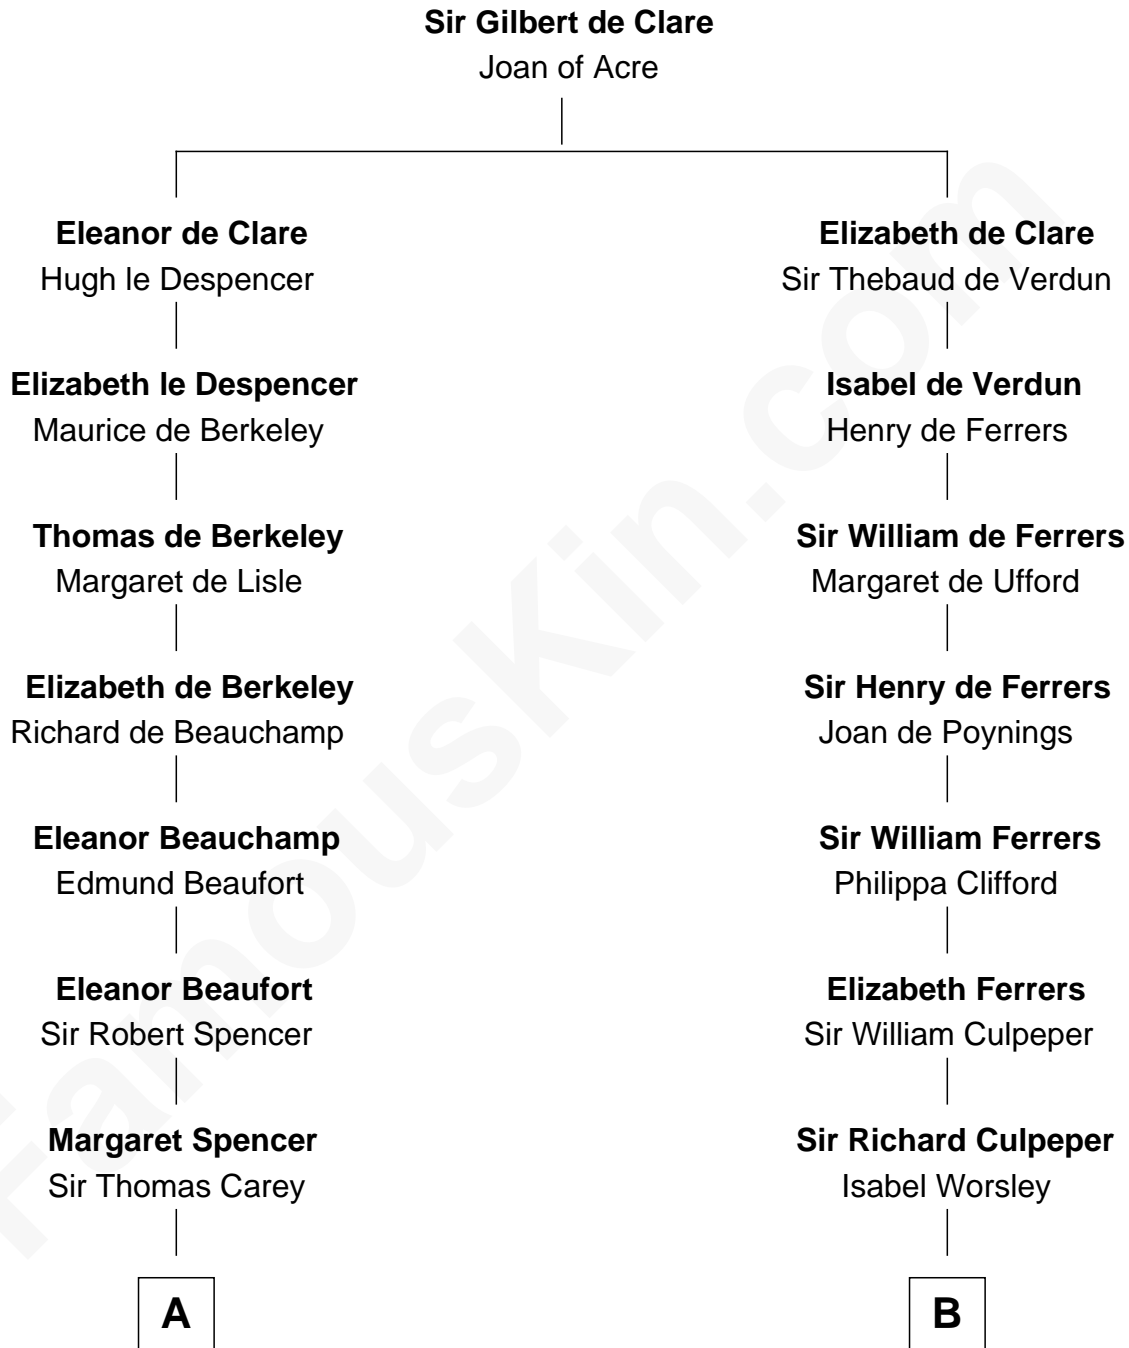

**FamousKin.com**  
**Relationship Chart of**  
**William C. C. Claiborne**  
*1st Governor of Louisiana*

**16th cousin 4 times removed of**  
**Tennessee Williams**  
*Author of A Streetcar Named Desire*

**C**

—  
**Cornelius Worcester Coffin**

Nancy McCorkle

—  
**Isabelle Coffin**

Thomas Lanier Williams

—  
**Cornelius Coffin Williams**

Edwina Dakin

—  
**Tennessee Williams**

*Author of A Streetcar Named Desire*

FamousKin.com