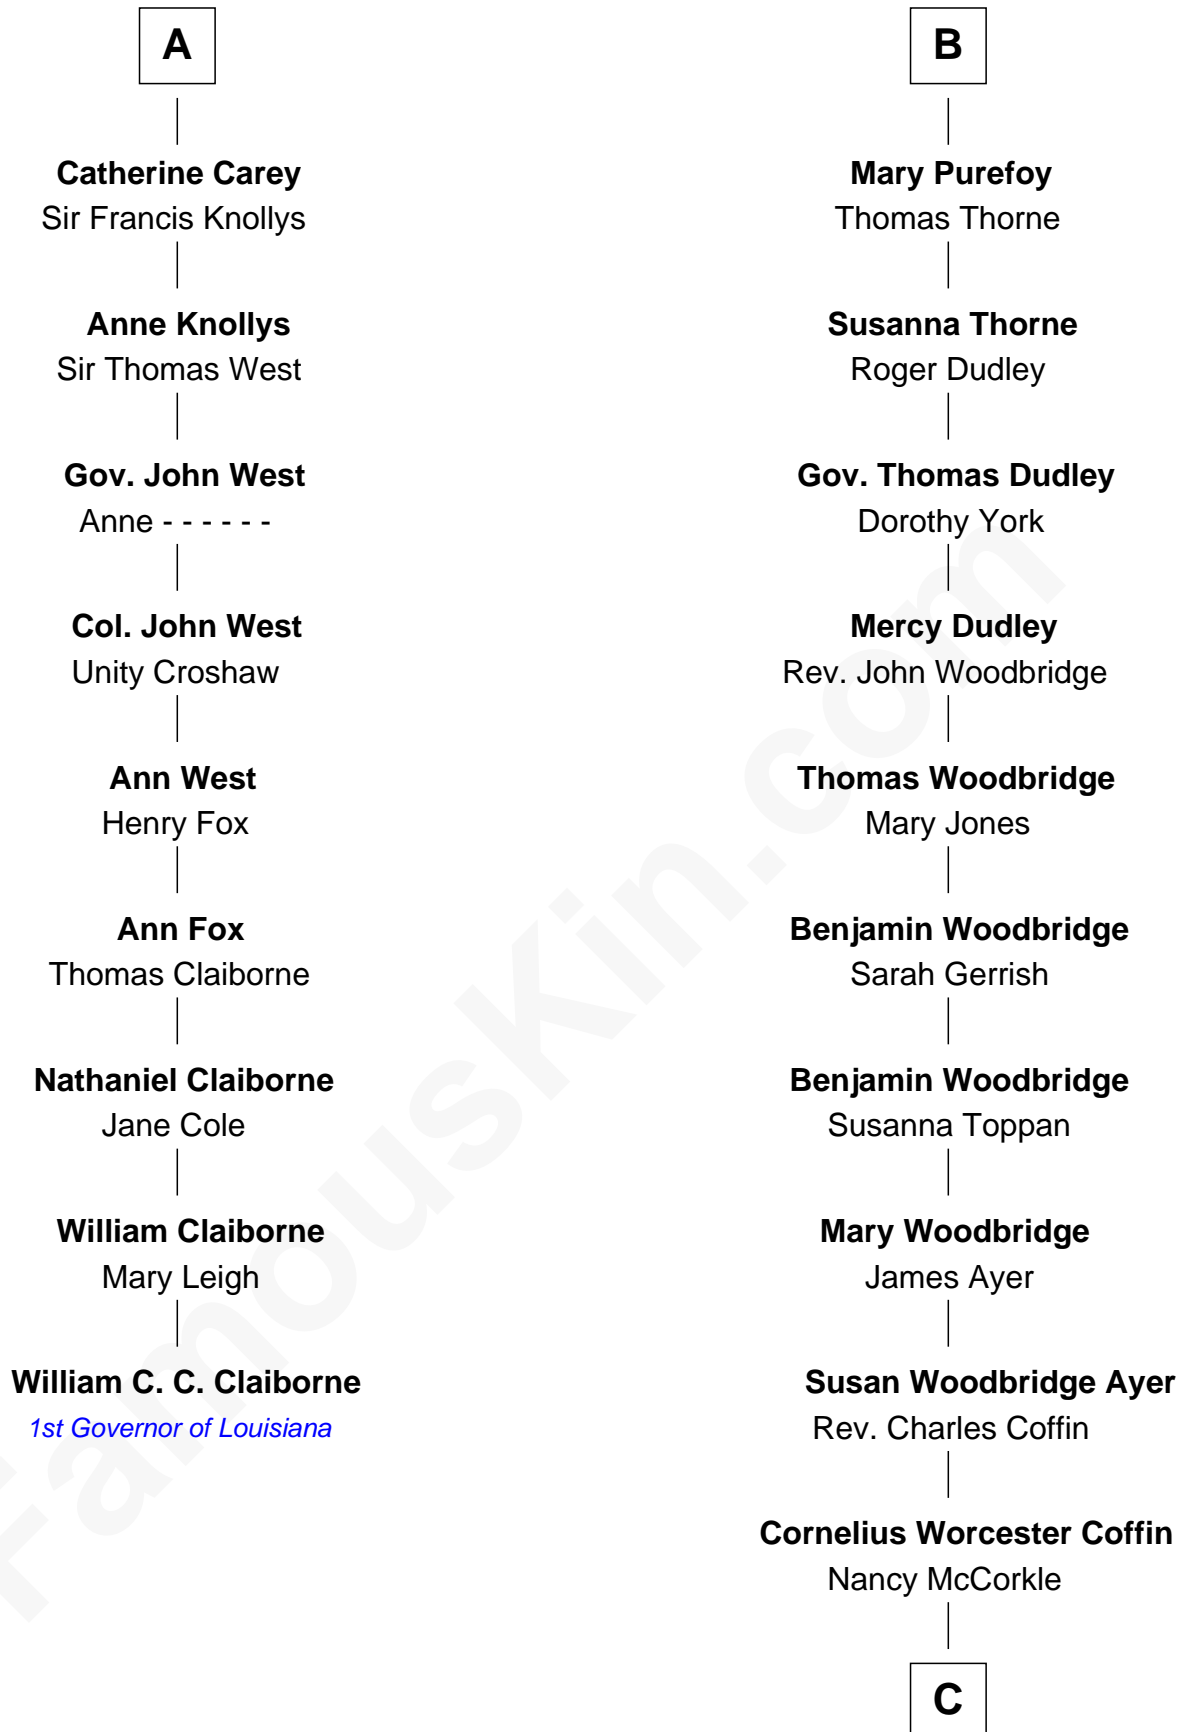

**FamousKin.com**  
**Relationship Chart of**  
**William C. C. Claiborne**  
*1st Governor of Louisiana*

**15th cousin 4 times removed of**  
**Tennessee Williams**  
*Author of A Streetcar Named Desire*

**C**

—  
**Isabelle Coffin**

Thomas Lanier Williams

—  
**Cornelius Coffin Williams**

Edwina Dakin

—  
**Tennessee Williams**

*Author of [A Streetcar Named Desire](#)*

FamousKin.com