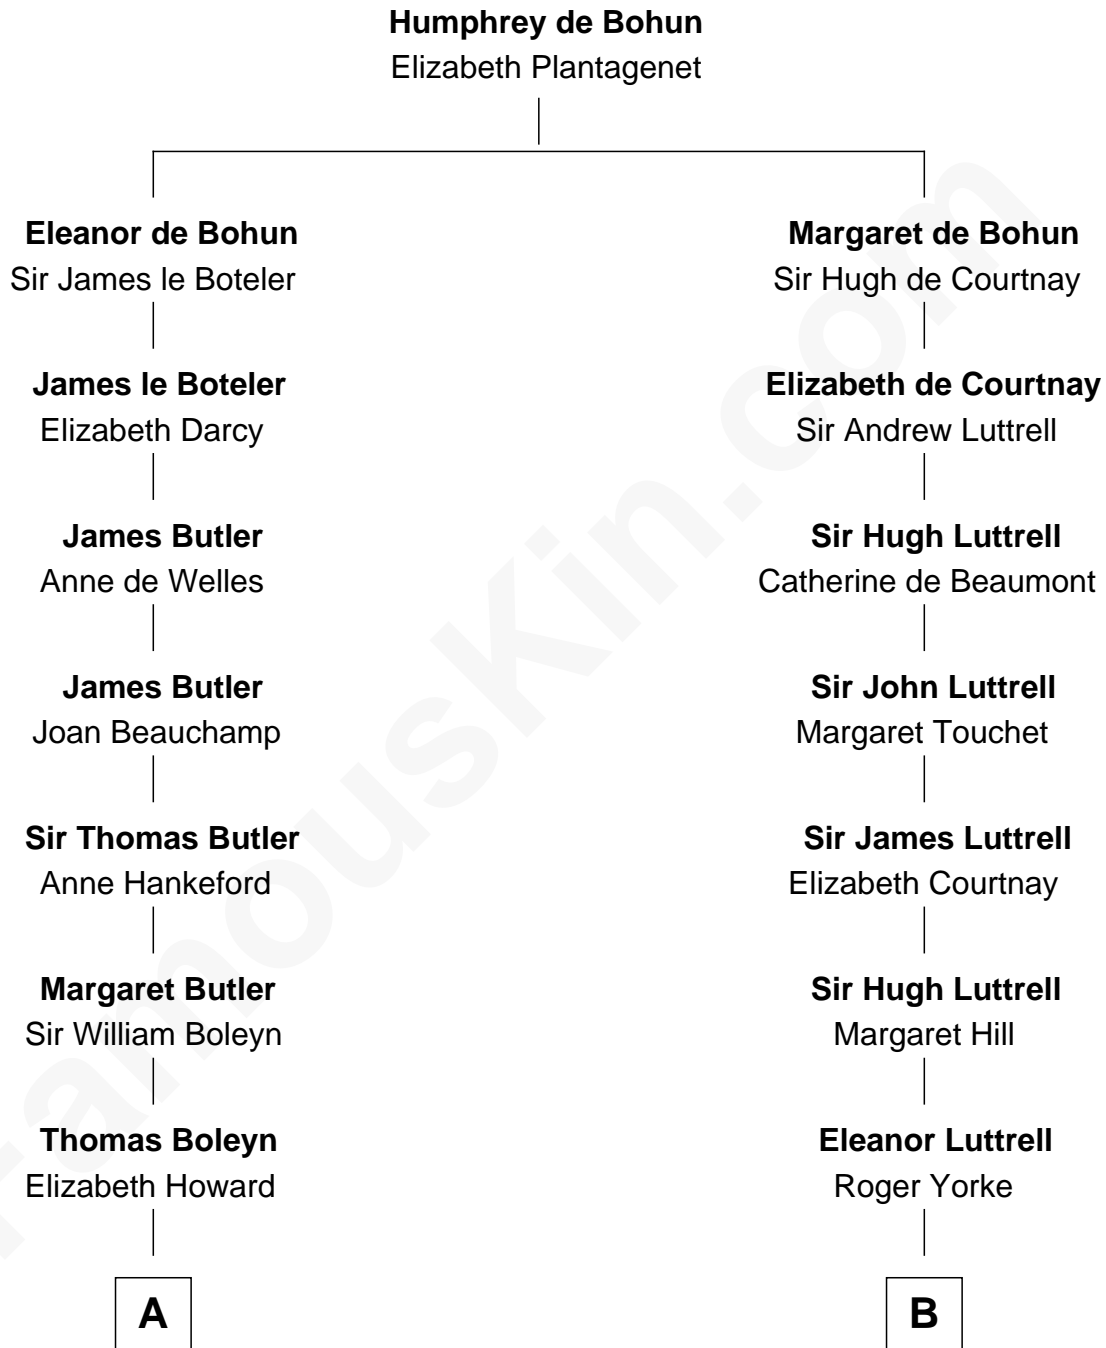

**FamousKin.com**  
**Relationship Chart of**  
**William C. C. Claiborne**  
*1st Governor of Louisiana*

**16th cousin 3 times removed of**  
**Tennessee Williams**  
*Author of A Streetcar Named Desire*

**C**

—  
**Isabelle Coffin**

Thomas Lanier Williams

—  
**Cornelius Coffin Williams**

Edwina Dakin

—  
**Tennessee Williams**

*Author of [A Streetcar Named Desire](#)*

FamousKin.com