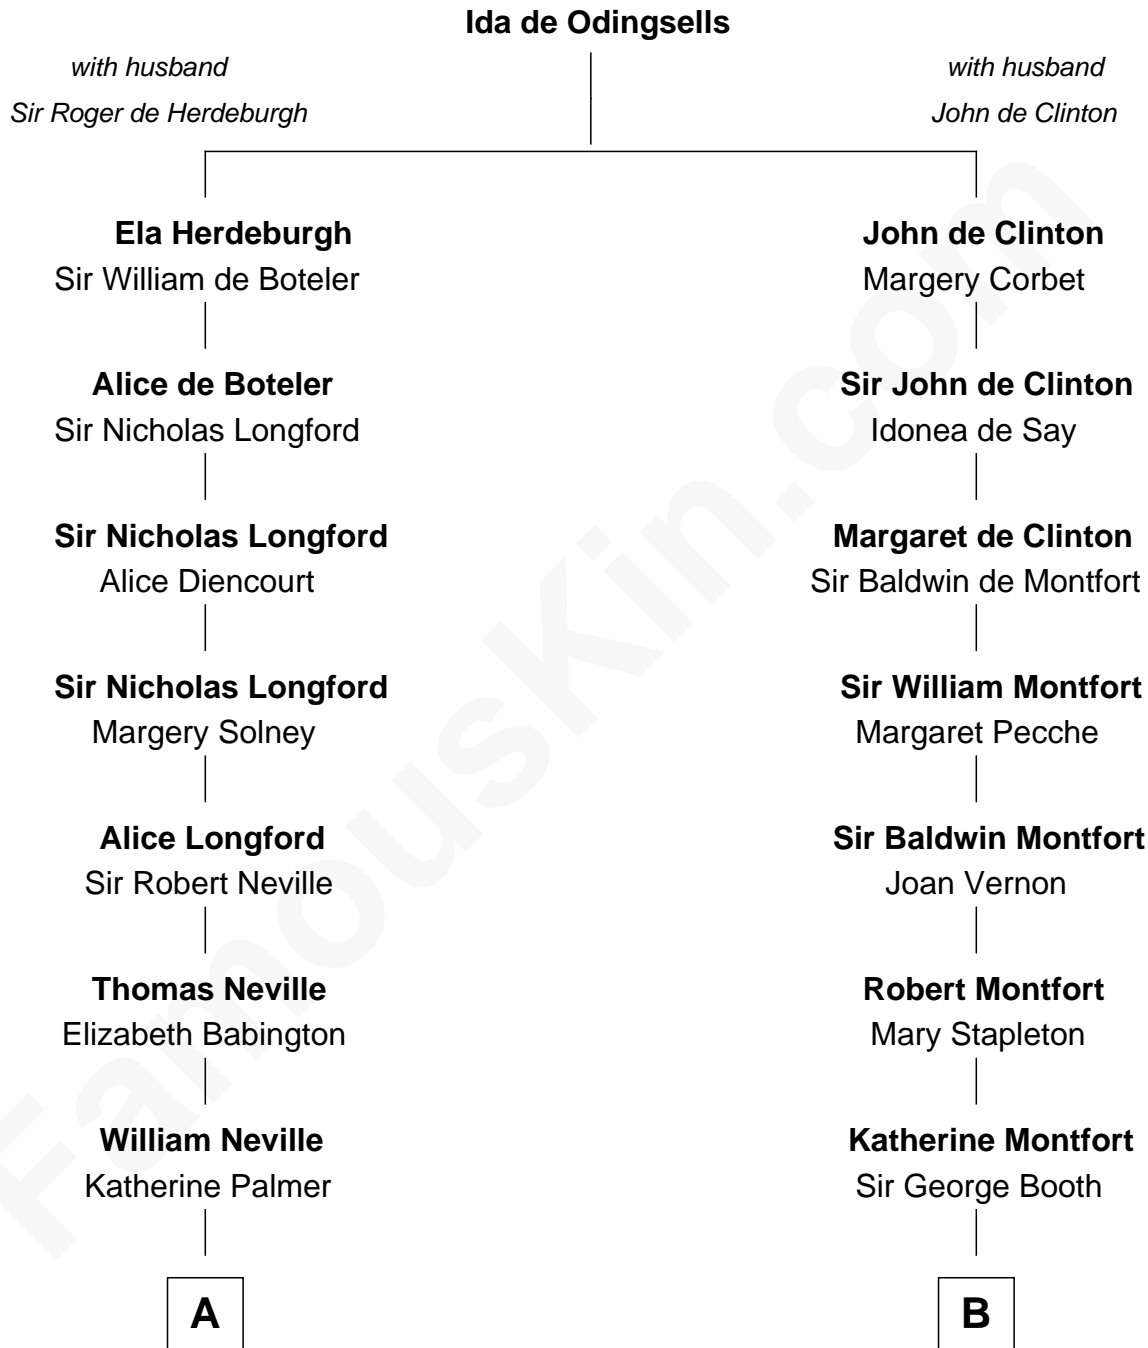

FamousKin.com
Relationship Chart of
William C. C. Claiborne
1st Governor of Louisiana

17th cousin 4 times removed of
Humphrey Bogart
Movie Actor

C

—
Rachel Doud

Jonathan Humphrey

—
Harvey Humphrey

Elizabeth Rogers Perkins

—
John Perkins Humphrey

Frances Dewey Churchill

—
Maud Humphrey

Dr. Belmont Deforest Bogart

—
Humphrey Bogart

Movie Actor