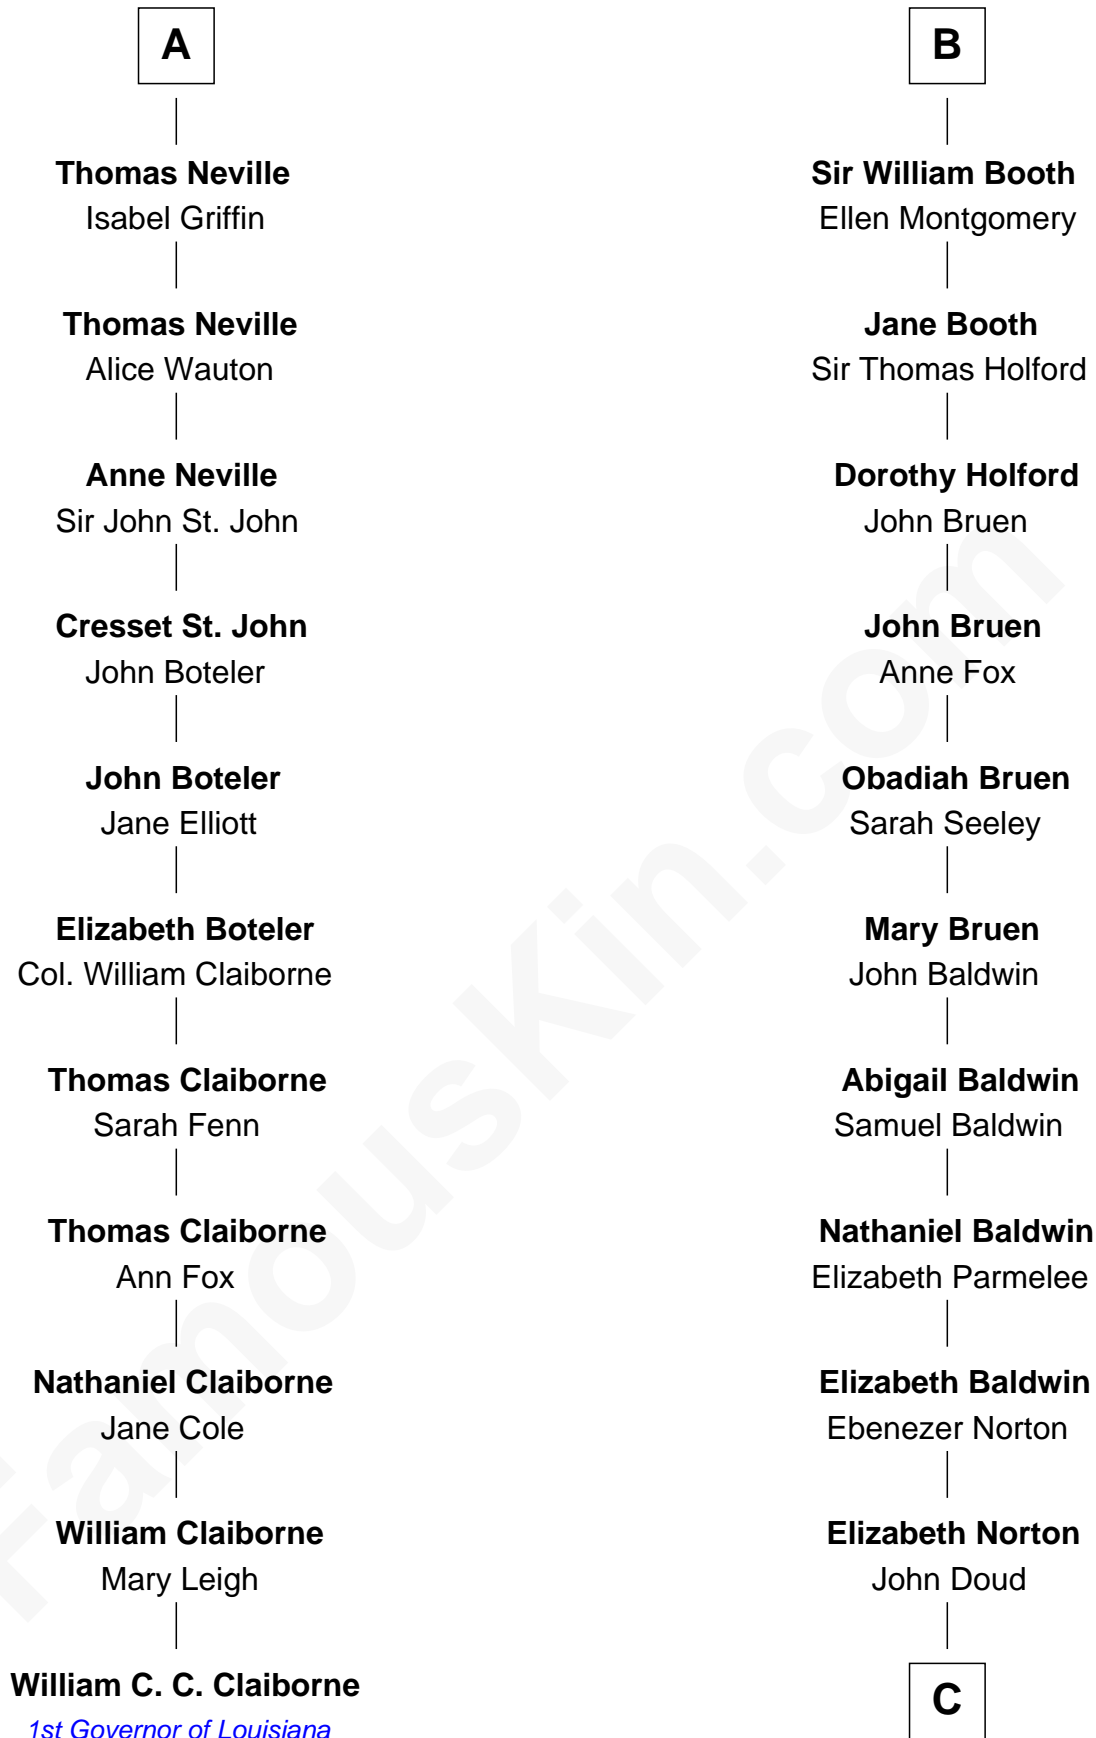

FamousKin.com
Relationship Chart of
William C. C. Claiborne
1st Governor of Louisiana

17th cousin 4 times removed of
Humphrey Bogart
Movie Actor

C

—
Rachel Doud

Jonathan Humphrey

—
Harvey Humphrey

Elizabeth Rogers Perkins

—
John Perkins Humphrey

Frances Dewey Churchill

—
Maud Humphrey

Dr. Belmont Deforest Bogart

—
Humphrey Bogart

Movie Actor