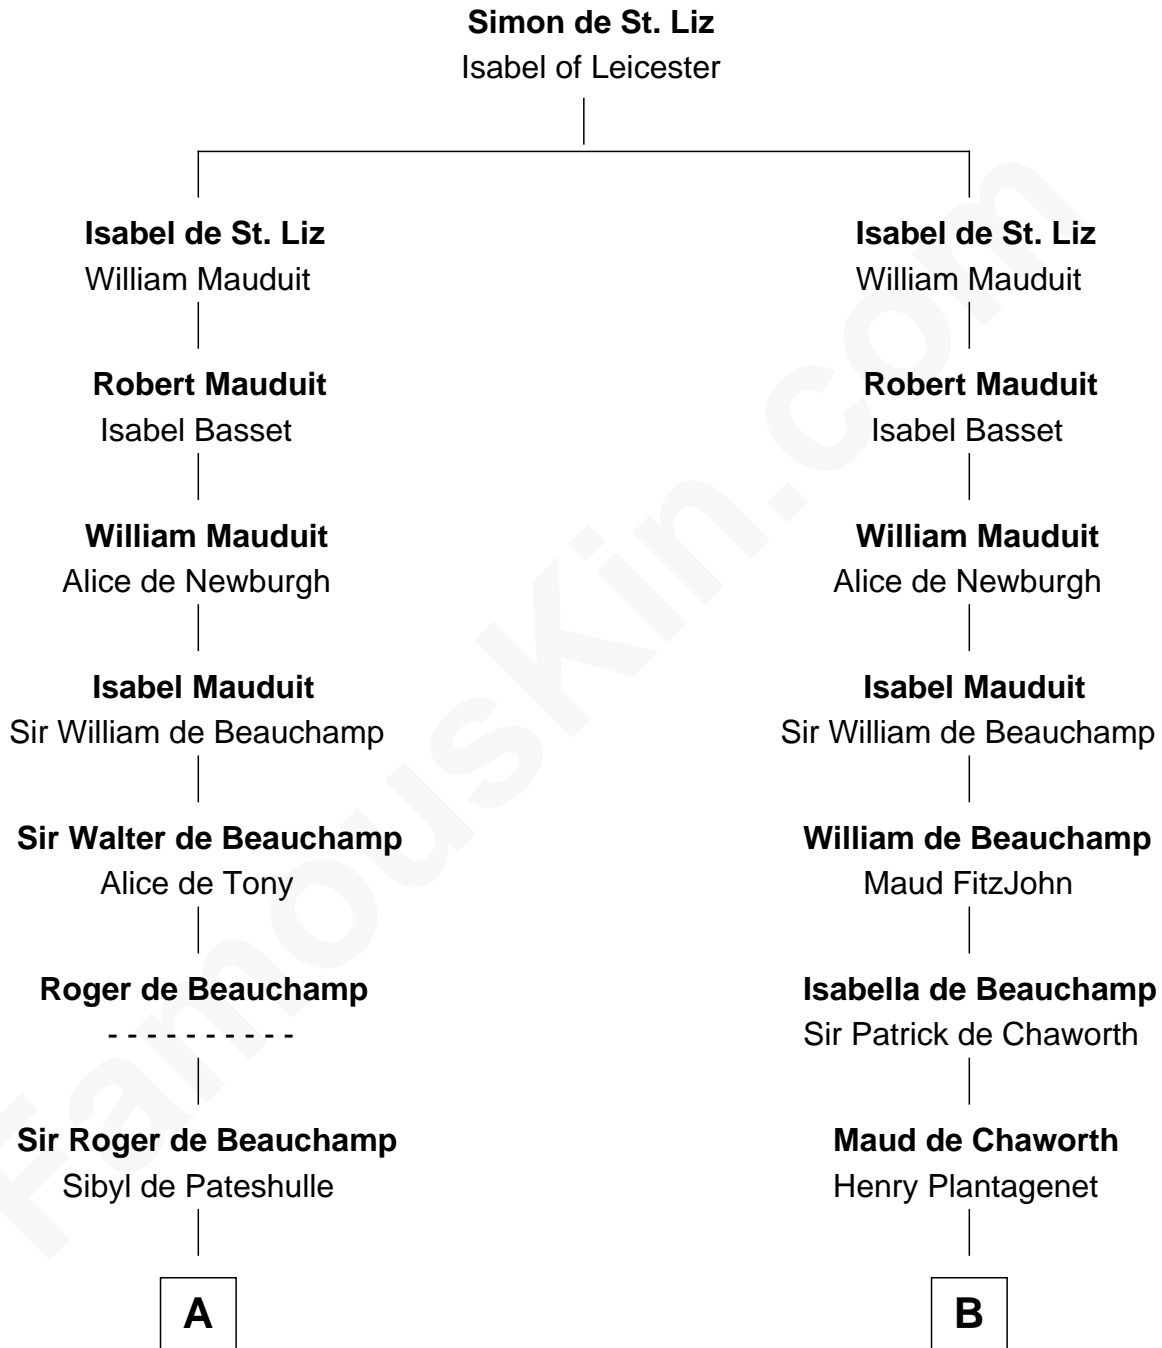

FamousKin.com
Relationship Chart of
William C. C. Claiborne
1st Governor of Louisiana

19th cousin 2 times removed of
Patrick Henry
1st and 6th Governor of Virginia

C

Thomas Claiborne
Sarah Fenn

Thomas Claiborne
Ann Fox

Nathaniel Claiborne
Jane Cole

William Claiborne
Mary Leigh

William C. C. Claiborne
1st Governor of Louisiana

D

Jean Robertson
Alexander Henry

John Henry
Mrs. Sarah Winston Syme

Patrick Henry
1st & 6th Gov. of Virginia