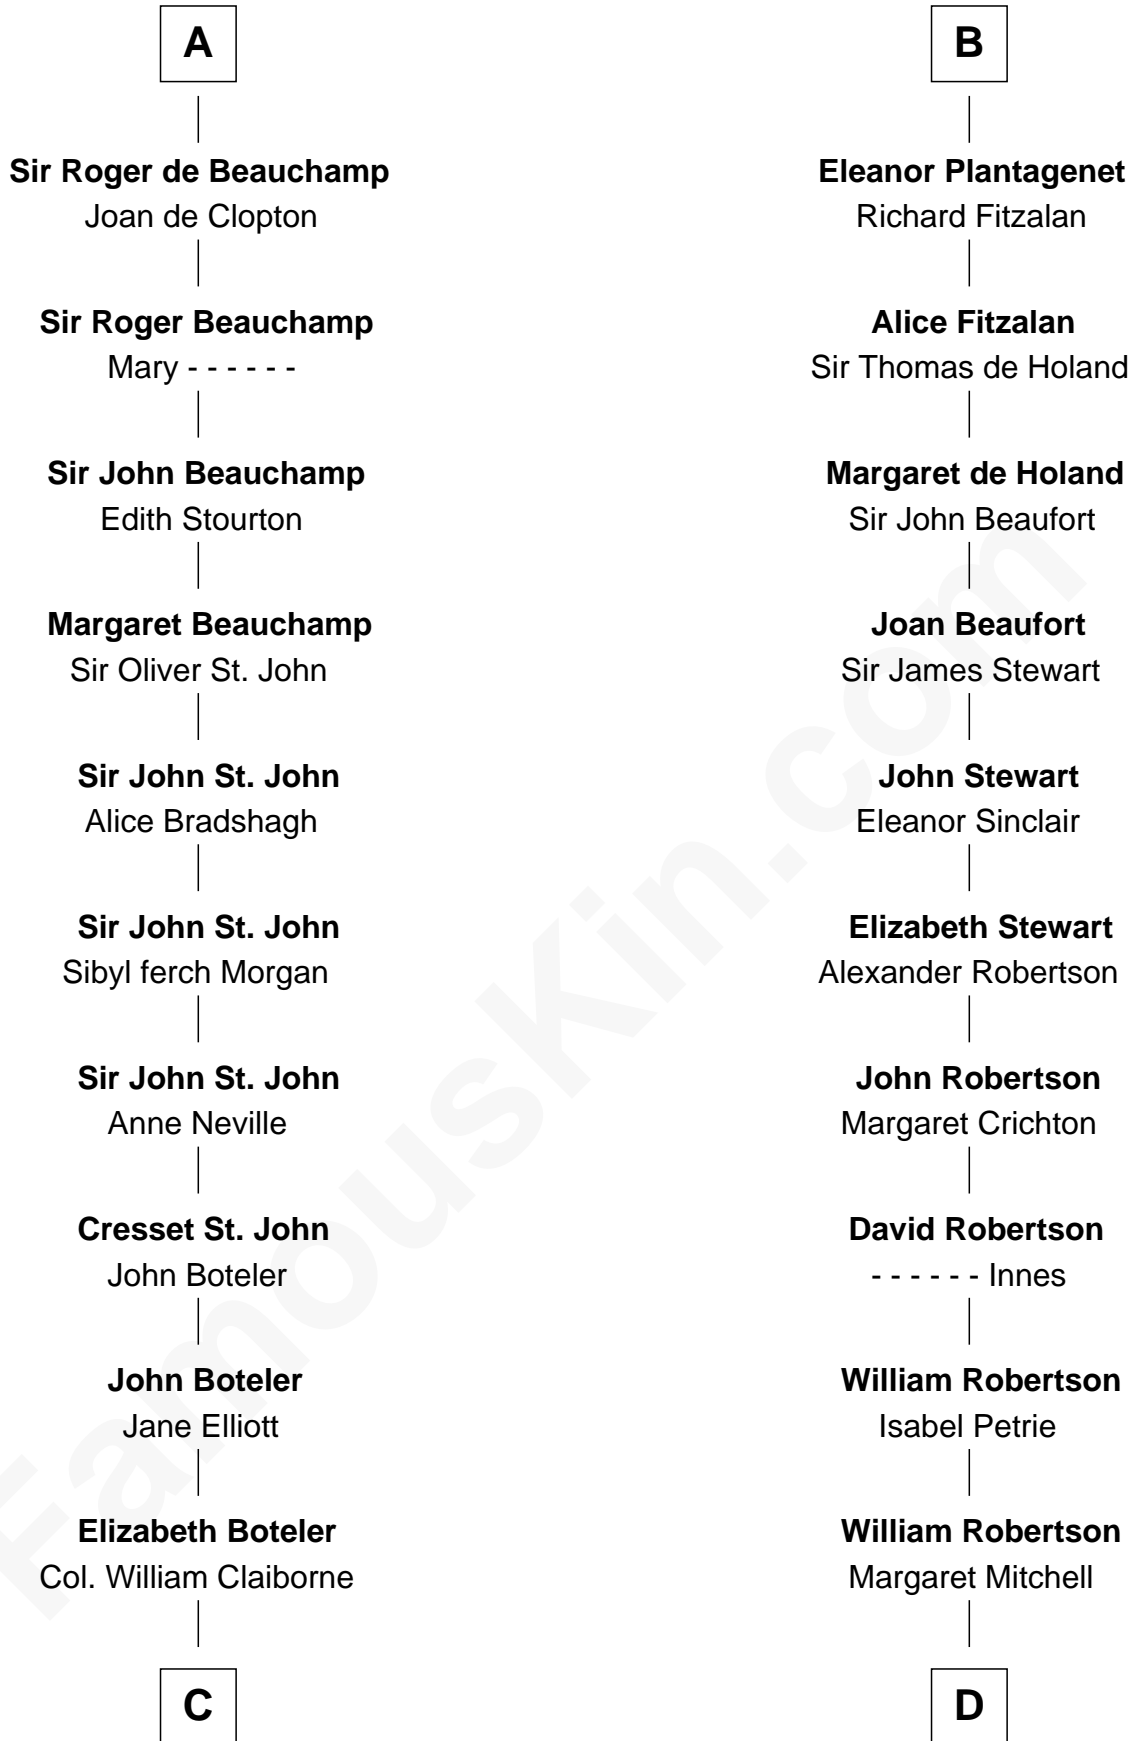

FamousKin.com
Relationship Chart of
William C. C. Claiborne
1st Governor of Louisiana

19th cousin 2 times removed of
Patrick Henry
1st and 6th Governor of Virginia

C

Thomas Claiborne
Sarah Fenn

Thomas Claiborne
Ann Fox

Nathaniel Claiborne
Jane Cole

William Claiborne
Mary Leigh

William C. C. Claiborne
1st Governor of Louisiana

D

Jean Robertson
Alexander Henry

John Henry
Mrs. Sarah Winston Syme

Patrick Henry
1st & 6th Gov. of Virginia