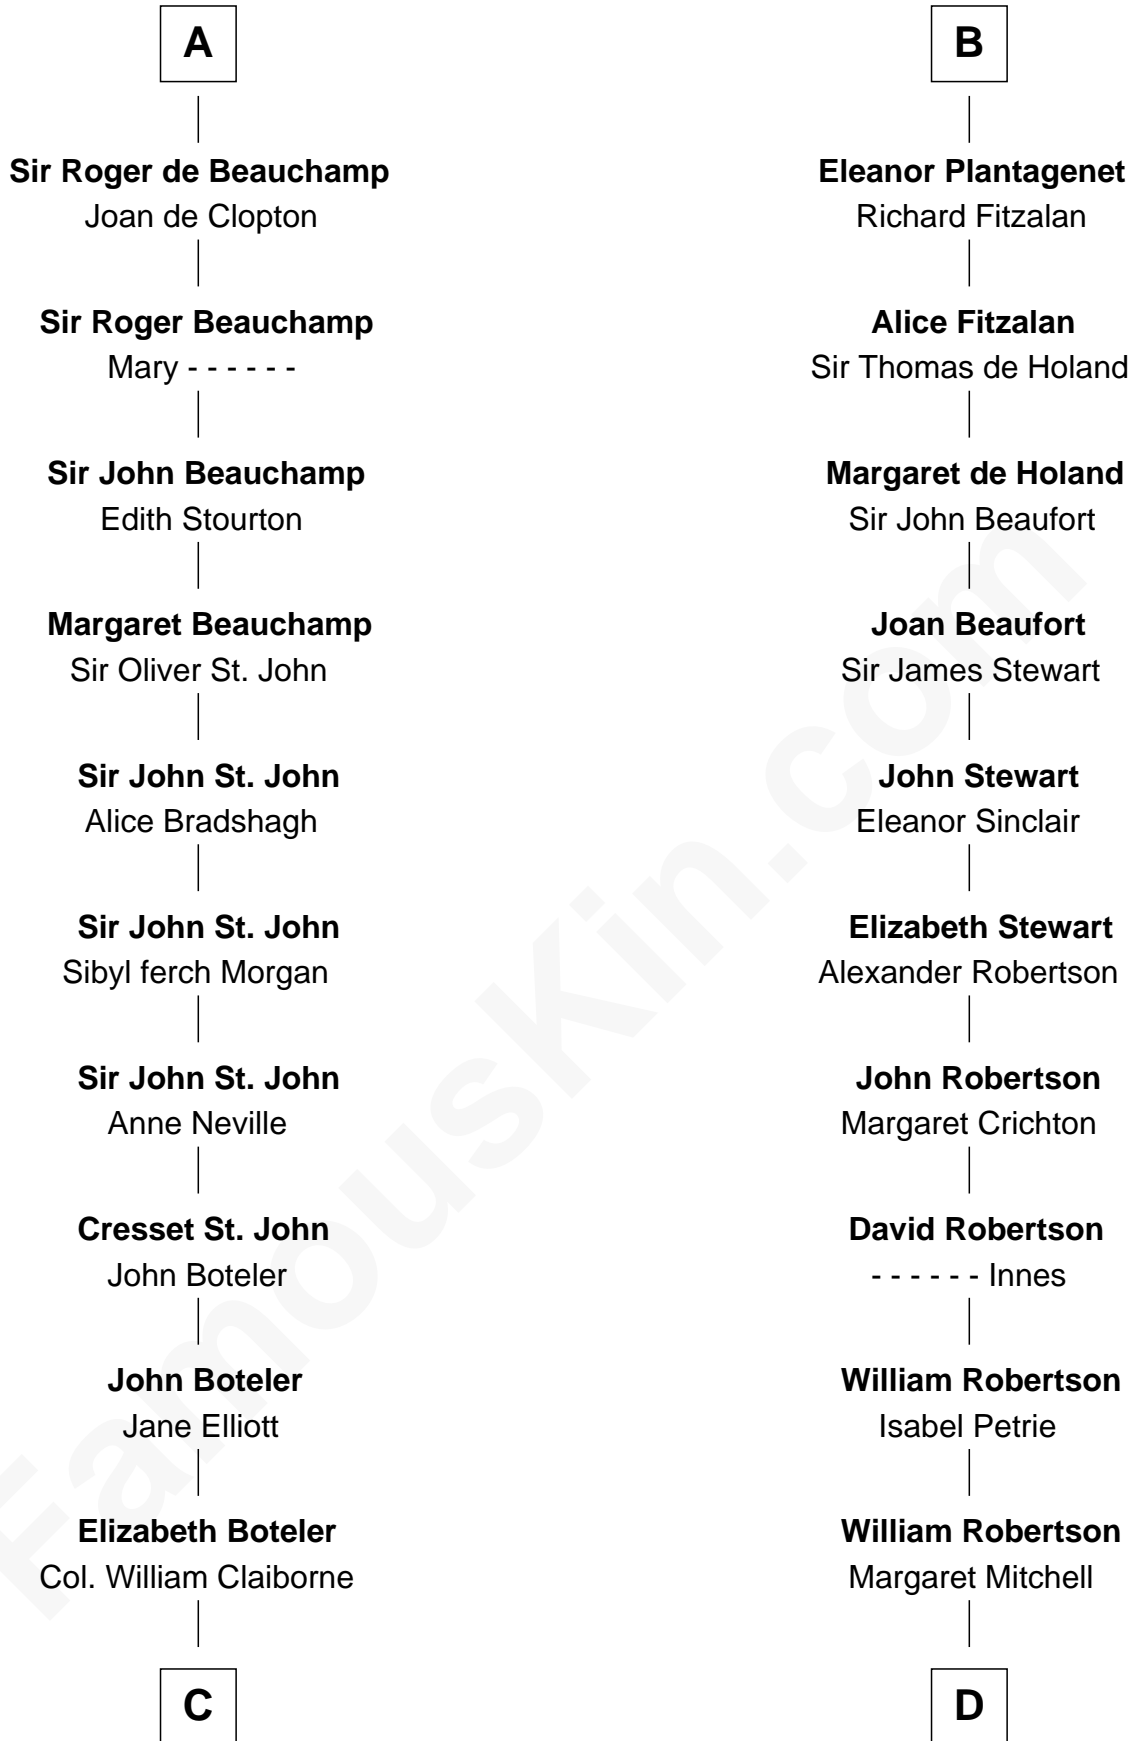

FamousKin.com
Relationship Chart of
William C. C. Claiborne
1st Governor of Louisiana

19th cousin 2 times removed of
Patrick Henry
1st and 6th Governor of Virginia

Henry de Newburgh

C

Thomas Claiborne
Sarah Fenn

Thomas Claiborne
Ann Fox

Nathaniel Claiborne
Jane Cole

William Claiborne
Mary Leigh

William C. C. Claiborne
1st Governor of Louisiana

D

Jean Robertson
Alexander Henry

John Henry
Mrs. Sarah Winston Syme

Patrick Henry
1st & 6th Gov. of Virginia