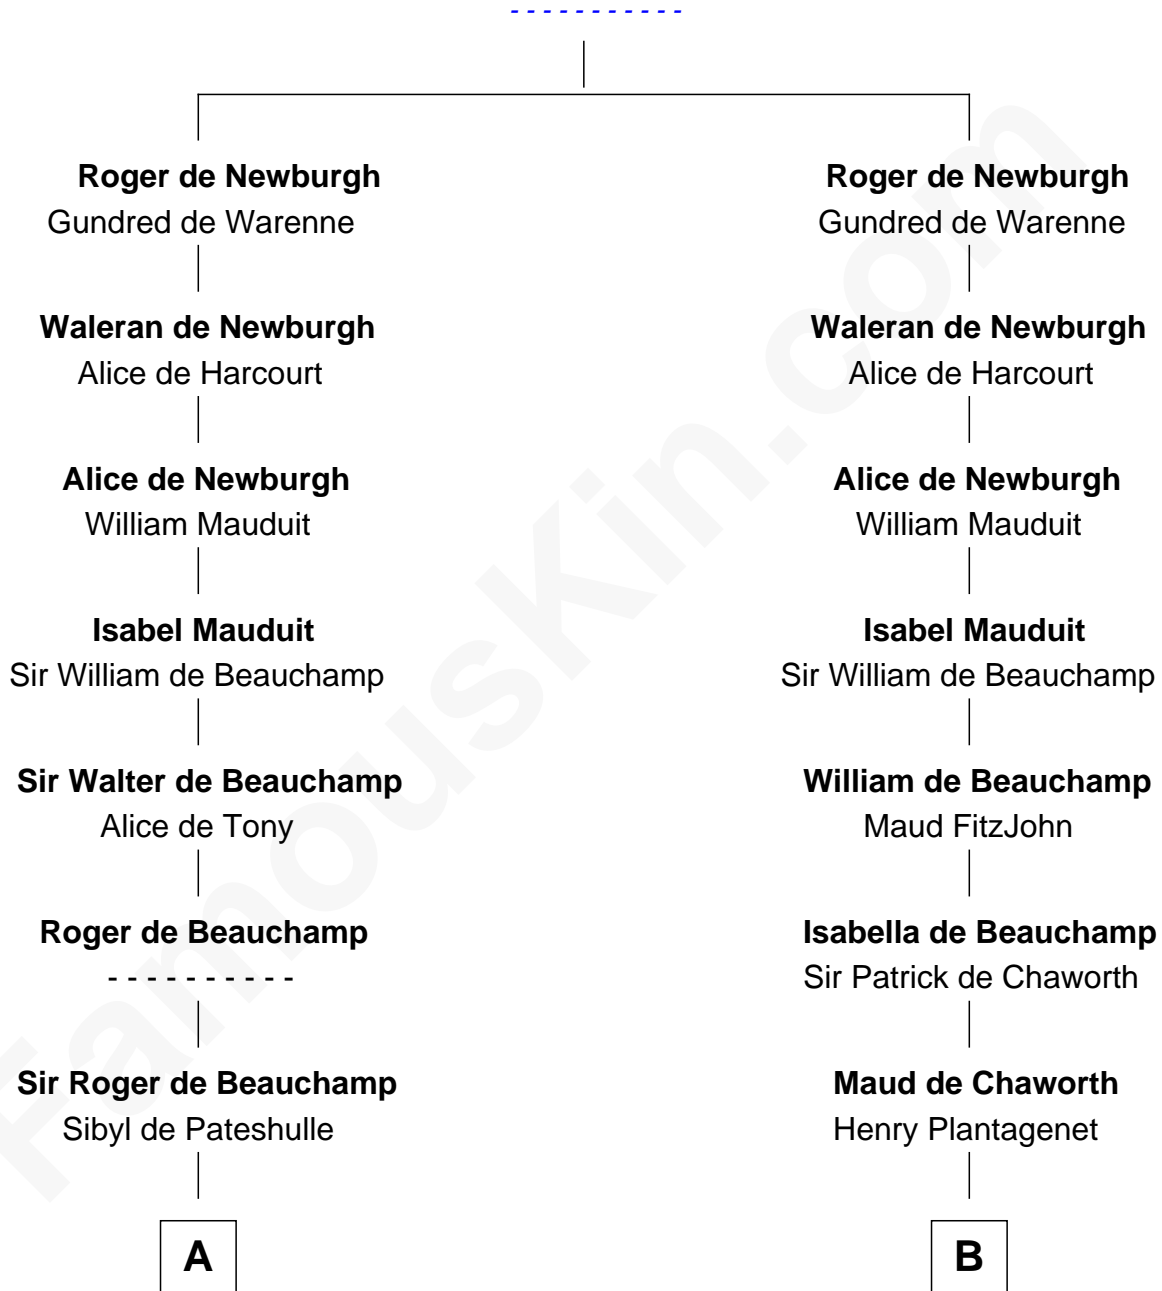

FamousKin.com
Relationship Chart of
William C. C. Claiborne
1st Governor of Louisiana

19th cousin 2 times removed of
Patrick Henry
1st and 6th Governor of Virginia

Henry de Newburgh

C

Thomas Claiborne
Sarah Fenn

Thomas Claiborne
Ann Fox

Nathaniel Claiborne
Jane Cole

William Claiborne
Mary Leigh

William C. C. Claiborne
1st Governor of Louisiana

D

Jean Robertson
Alexander Henry

John Henry
Mrs. Sarah Winston Syme

Patrick Henry
1st & 6th Gov. of Virginia