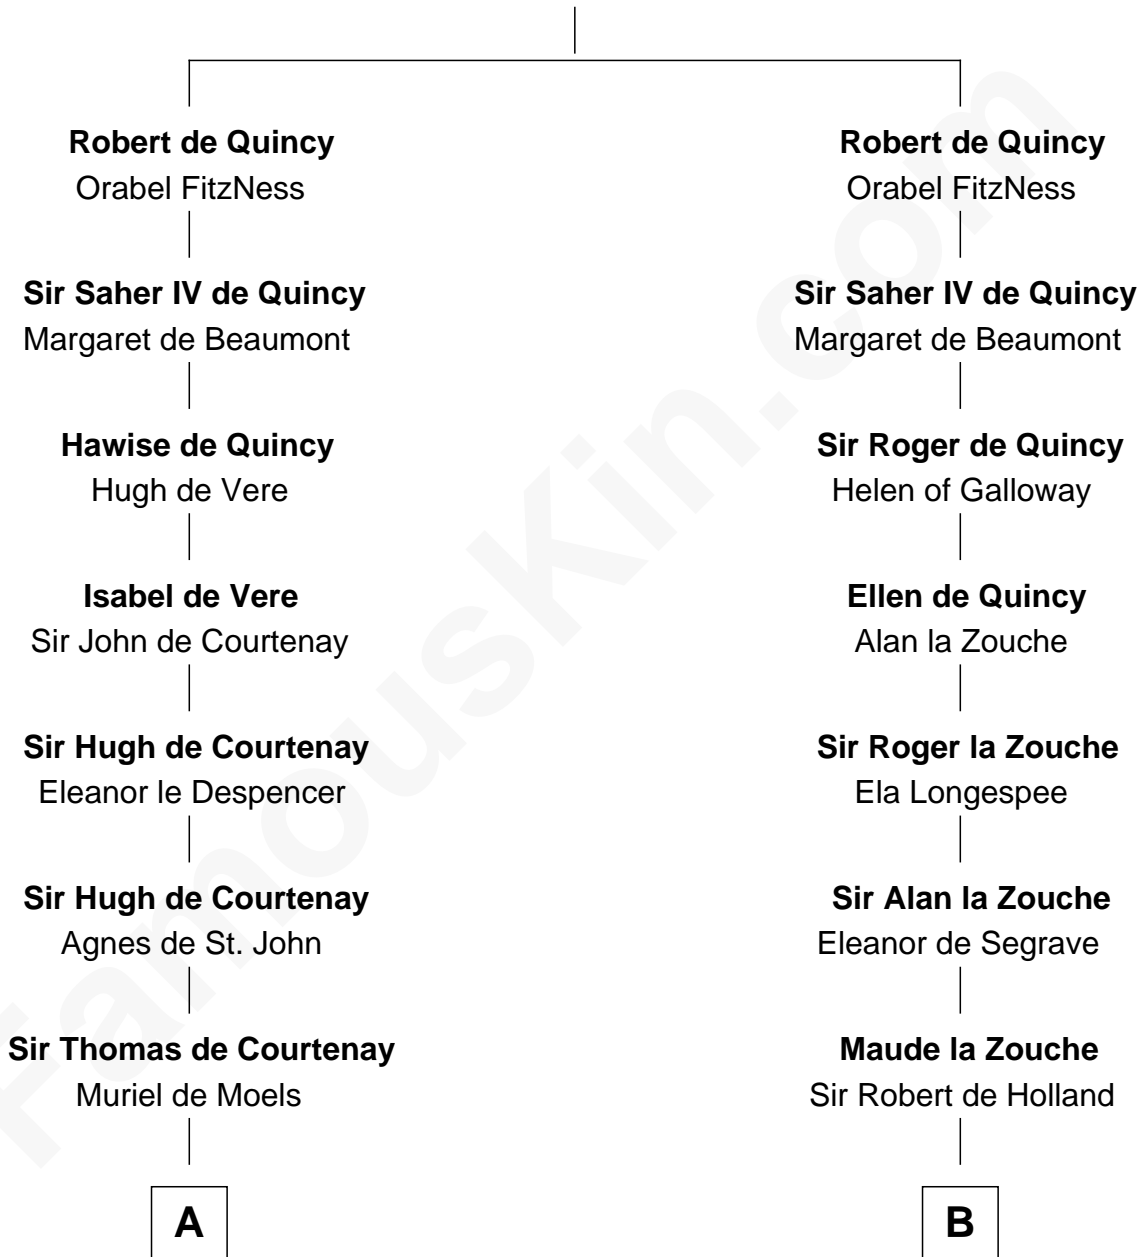

FamousKin.com
Relationship Chart of
William C. C. Claiborne
1st Governor of Louisiana

19th cousin 2 times removed of
Patrick Henry
1st and 6th Governor of Virginia

Saher I de Quincy
 Maud de St. Liz

C

Ann West
Henry Fox

Ann Fox
Thomas Claiborne

Nathaniel Claiborne
Jane Cole

William Claiborne
Mary Leigh

William C. C. Claiborne
1st Governor of Louisiana

D

Jean Robertson
Alexander Henry

John Henry
Mrs. Sarah Winston Syme

Patrick Henry
1st & 6th Gov. of Virginia