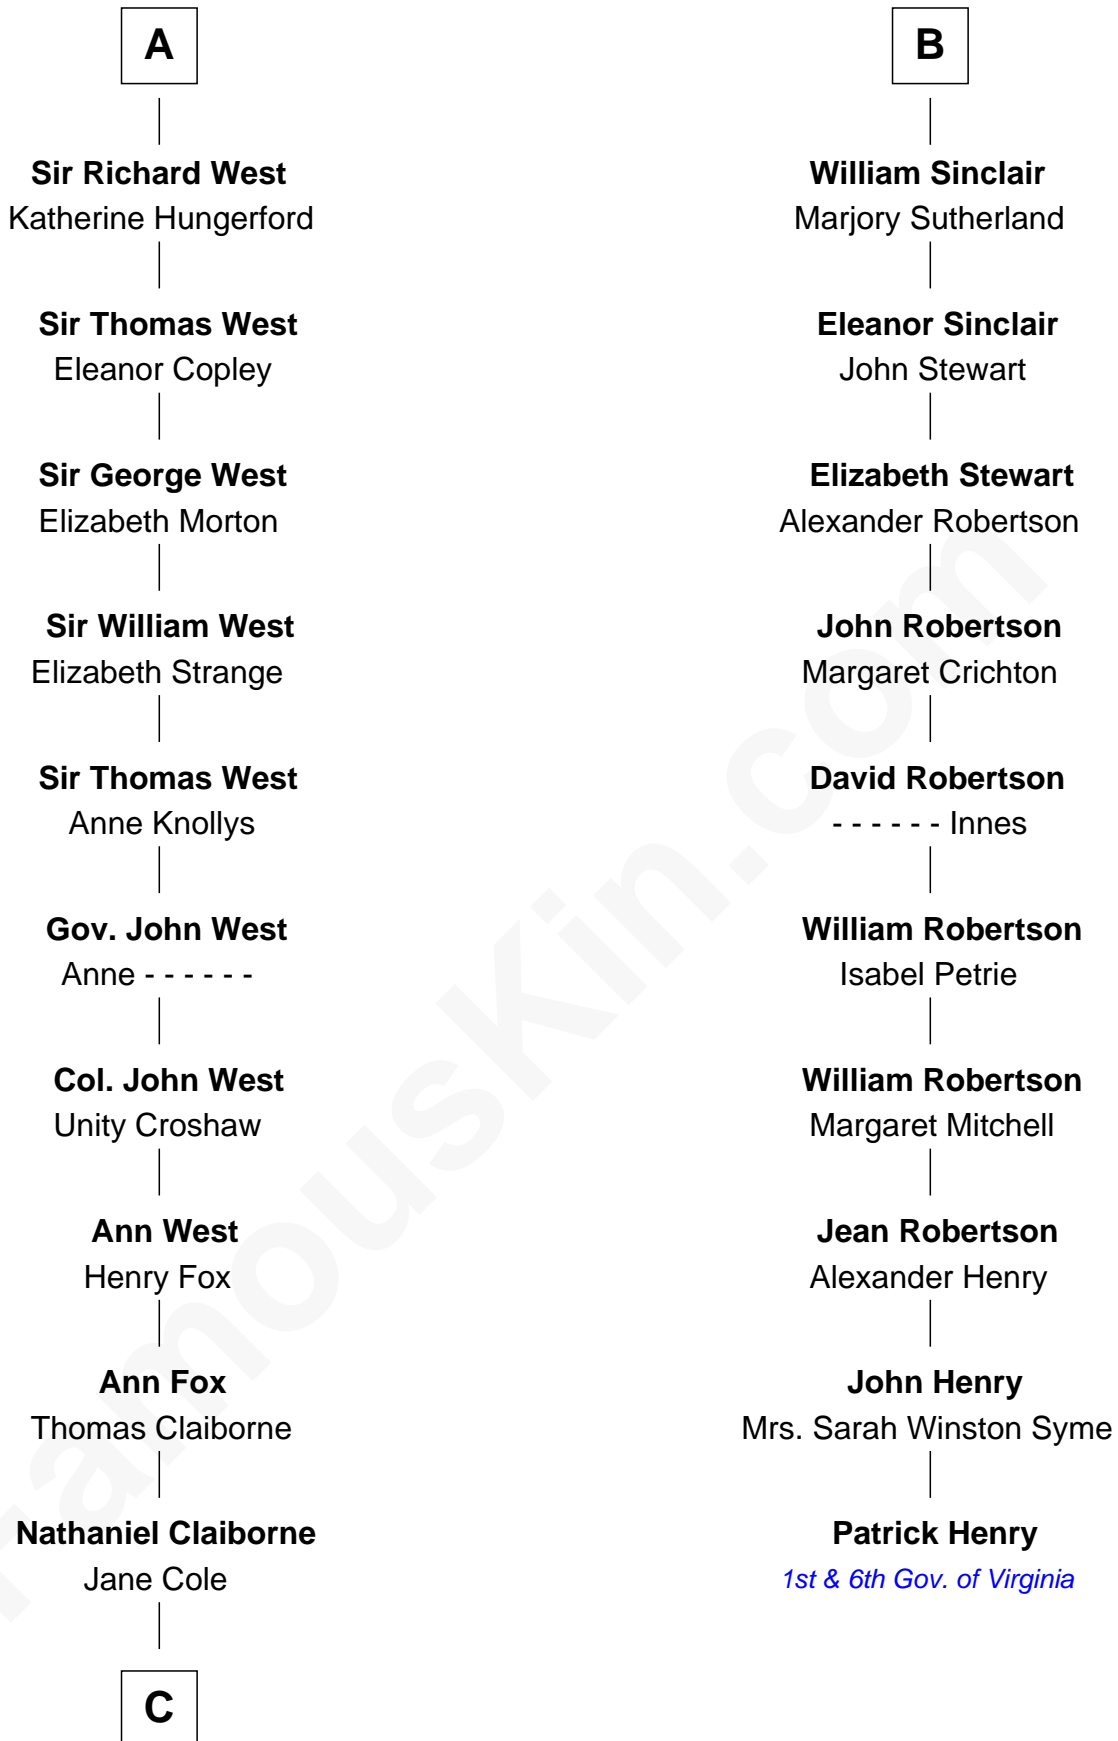

**FamousKin.com**  
**Relationship Chart of**  
**William C. C. Claiborne**  
*1st Governor of Louisiana*

**16th cousin 2 times removed of**  
**Patrick Henry**  
*1st and 6th Governor of Virginia*

**Gilbert de Clare**  
 Isabel Marshal

**Sir Richard de Clare**  
 Maud de Lacy

**Roese de Clare**  
 Sir Roger de Mowbray

**Sir John de Mowbray**  
 Aline de Braiose

**John de Mowbray**  
 Joan of Lancaster

**Eleanor Mowbray**  
 Roger de la Warre

**Joan de la Warre**  
 Sir Thomas West

**Sir Reynold West**  
 Margaret Thorley

**A**

**Isabella de Clare**  
 Robert de Bruce

**Sir Robert de Brus**  
 Marjorie of Carrick

**Robert I, King of Scotland**  
 Isabella of Mar

**Marjorie Bruce**  
 Walter Stewart

**Robert II, King of Scotland**  
 Euphemia of Ross

**Egidia Stewart**  
 Sir William Douglas

**Egidia Douglas**  
 Henry Sinclair

**B**

**C**

—  
**William Claiborne**

Mary Leigh