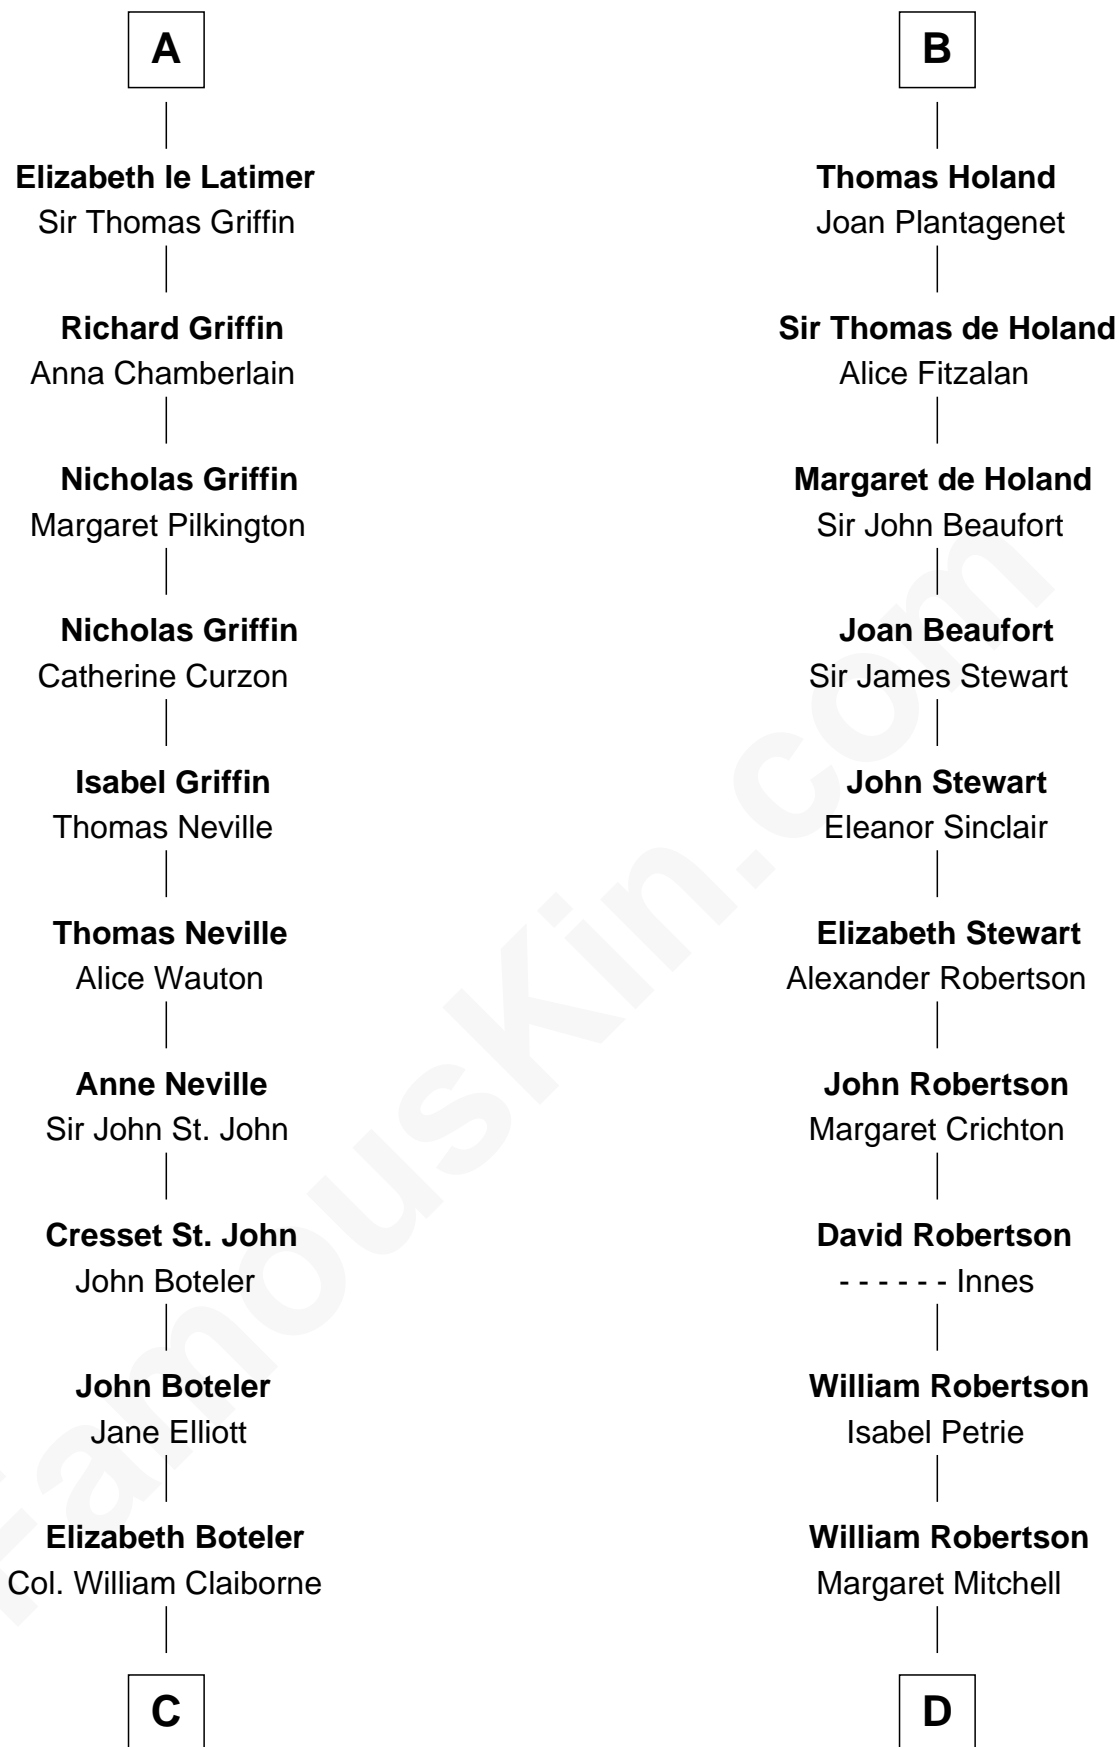

**FamousKin.com**  
**Relationship Chart of**  
**William C. C. Claiborne**  
*1st Governor of Louisiana*

**19th cousin 2 times removed of**  
**Patrick Henry**  
*1st and 6th Governor of Virginia*

**Richard de Morville**  
 Avice of Lancaster

**C**

**Thomas Claiborne**  
Sarah Fenn

**Thomas Claiborne**  
Ann Fox

**Nathaniel Claiborne**  
Jane Cole

**William Claiborne**  
Mary Leigh

**William C. C. Claiborne**  
*1st Governor of Louisiana*

**D**

**Jean Robertson**  
Alexander Henry