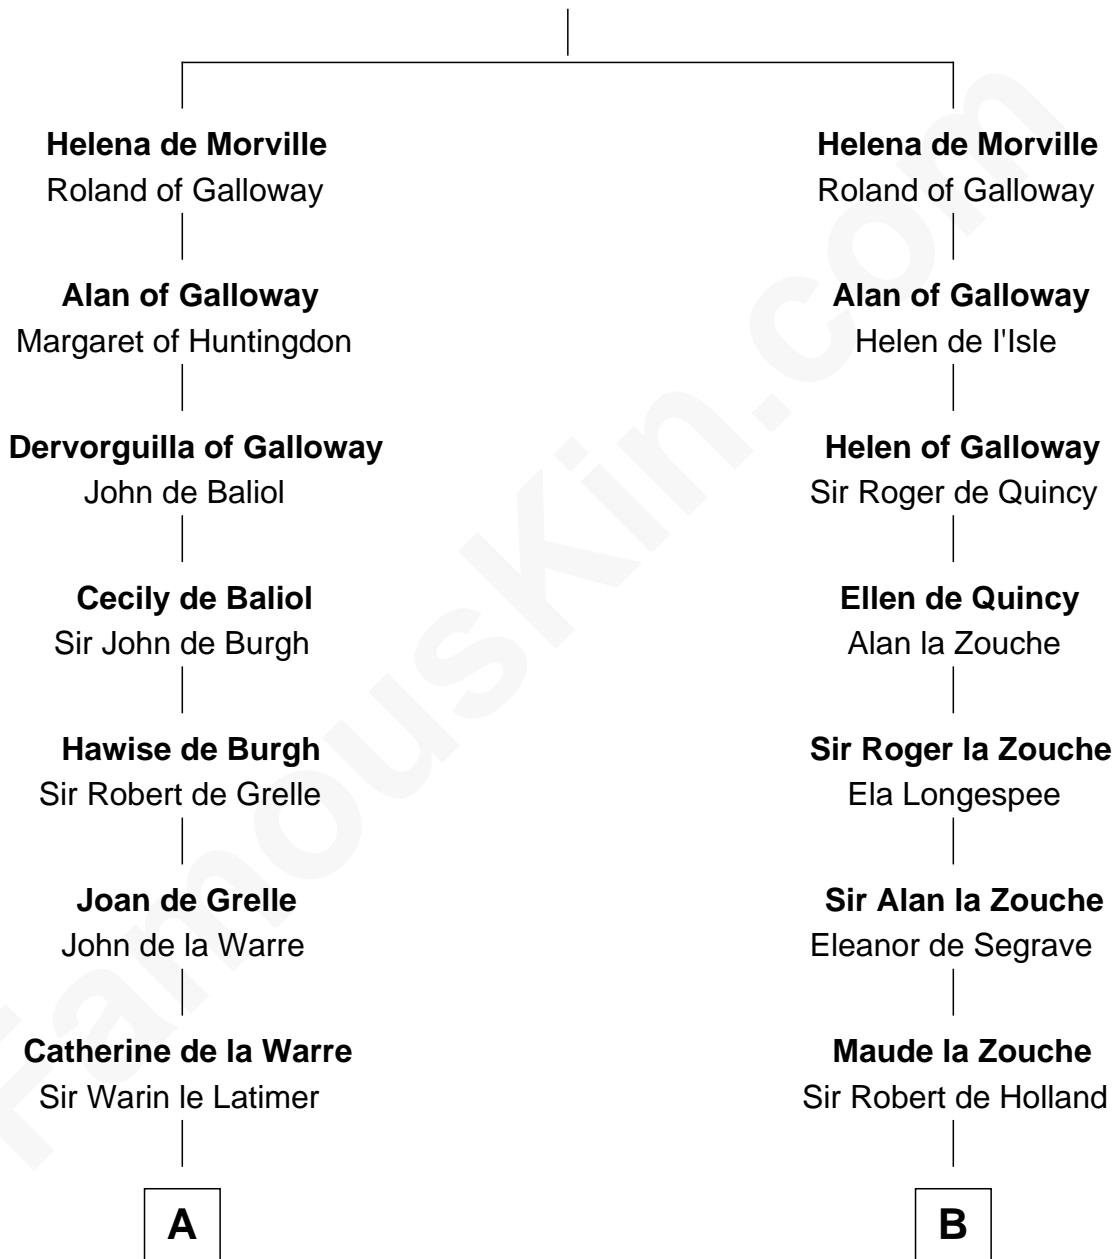

**FamousKin.com**  
**Relationship Chart of**  
**William C. C. Claiborne**  
*1st Governor of Louisiana*

**19th cousin 2 times removed of**  
**Patrick Henry**  
*1st and 6th Governor of Virginia*

**Richard de Morville**  
 Avice of Lancaster

**C**

**Thomas Claiborne**  
Sarah Fenn

**Thomas Claiborne**  
Ann Fox

**Nathaniel Claiborne**  
Jane Cole

**William Claiborne**  
Mary Leigh

**William C. C. Claiborne**  
*1st Governor of Louisiana*

**D**

**Jean Robertson**  
Alexander Henry

**John Henry**  
Mrs. Sarah Winston Syme

**Patrick Henry**  
*1st & 6th Gov. of Virginia*

FamousKin.com