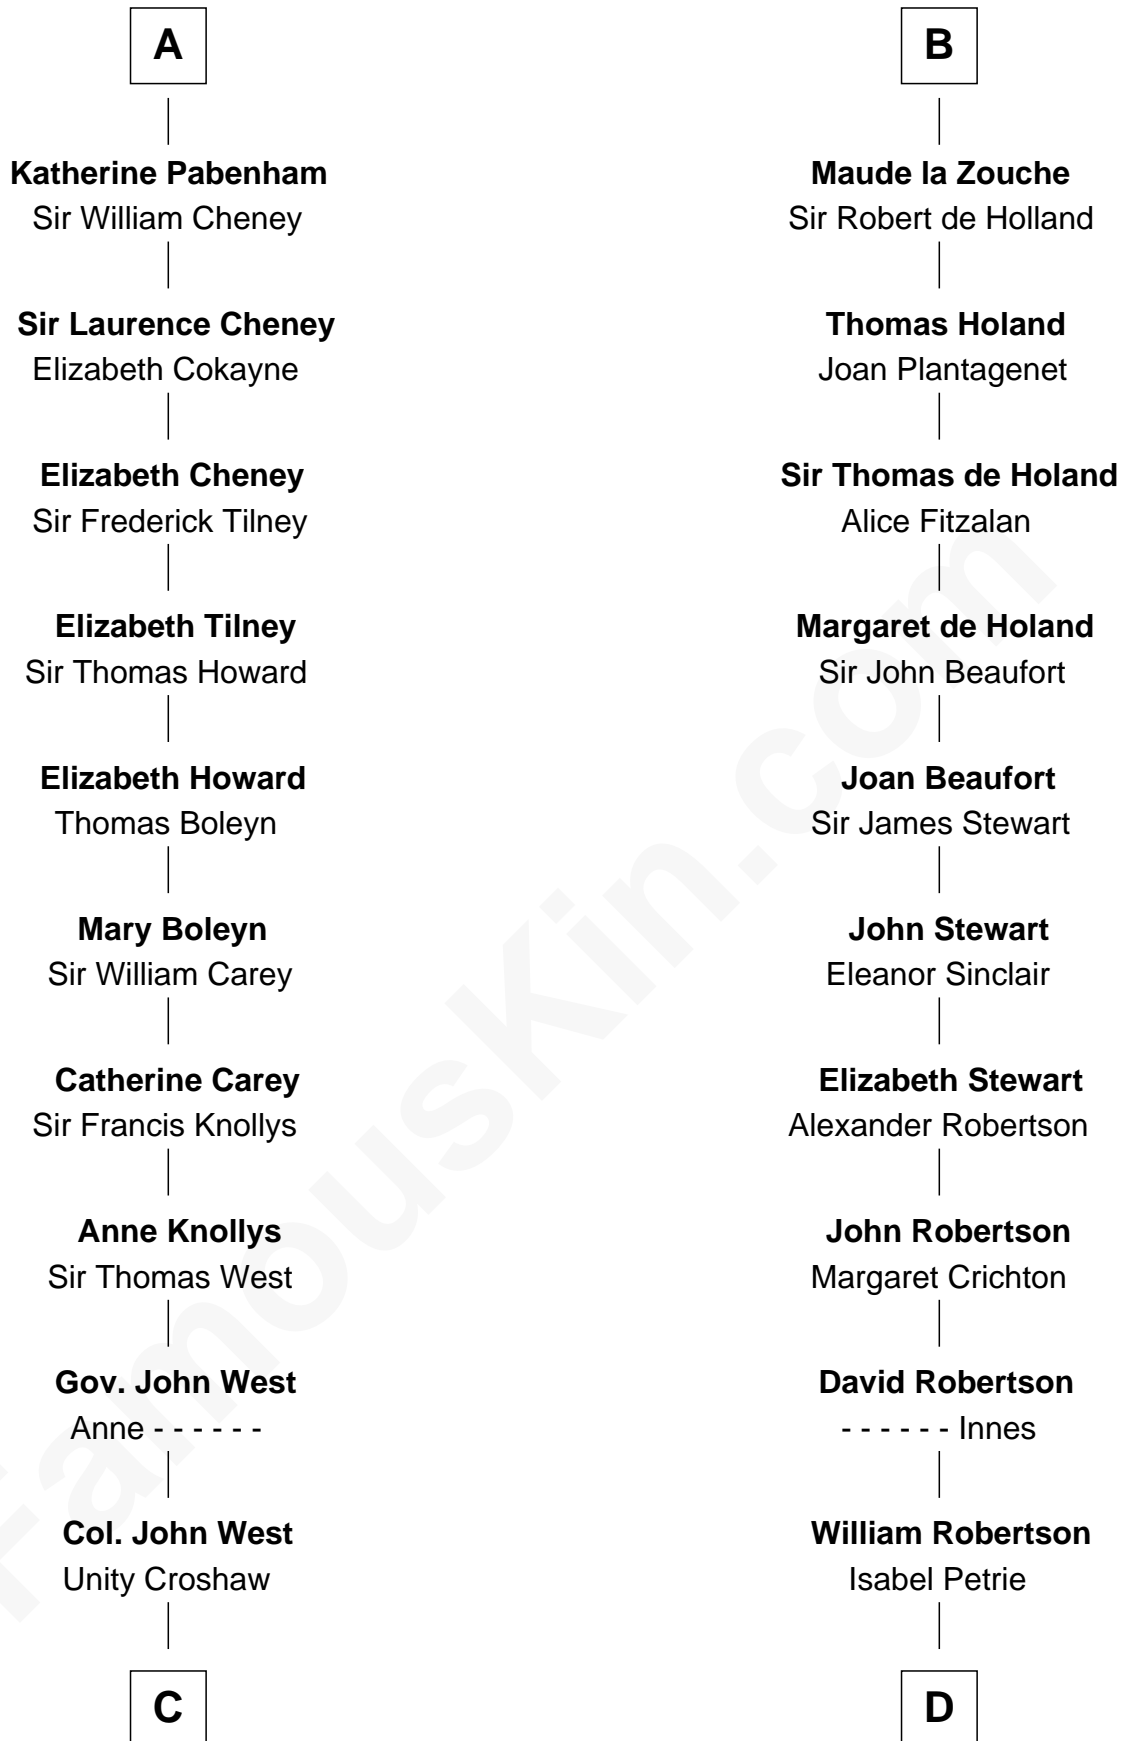

FamousKin.com Relationship Chart of

William C. C. Claiborne

1st Governor of Louisiana

20th cousin 1 time removed of

Patrick Henry

1st and 6th Governor of Virginia

William I de Lancaster

Gundred de Warenne

Richard de Morville

Helena de Morville

Roland of Galloway

Alan of Galloway

Helen de l'Isle

Helen of Galloway

Sir Roger de Quincy

Ellen de Quincy

Alan la Zouche

Sir Roger la Zouche

Ela Longespee

Sir Alan la Zouche

Eleanor de Segrave

B

C

Ann West
Henry Fox

Ann Fox
Thomas Claiborne

Nathaniel Claiborne
Jane Cole

William Claiborne
Mary Leigh

William C. C. Claiborne
1st Governor of Louisiana

D

William Robertson
Margaret Mitchell

Jean Robertson
Alexander Henry

John Henry
Mrs. Sarah Winston Syme