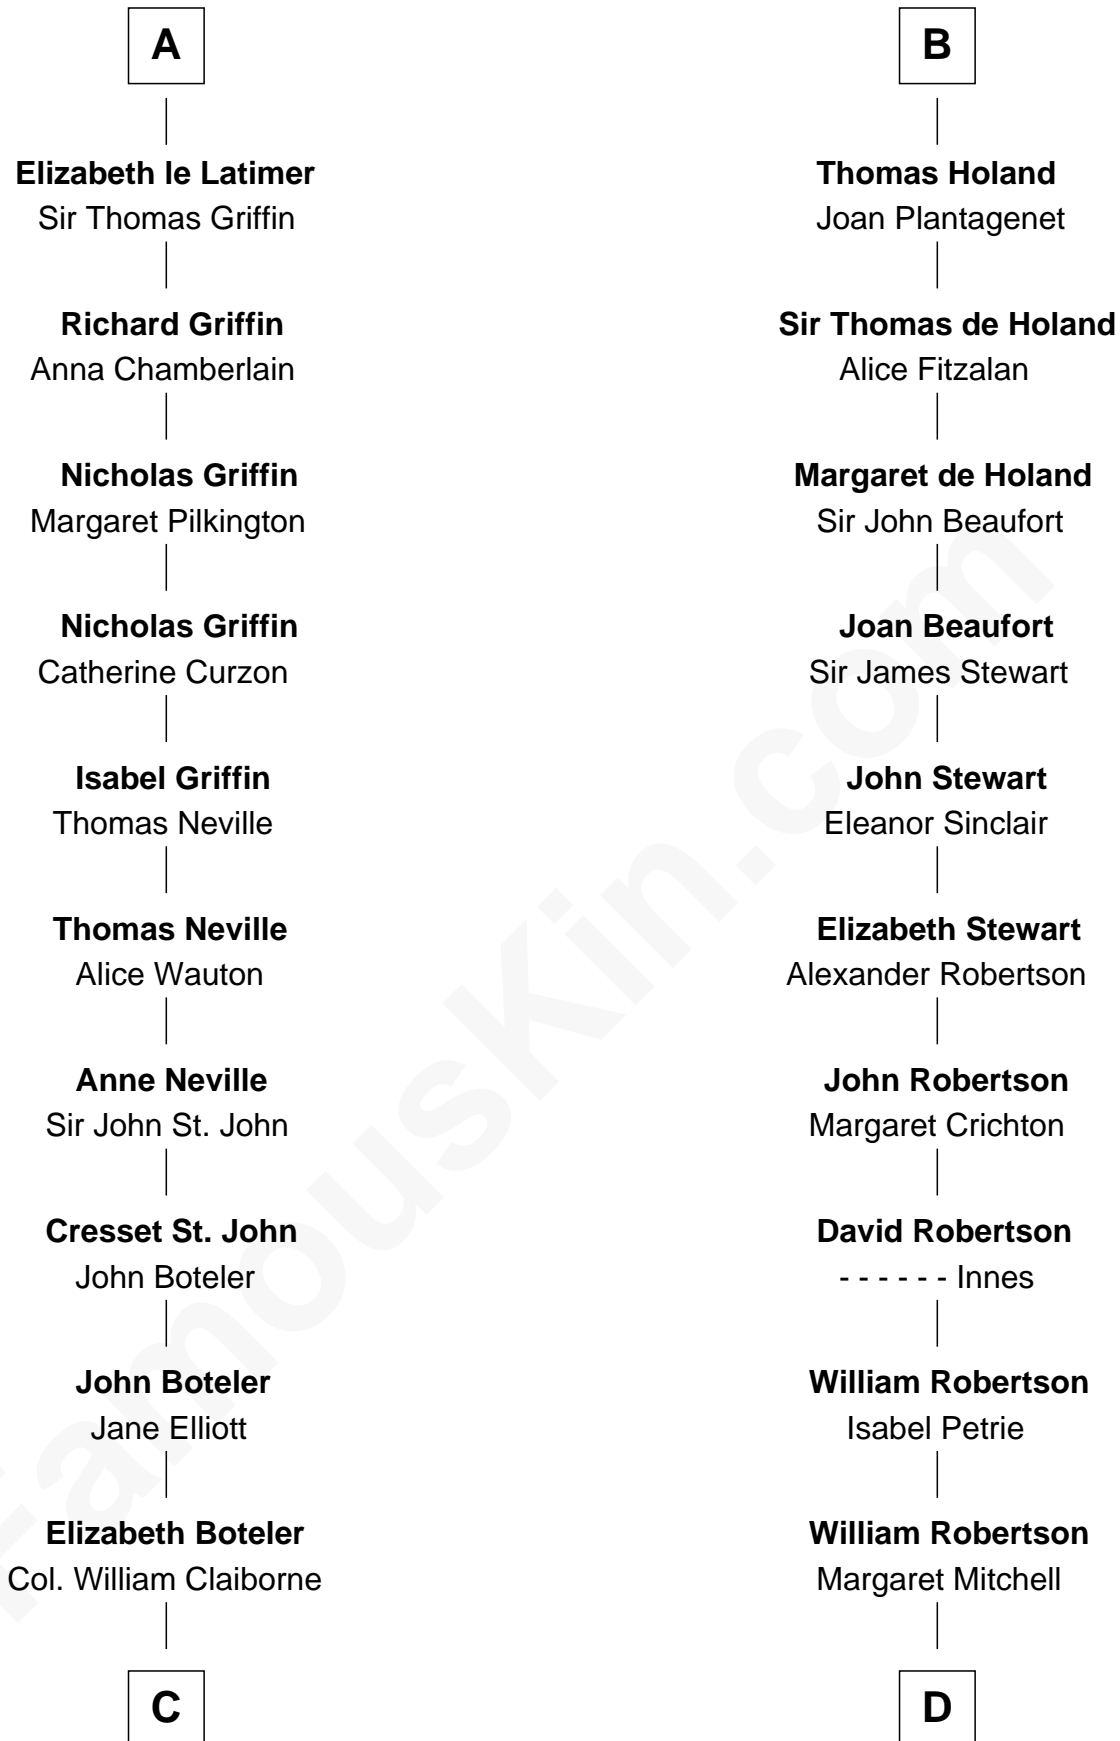

FamousKin.com
Relationship Chart of
William C. C. Claiborne
1st Governor of Louisiana

19th cousin 2 times removed of
Patrick Henry
1st and 6th Governor of Virginia

Uhtred of Galloway
 Gunnild of Dunbar

C

Thomas Claiborne

Sarah Fenn

Thomas Claiborne

Ann Fox

Nathaniel Claiborne

Jane Cole

William Claiborne

Mary Leigh