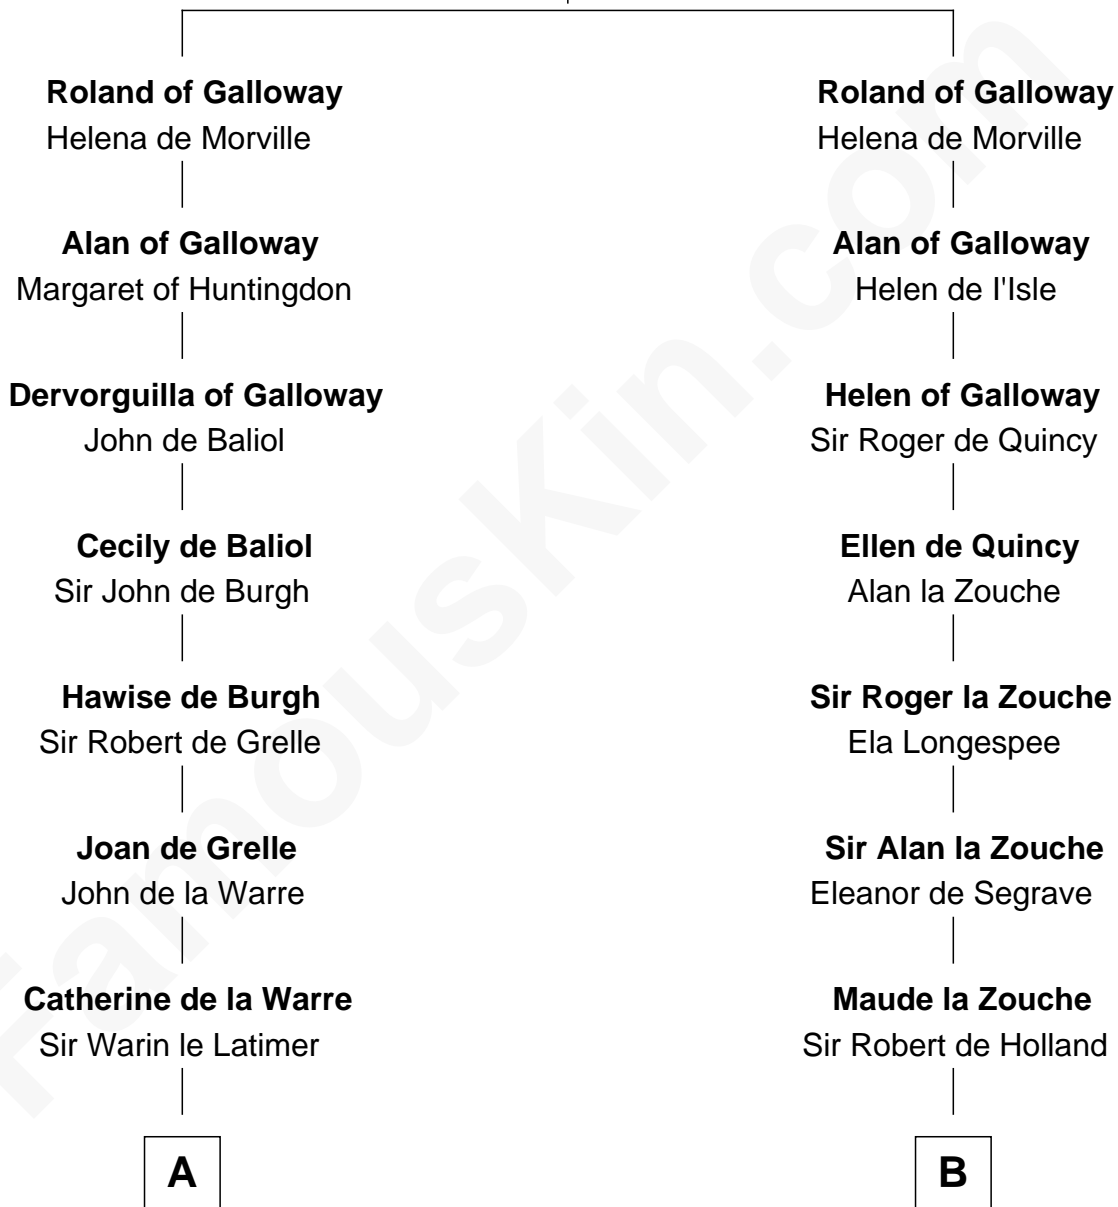

FamousKin.com
Relationship Chart of
William C. C. Claiborne
1st Governor of Louisiana

19th cousin 2 times removed of
Patrick Henry
1st and 6th Governor of Virginia

Uhtred of Galloway
 Gunnild of Dunbar

C

Thomas Claiborne

Sarah Fenn

Thomas Claiborne

Ann Fox

Nathaniel Claiborne

Jane Cole

William Claiborne

Mary Leigh