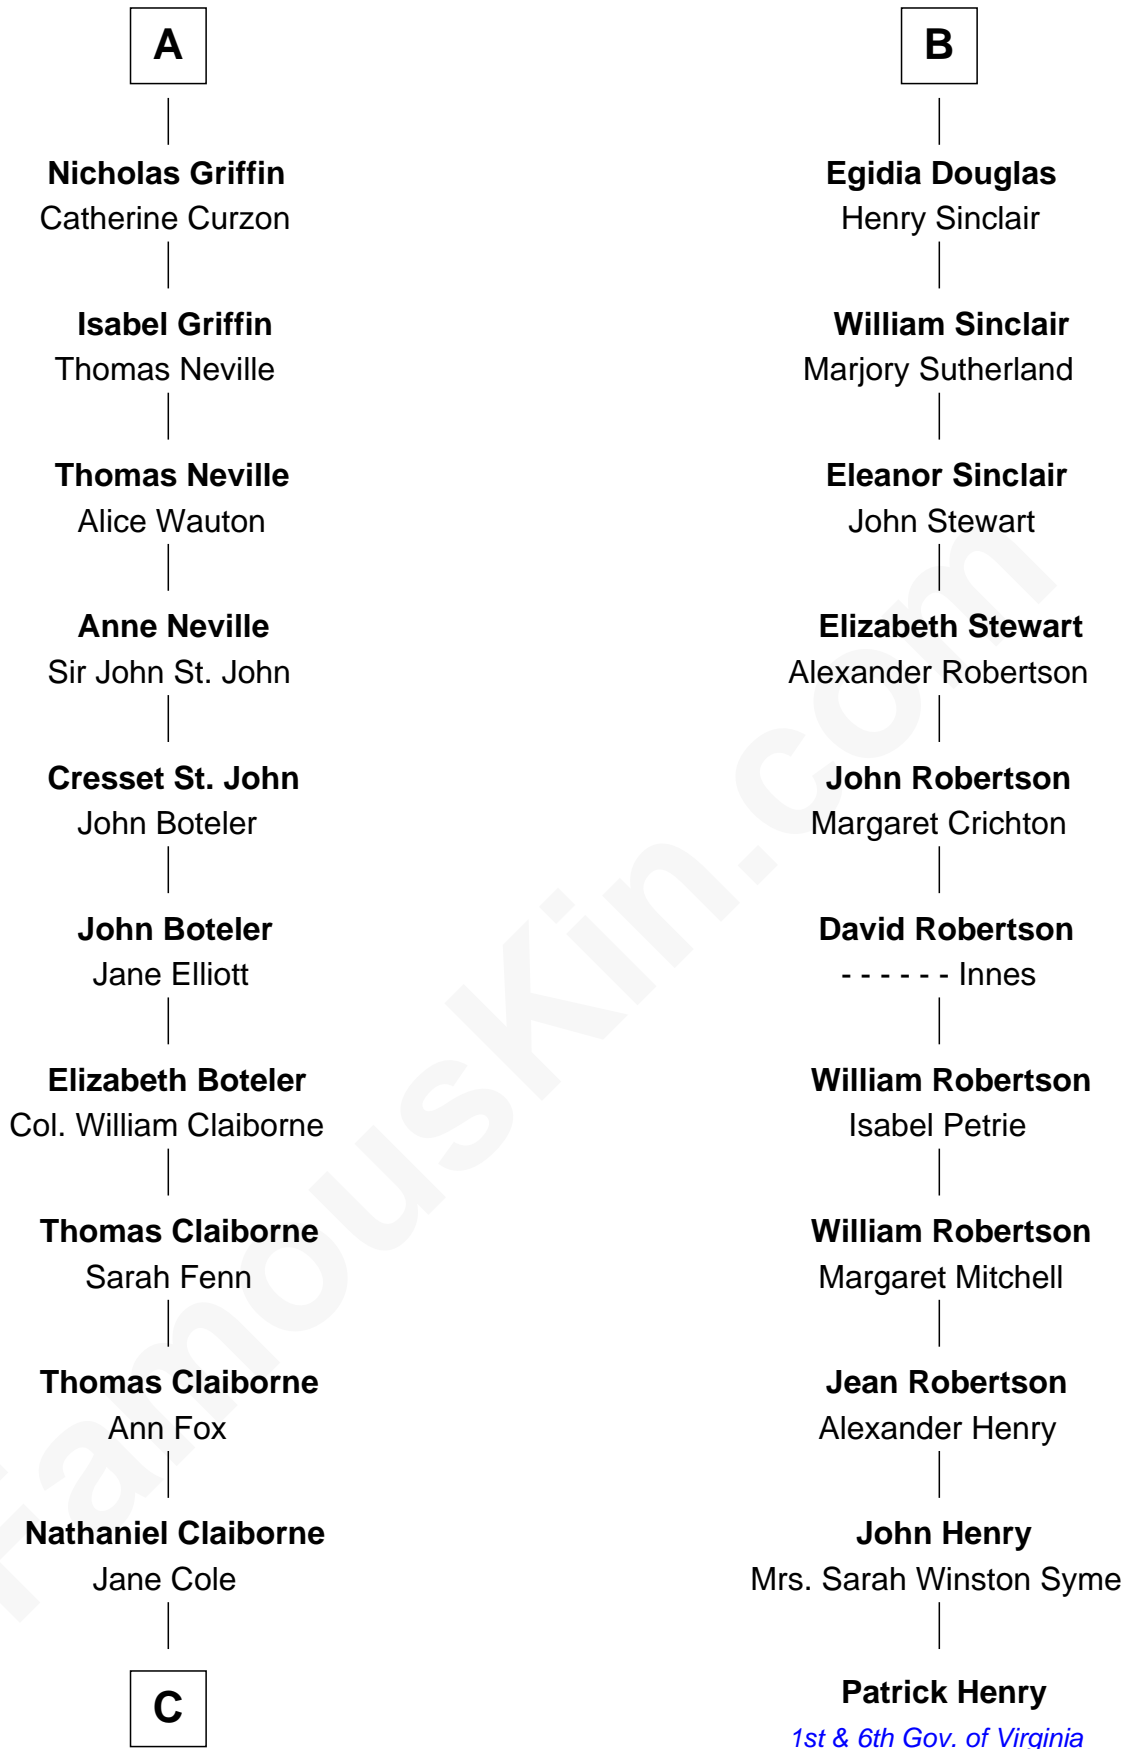

FamousKin.com Relationship Chart of

William C. C. Claiborne

1st Governor of Louisiana

17th cousin 1 time removed of

Patrick Henry

1st and 6th Governor of Virginia

David of Huntingdon

Maud of Chester

C

William Claiborne

Mary Leigh

William C. C. Claiborne

1st Governor of Louisiana

FamousKin.com