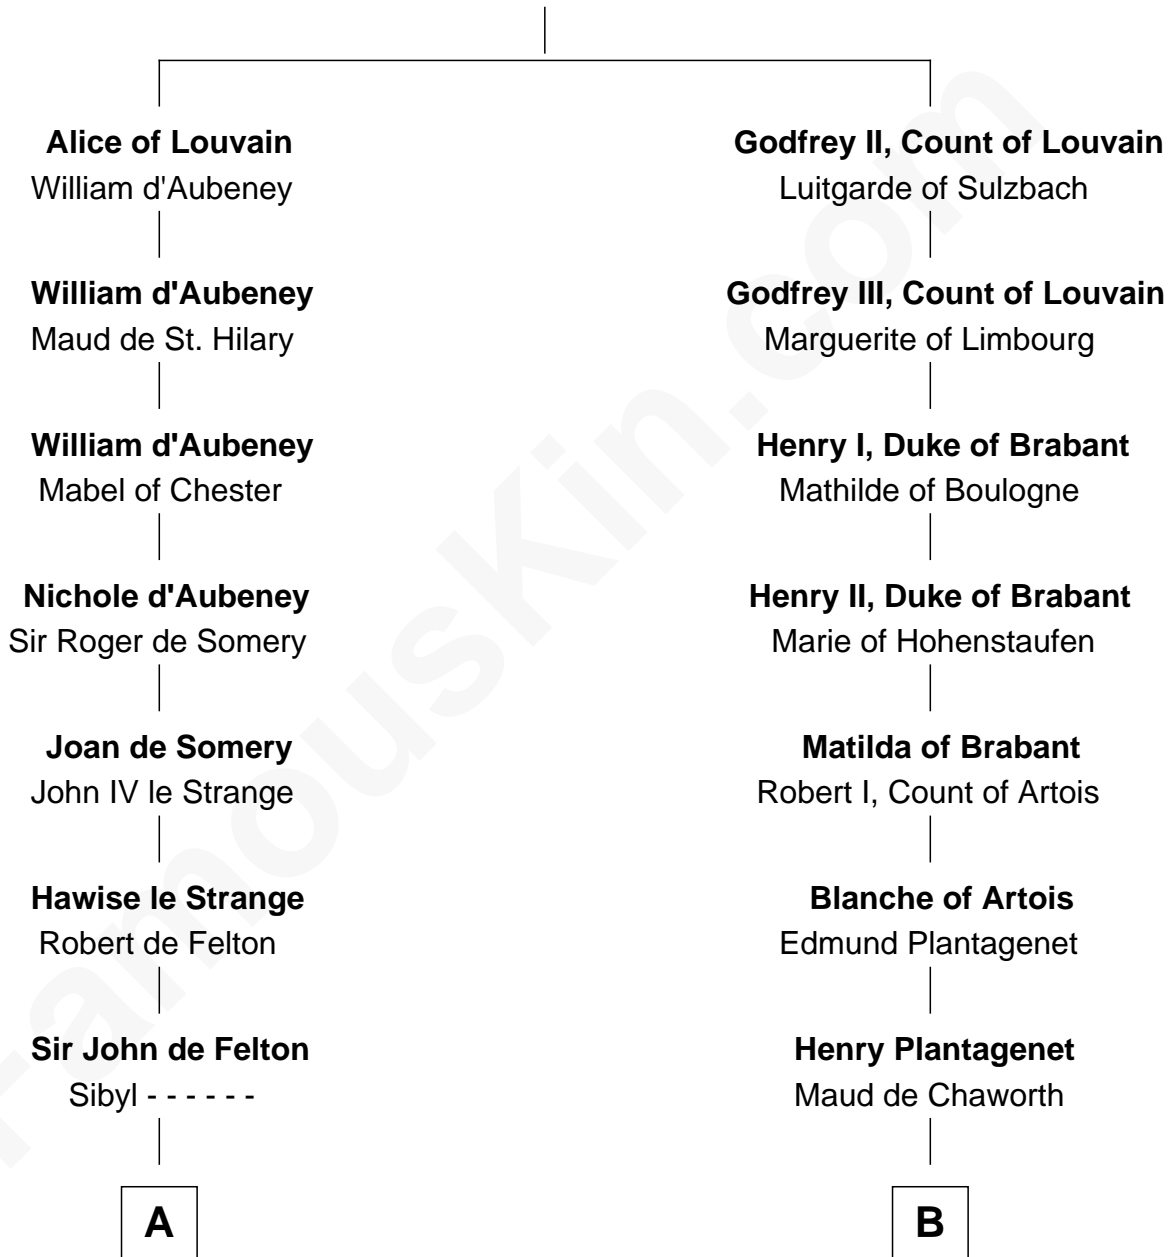

**FamousKin.com**  
**Relationship Chart of**  
**William C. C. Claiborne**  
*1st Governor of Louisiana*

**19th cousin 2 times removed of**  
**Patrick Henry**  
*1st and 6th Governor of Virginia*

**Gottfried I, Count of Louvain**  
 Ide de Chiny

**C**

**Ann West**  
Henry Fox

**Ann Fox**  
Thomas Claiborne

**Nathaniel Claiborne**  
Jane Cole

**William Claiborne**  
Mary Leigh

**William C. C. Claiborne**  
*1st Governor of Louisiana*

**D**

**Jean Robertson**  
Alexander Henry