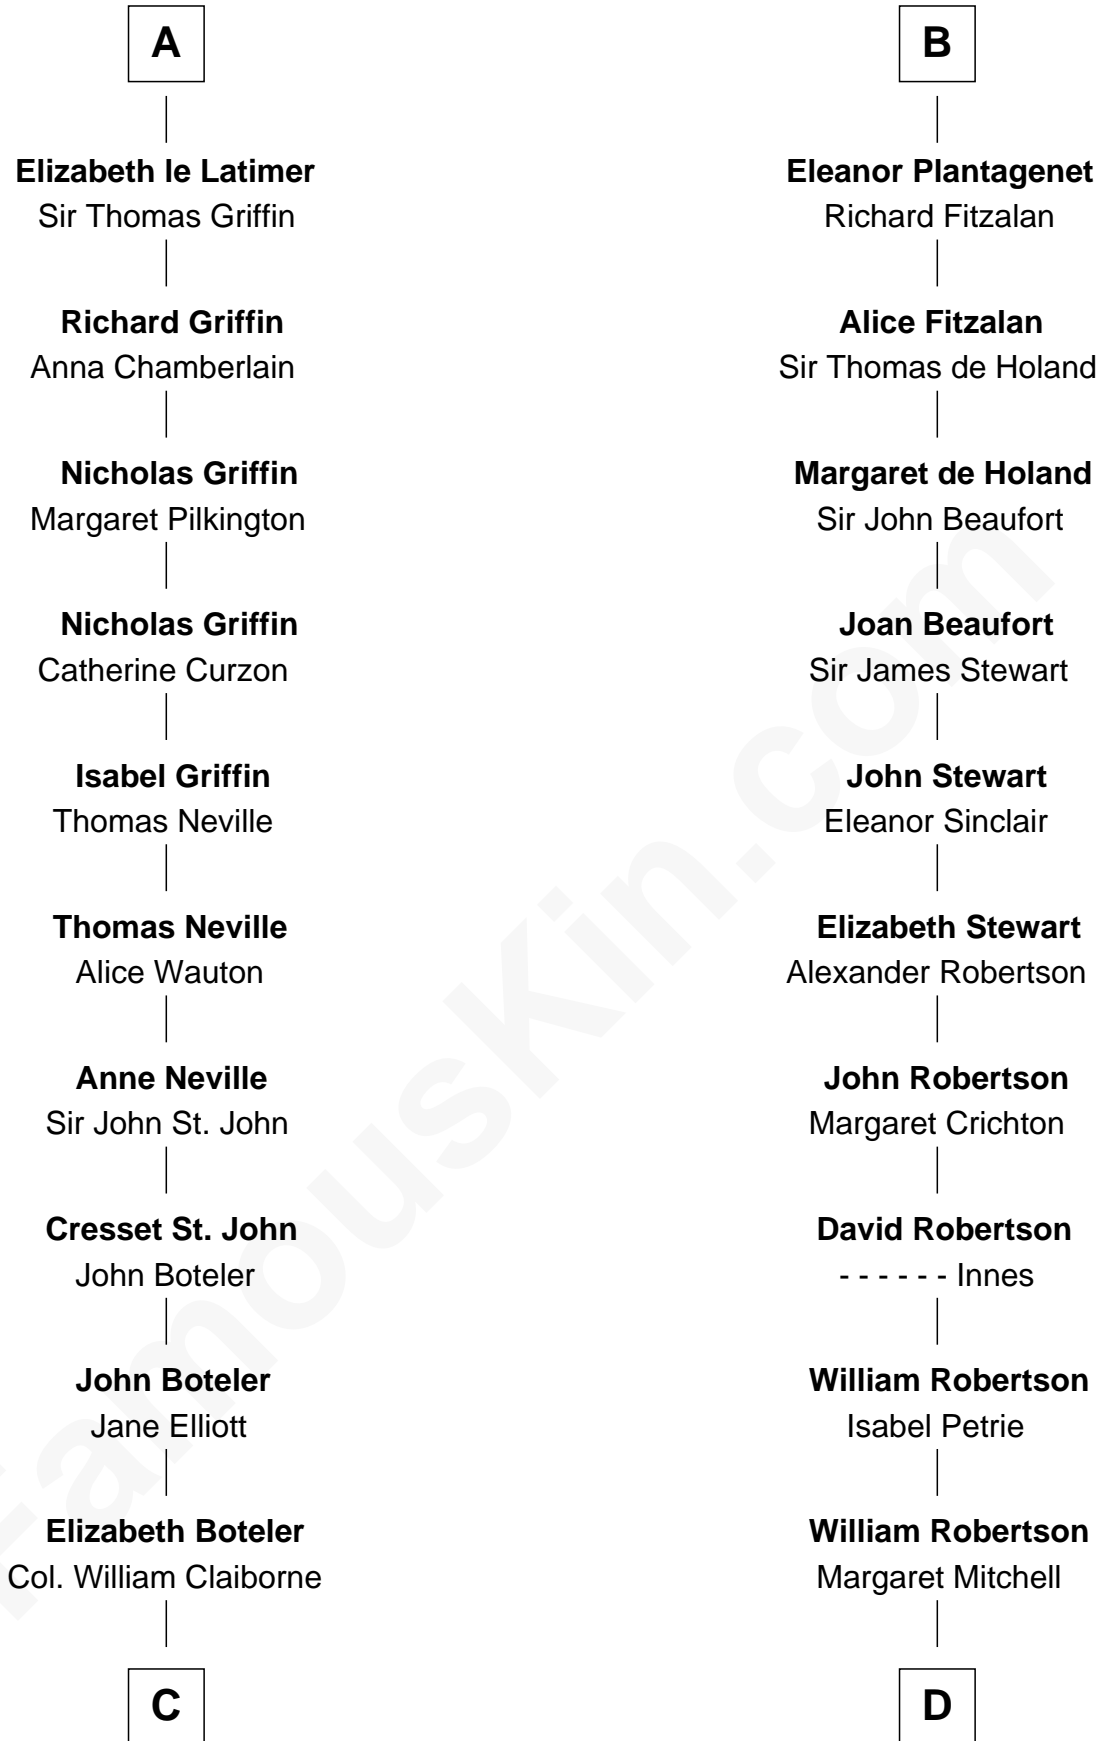

FamousKin.com
Relationship Chart of
William C. C. Claiborne
1st Governor of Louisiana

19th cousin 2 times removed of
Patrick Henry
1st and 6th Governor of Virginia

Aubrey de Vere
 Alice Fitzrichard de Clare

C

Thomas Claiborne
Sarah Fenn

Thomas Claiborne
Ann Fox

Nathaniel Claiborne
Jane Cole

William Claiborne
Mary Leigh

William C. C. Claiborne
1st Governor of Louisiana

D

Jean Robertson
Alexander Henry