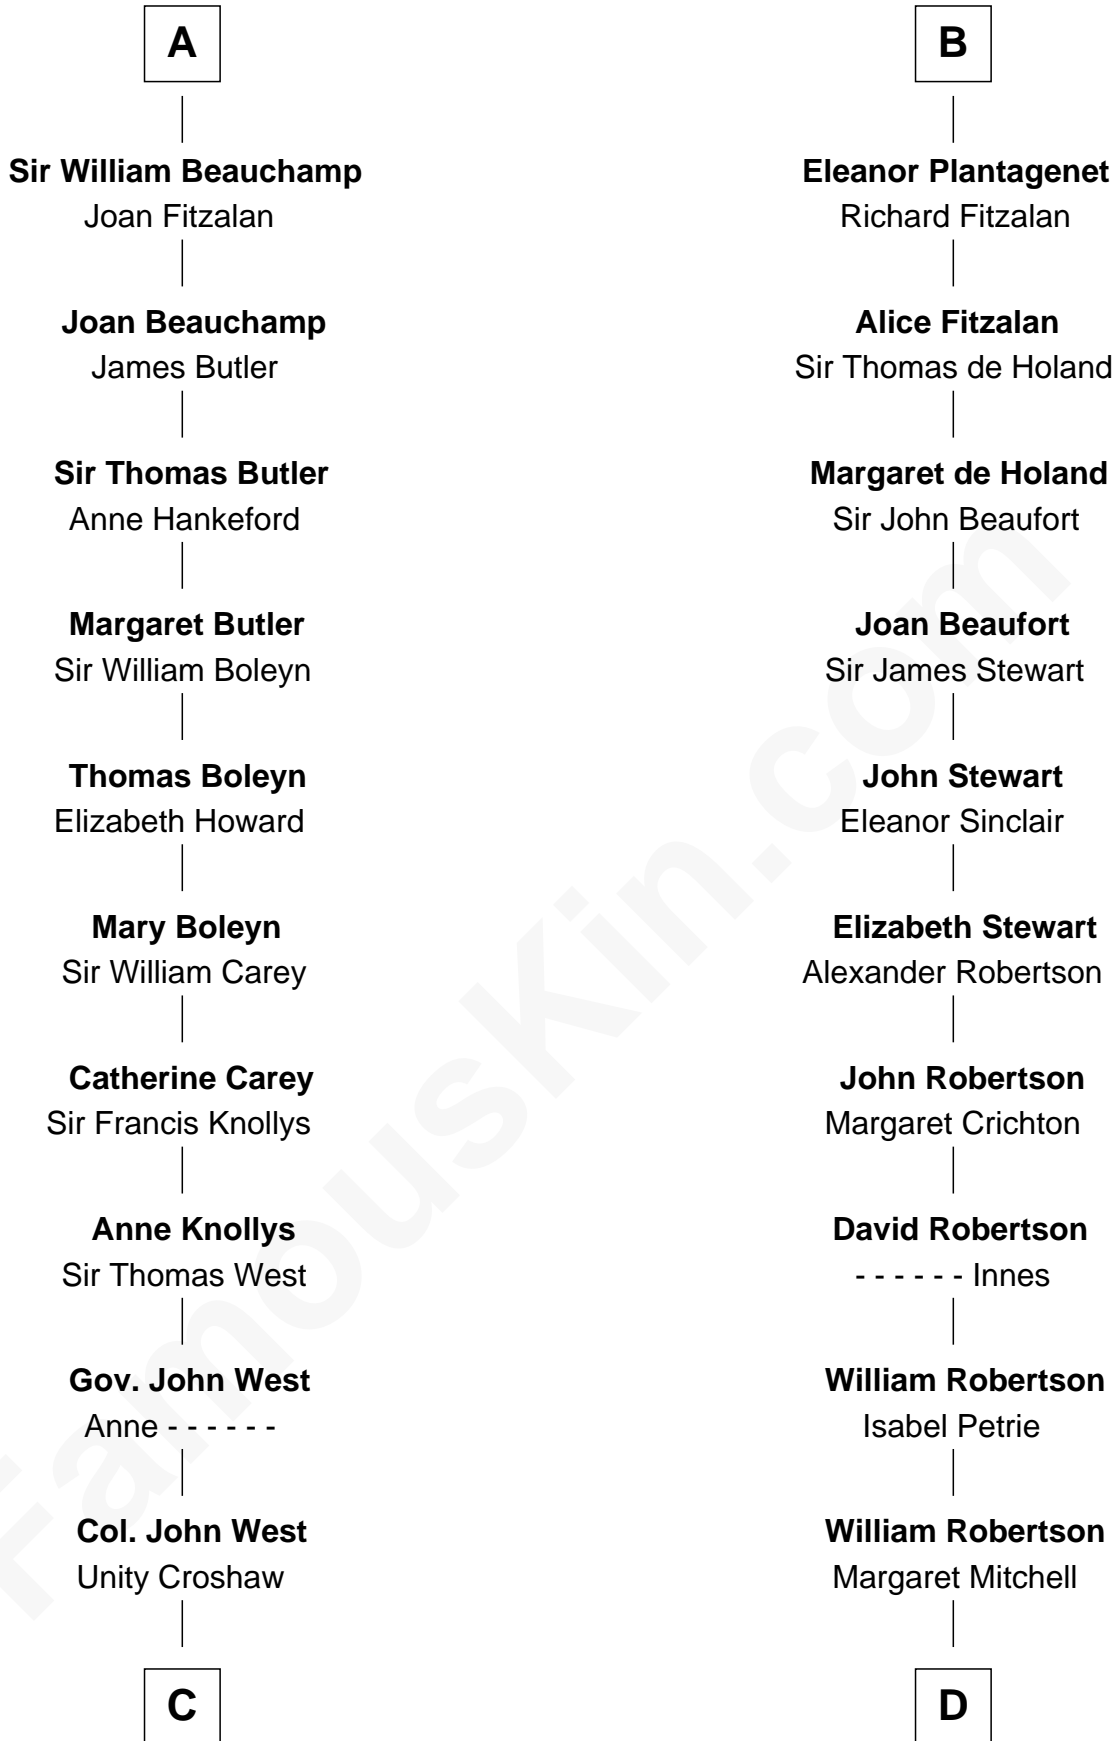

FamousKin.com
Relationship Chart of
William C. C. Claiborne
1st Governor of Louisiana

19th cousin 2 times removed of
Patrick Henry
1st and 6th Governor of Virginia

Gilbert Fitzrichard de Clare
 Adeliza de Clermont-en-Beauvaisis

C

Ann West
Henry Fox

Ann Fox
Thomas Claiborne

Nathaniel Claiborne
Jane Cole

William Claiborne
Mary Leigh

William C. C. Claiborne
1st Governor of Louisiana

D

Jean Robertson
Alexander Henry