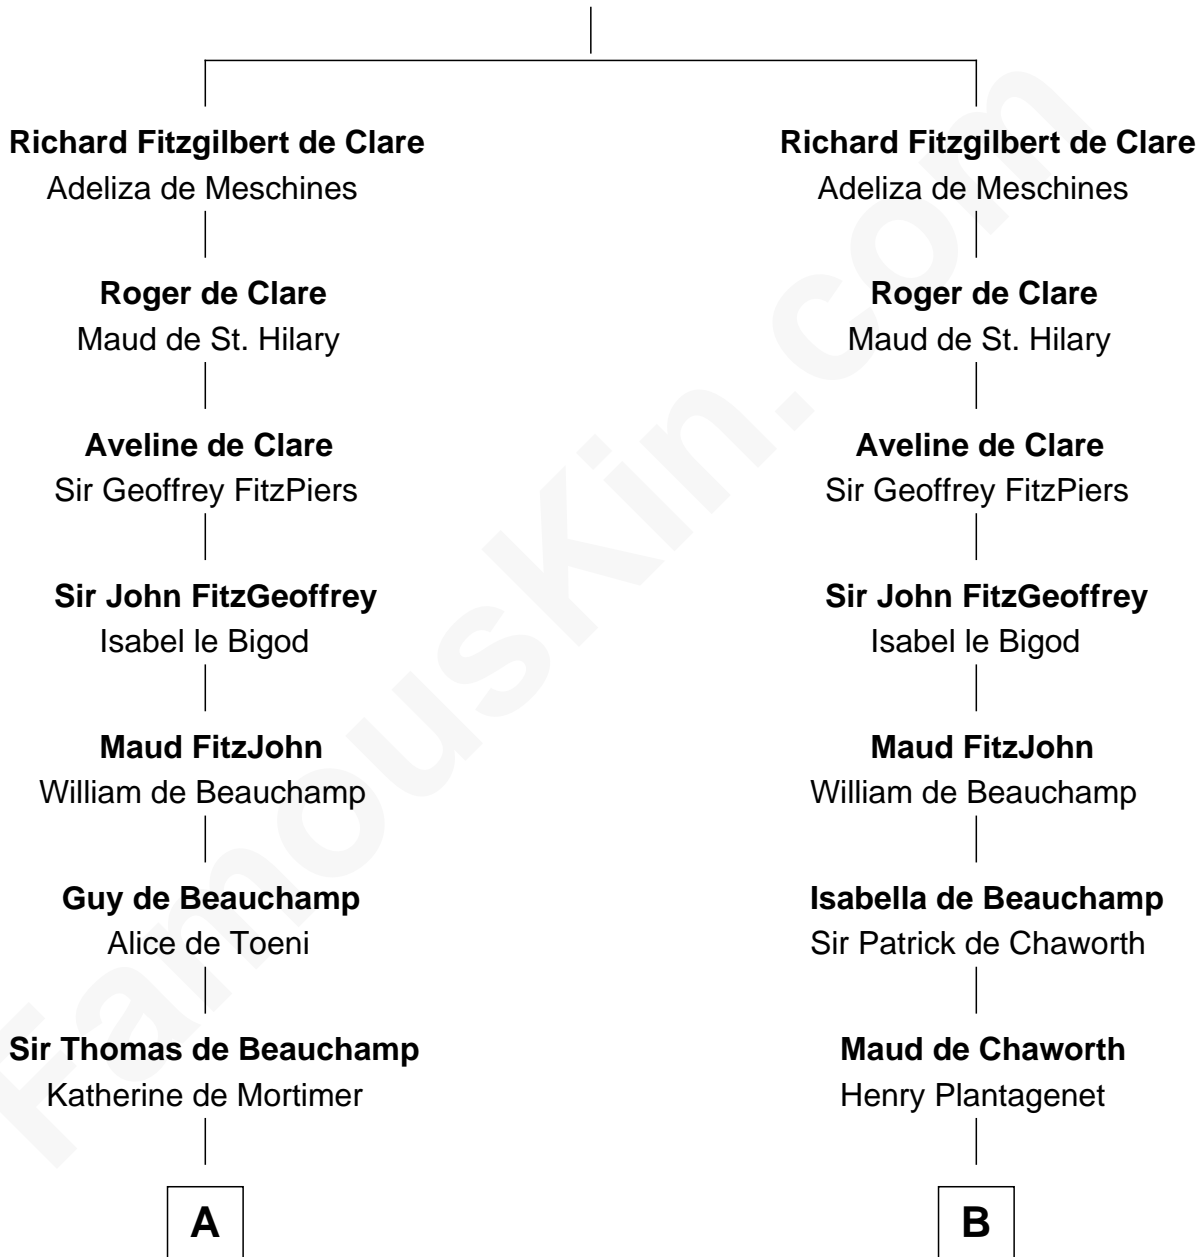

FamousKin.com
Relationship Chart of
William C. C. Claiborne
1st Governor of Louisiana

19th cousin 2 times removed of
Patrick Henry
1st and 6th Governor of Virginia

Gilbert Fitzrichard de Clare
 Adeliza de Clermont-en-Beauvaisis

C

Ann West
Henry Fox

Ann Fox
Thomas Claiborne

Nathaniel Claiborne
Jane Cole

William Claiborne
Mary Leigh

William C. C. Claiborne
1st Governor of Louisiana

D

Jean Robertson
Alexander Henry

John Henry
Mrs. Sarah Winston Syme

Patrick Henry
1st & 6th Gov. of Virginia