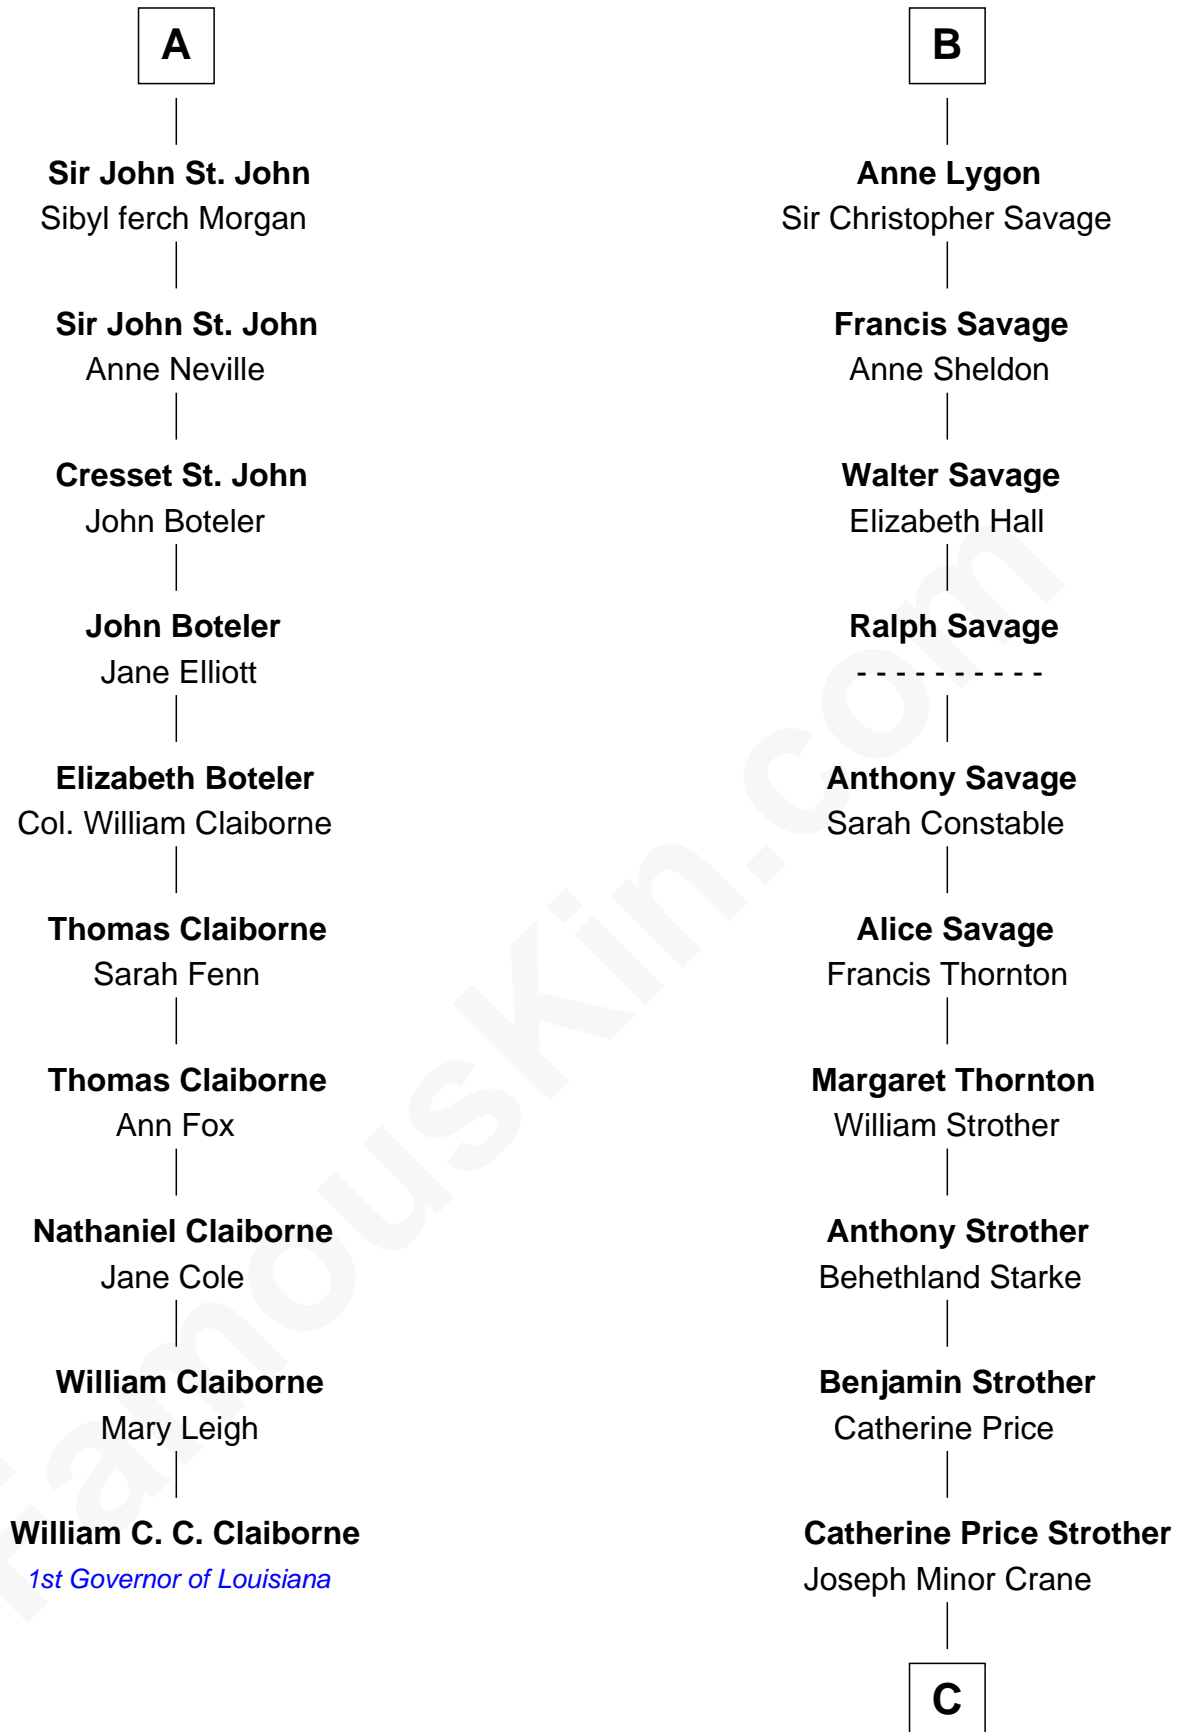

# FamousKin.com Relationship Chart of

**William C. C. Claiborne**

*1st Governor of Louisiana*

16th cousin 4 times removed of

**Randolph Scott**

*Movie Actor*

**Sir Walter de Beauchamp**

Alice de Tony

**C**

—  
**John William Crane**  
Margaret Ann Sadler

—  
**Joseph Minor Crane**  
Lavinia Lionberger

—  
**Lucy Lionberger Crane**  
George Grant Scott

—  
**Randolph Scott**  
*Movie Actor*

FamousKin.com