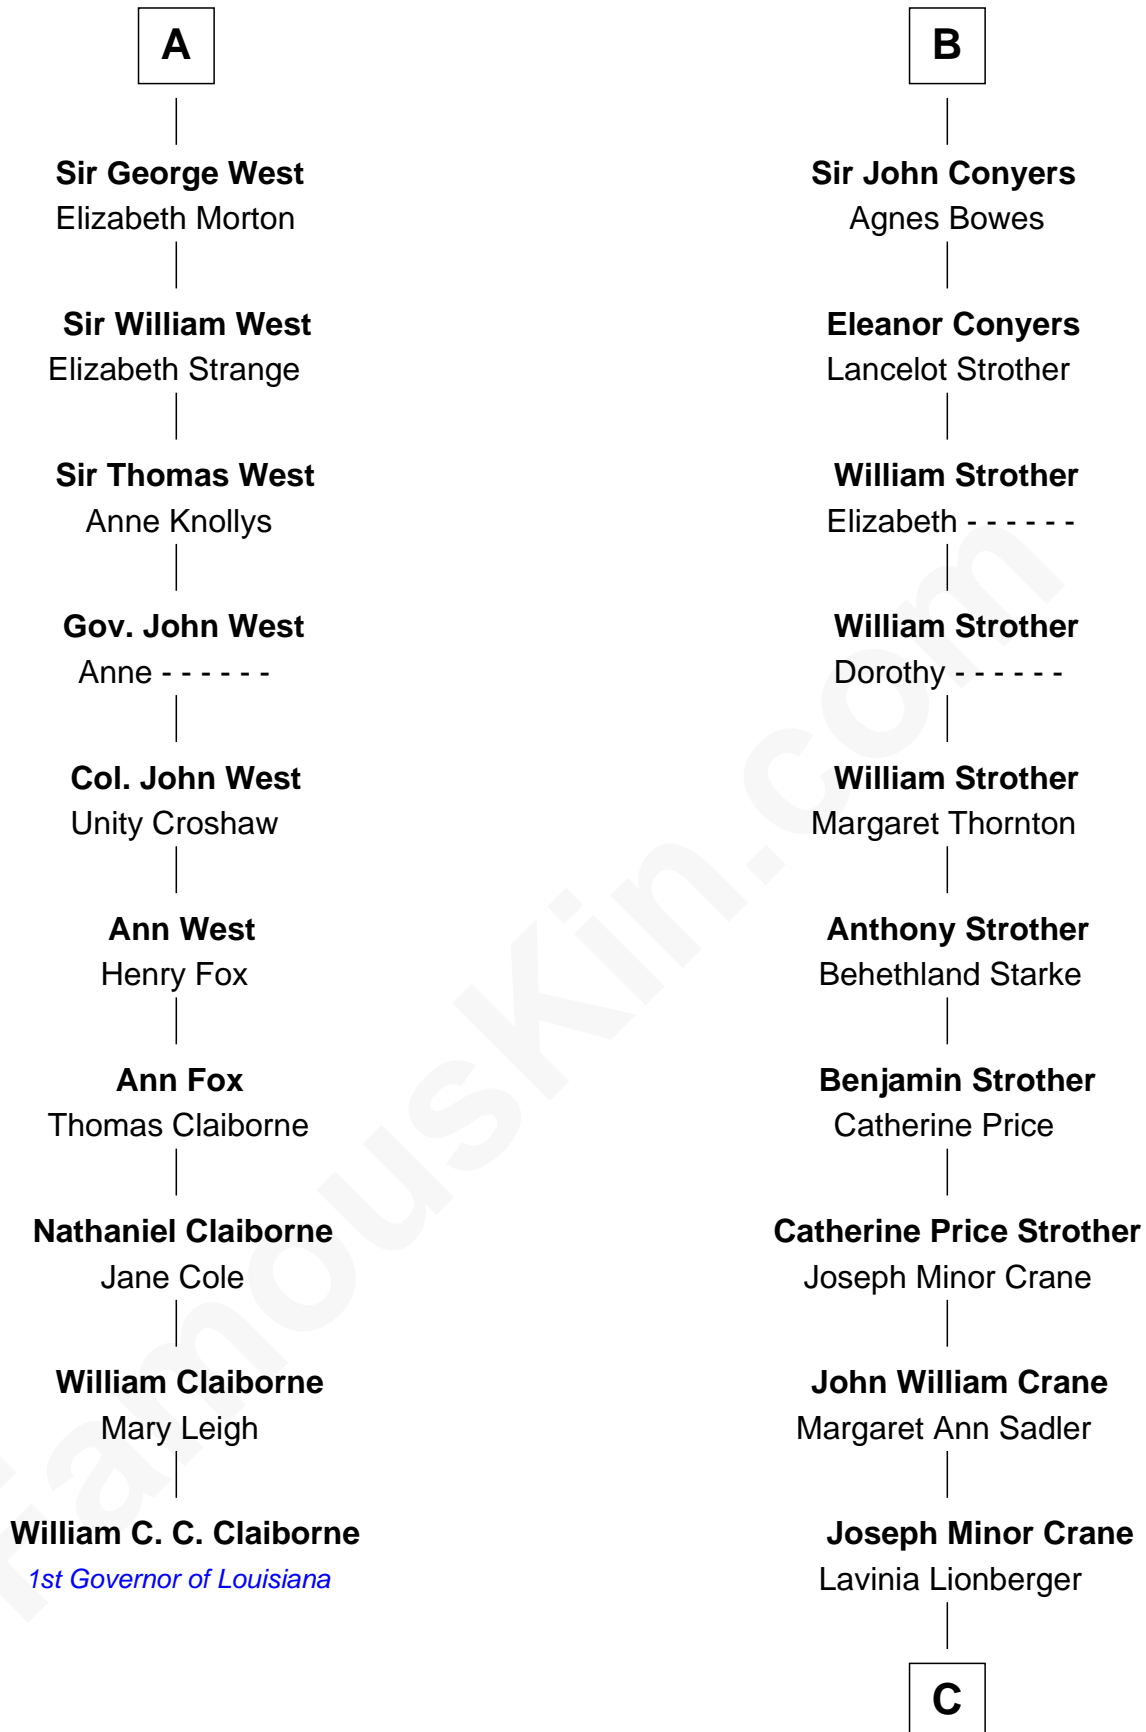

FamousKin.com
Relationship Chart of
William C. C. Claiborne
1st Governor of Louisiana

16th cousin 2 times removed of
Randolph Scott
Movie Actor

C

Lucy Lionberger Crane

George Grant Scott

Randolph Scott

Movie Actor

FamousKin.com