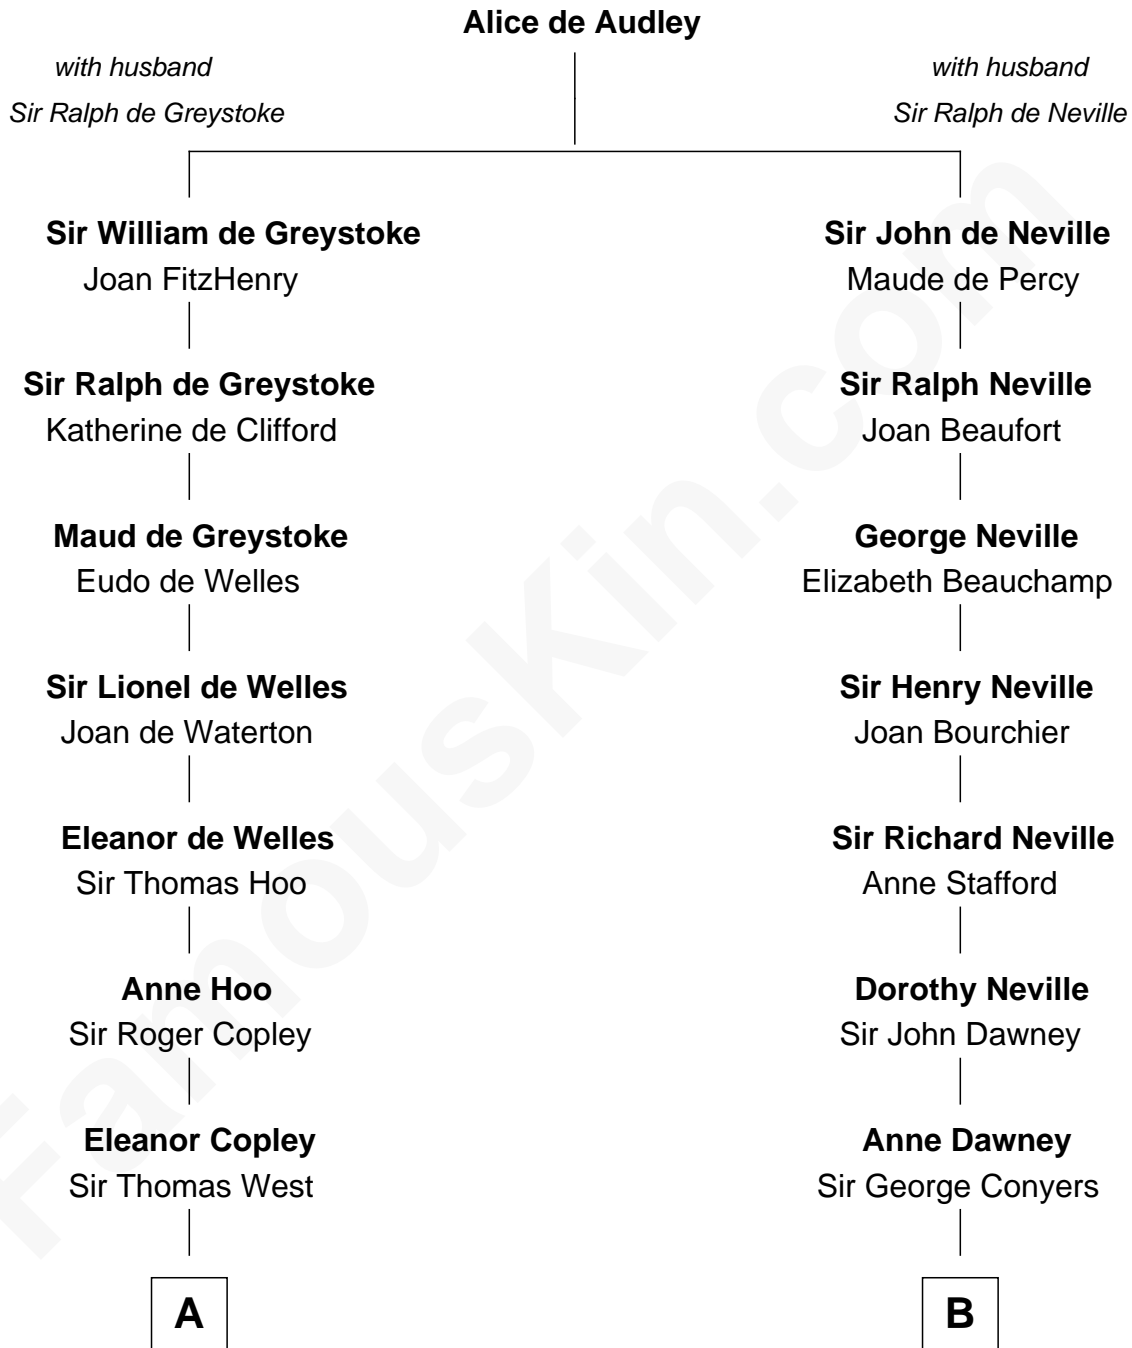

FamousKin.com
Relationship Chart of
William C. C. Claiborne
1st Governor of Louisiana

16th cousin 2 times removed of
Randolph Scott
Movie Actor

C

Lucy Lionberger Crane

George Grant Scott

Randolph Scott

Movie Actor

FamousKin.com