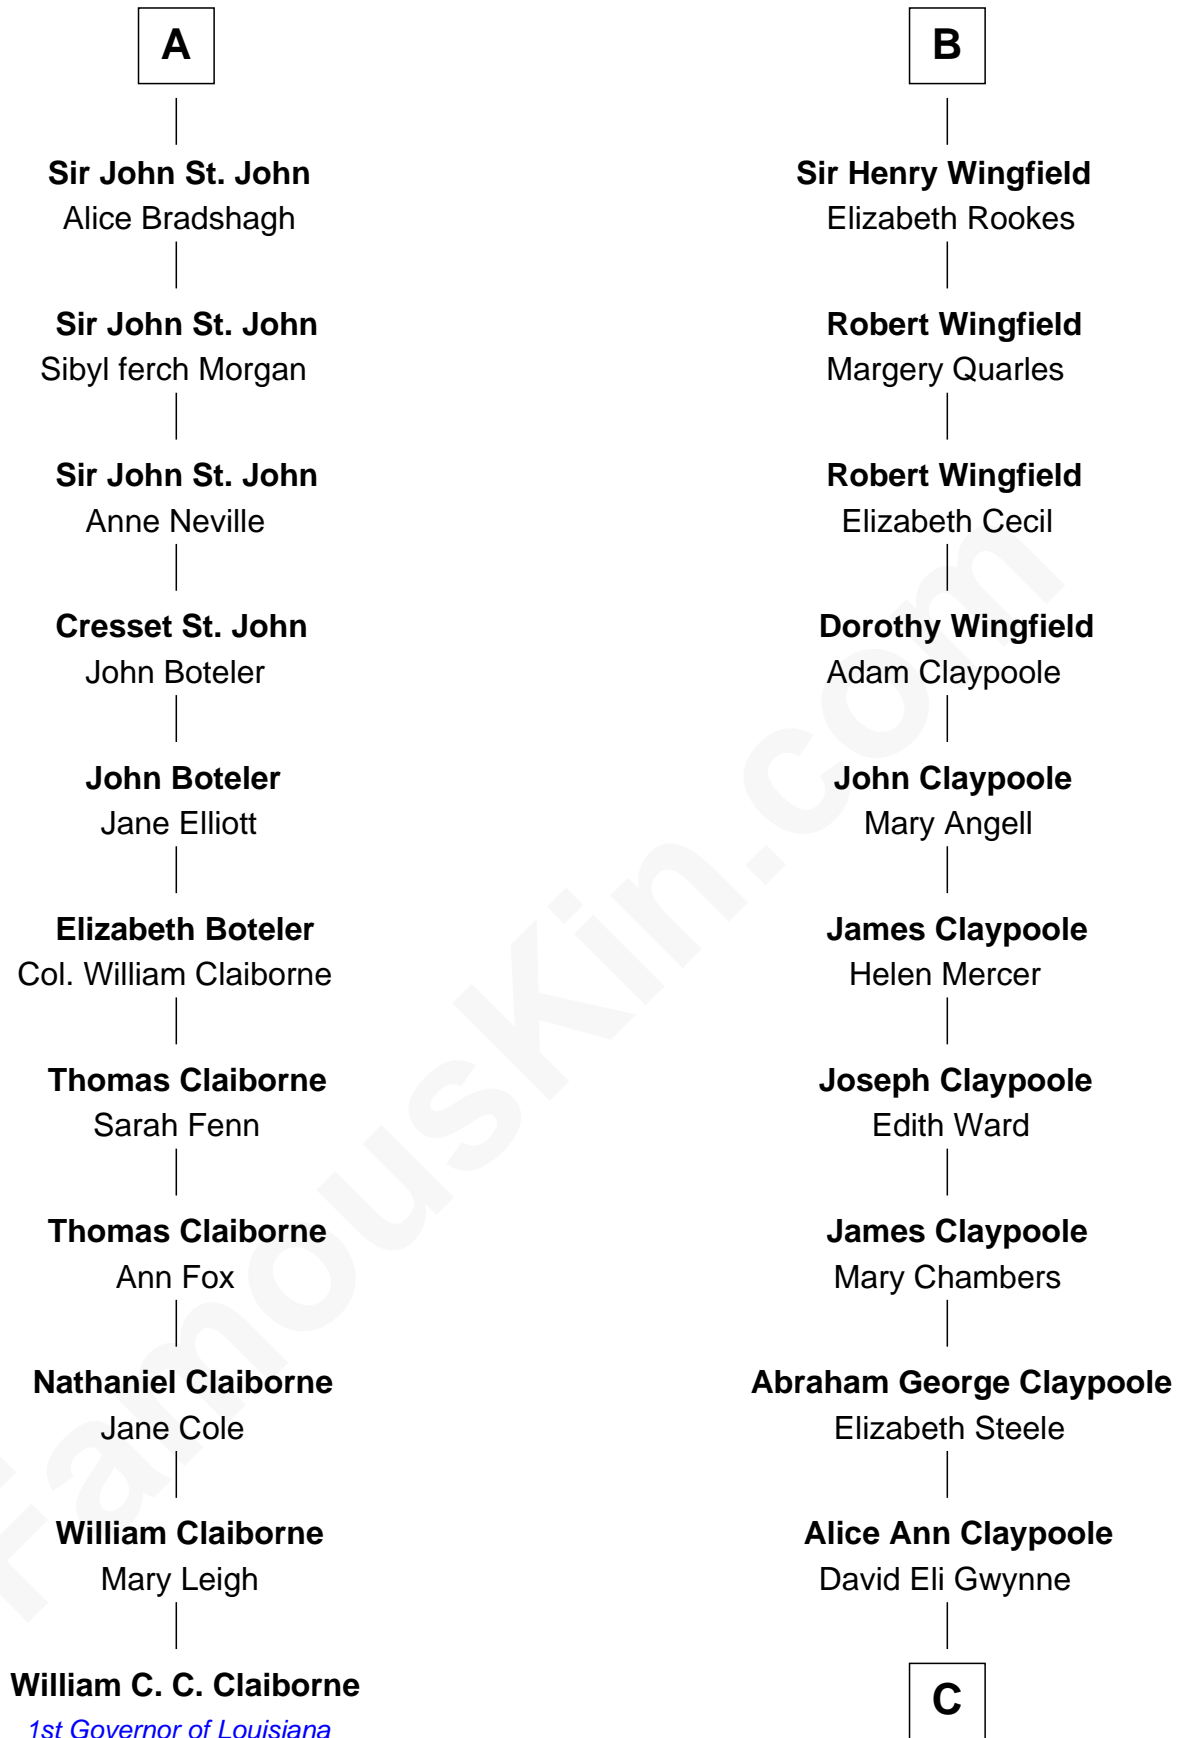

FamousKin.com
Relationship Chart of
William C. C. Claiborne
1st Governor of Louisiana

17th cousin 4 times removed of

Anderson Cooper
Television Journalist

C

Abraham Evan Gwynne

Rachel Moore Flagg

Alice Claypoole Gwynne

Cornelius Vanderbilt

Reginald Claypoole Vanderbilt

Gloria Maria Mercedes Morgan

Gloria Laura Morgan Vanderbilt

Wyatt Emory Cooper

Anderson Cooper

Television Journalist