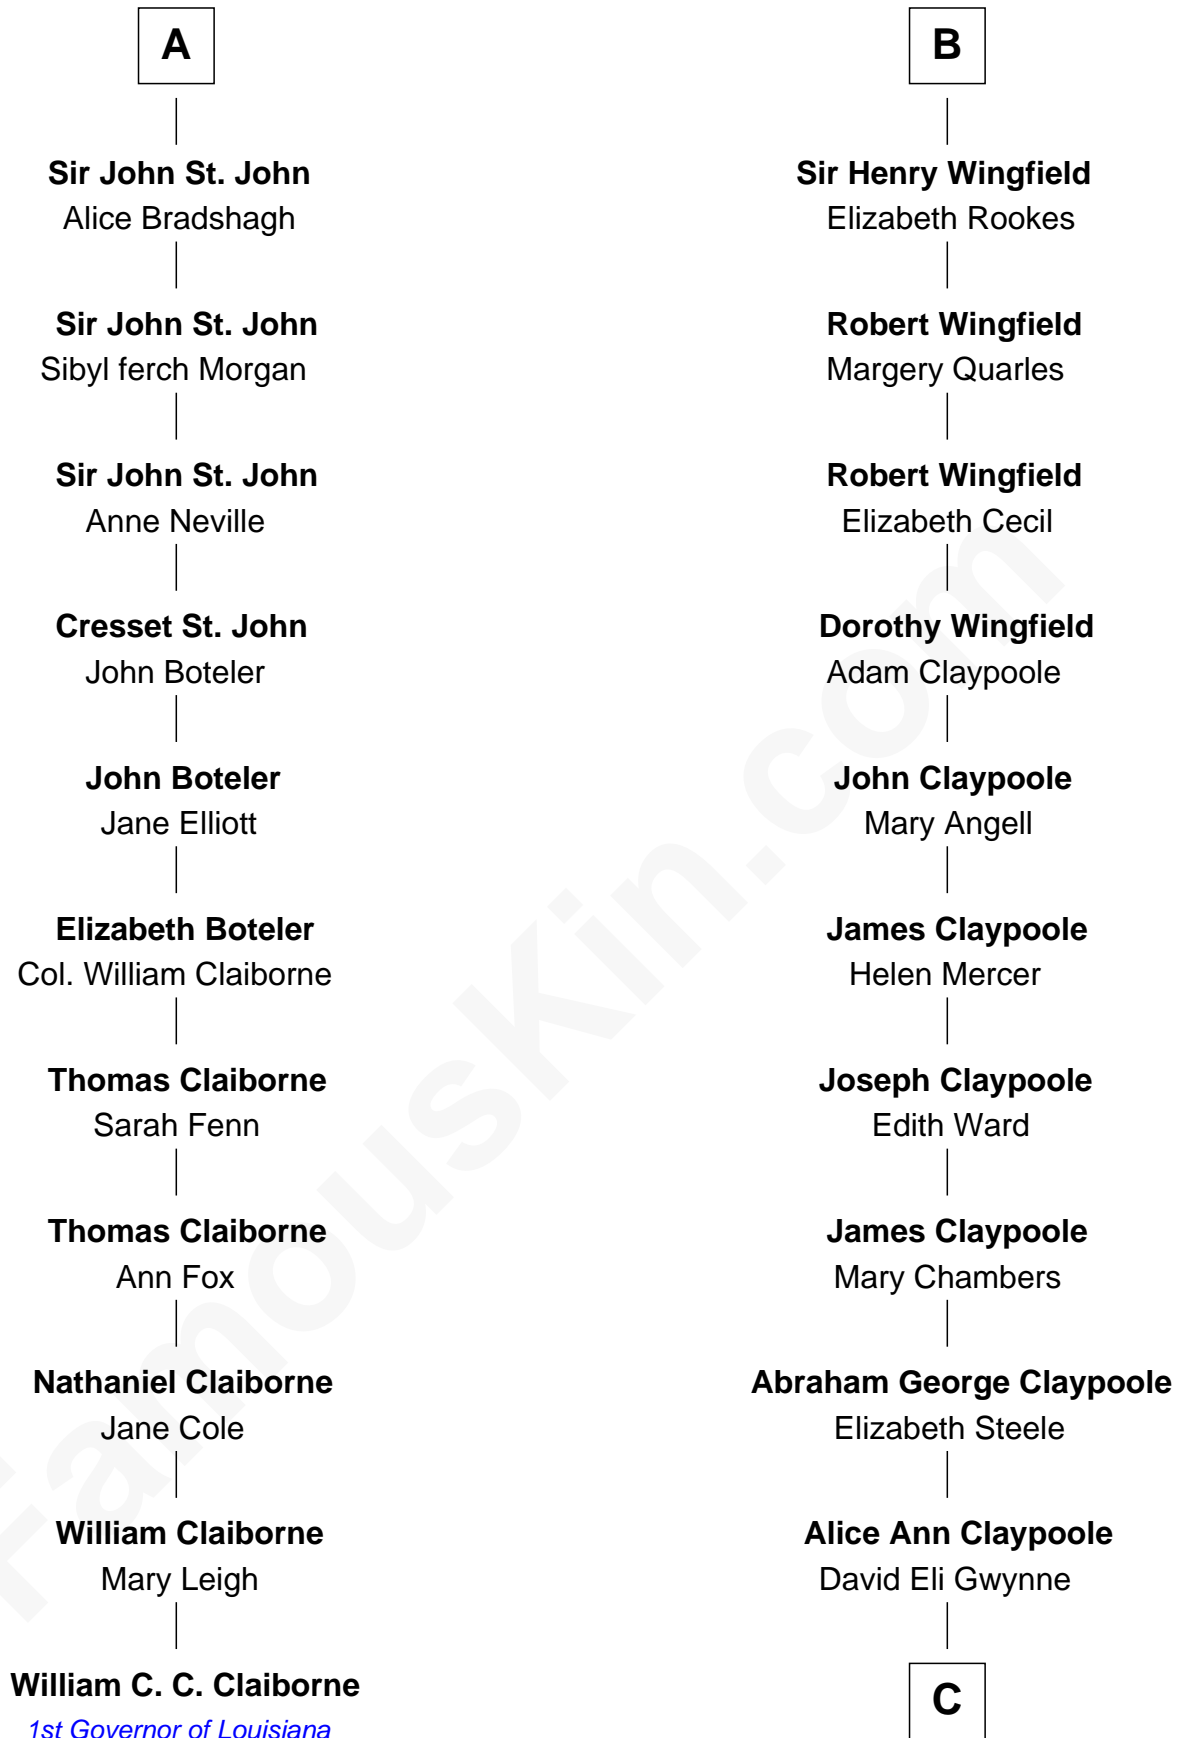

**FamousKin.com**  
**Relationship Chart of**  
**William C. C. Claiborne**  
*1st Governor of Louisiana*

17th cousin 3 times removed of

**Gloria Vanderbilt**  
*Fashion Designer*

**C**

**Abraham Evan Gwynne**

Rachel Moore Flagg

**Alice Claypoole Gwynne**

Cornelius Vanderbilt

**Reginald Claypoole Vanderbilt**

Gloria Maria Mercedes Morgan

**Gloria Vanderbilt**

*Fashion Designer*

FamousKin.com