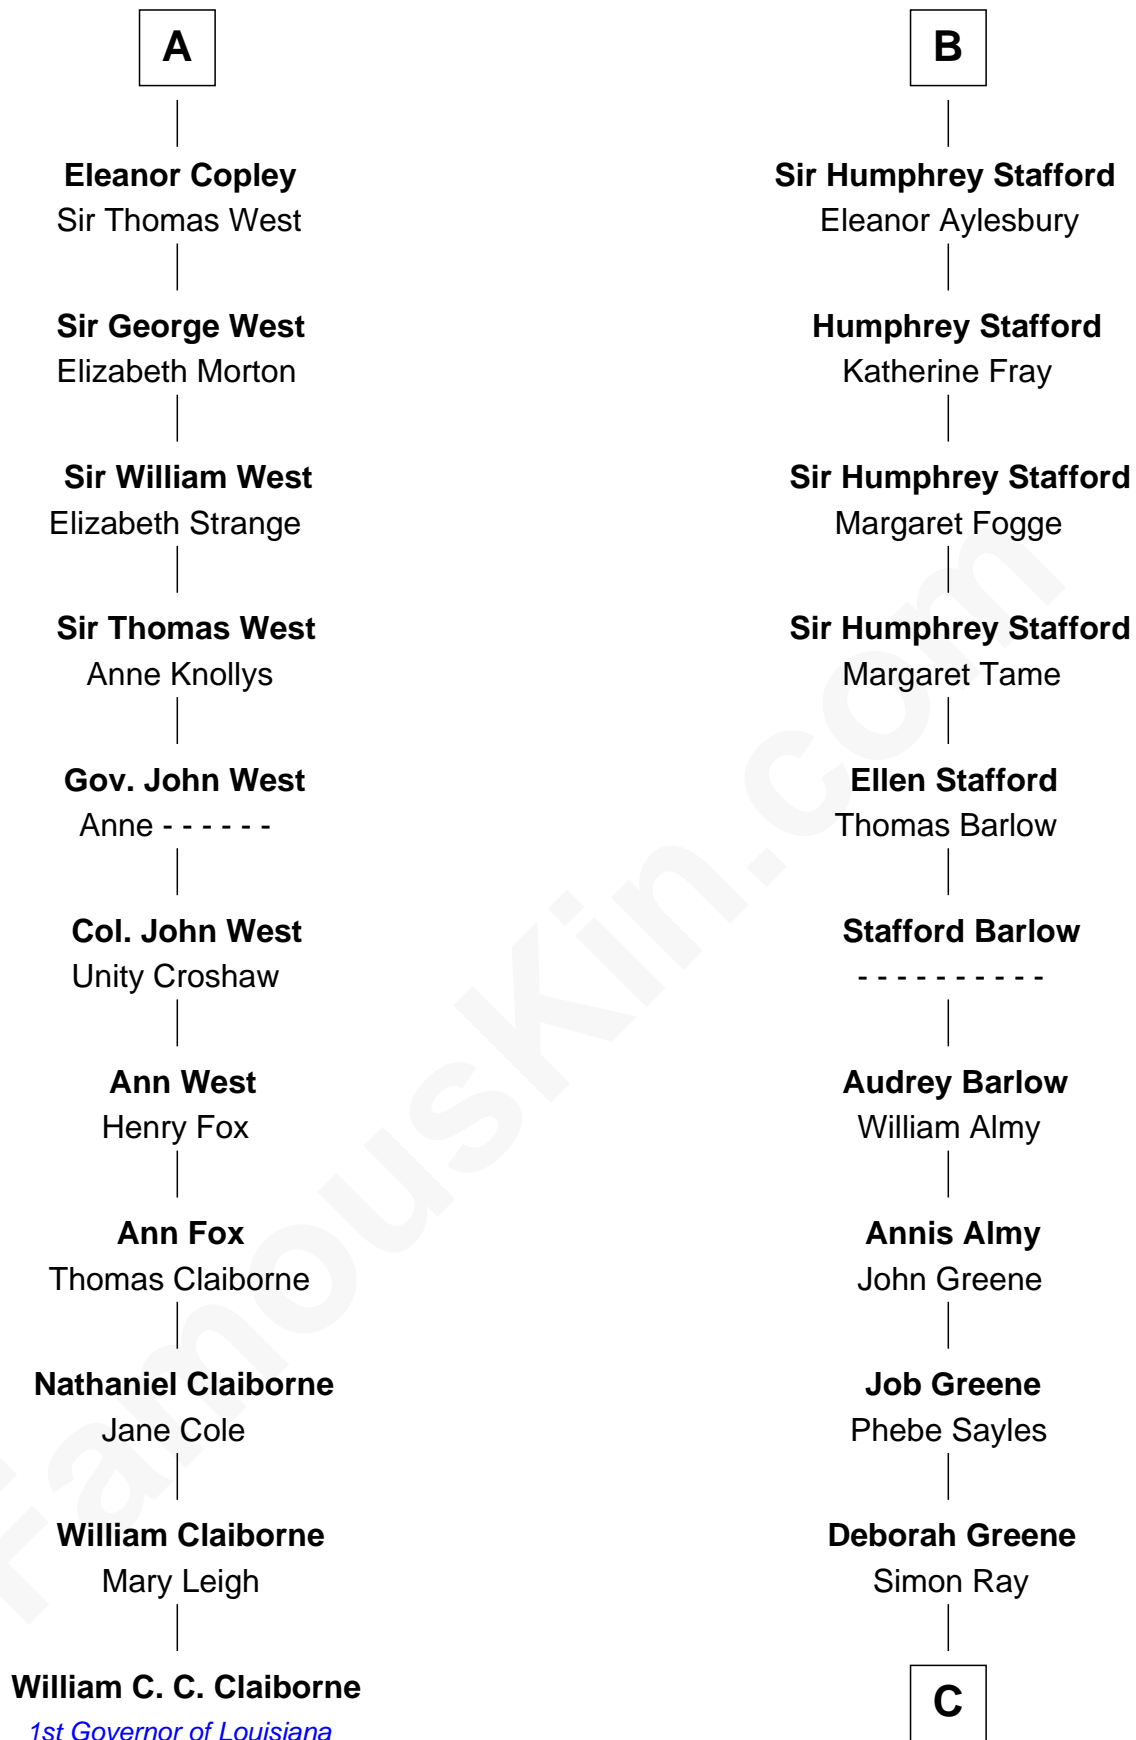

FamousKin.com
Relationship Chart of
William C. C. Claiborne
1st Governor of Louisiana

17th cousin 3 times removed of

Julia (Ward) Howe
Author of "The Battle Hymn of the Republic"

Sir Roger de Somery
 Nichole d'Aubenev

C

—
Anna Ray

Samuel Ward

—
Samuel Ward

Phebe Greene

—
Samuel Ward

Julia Rush Cutler

—
Julia (Ward) Howe

American Poet