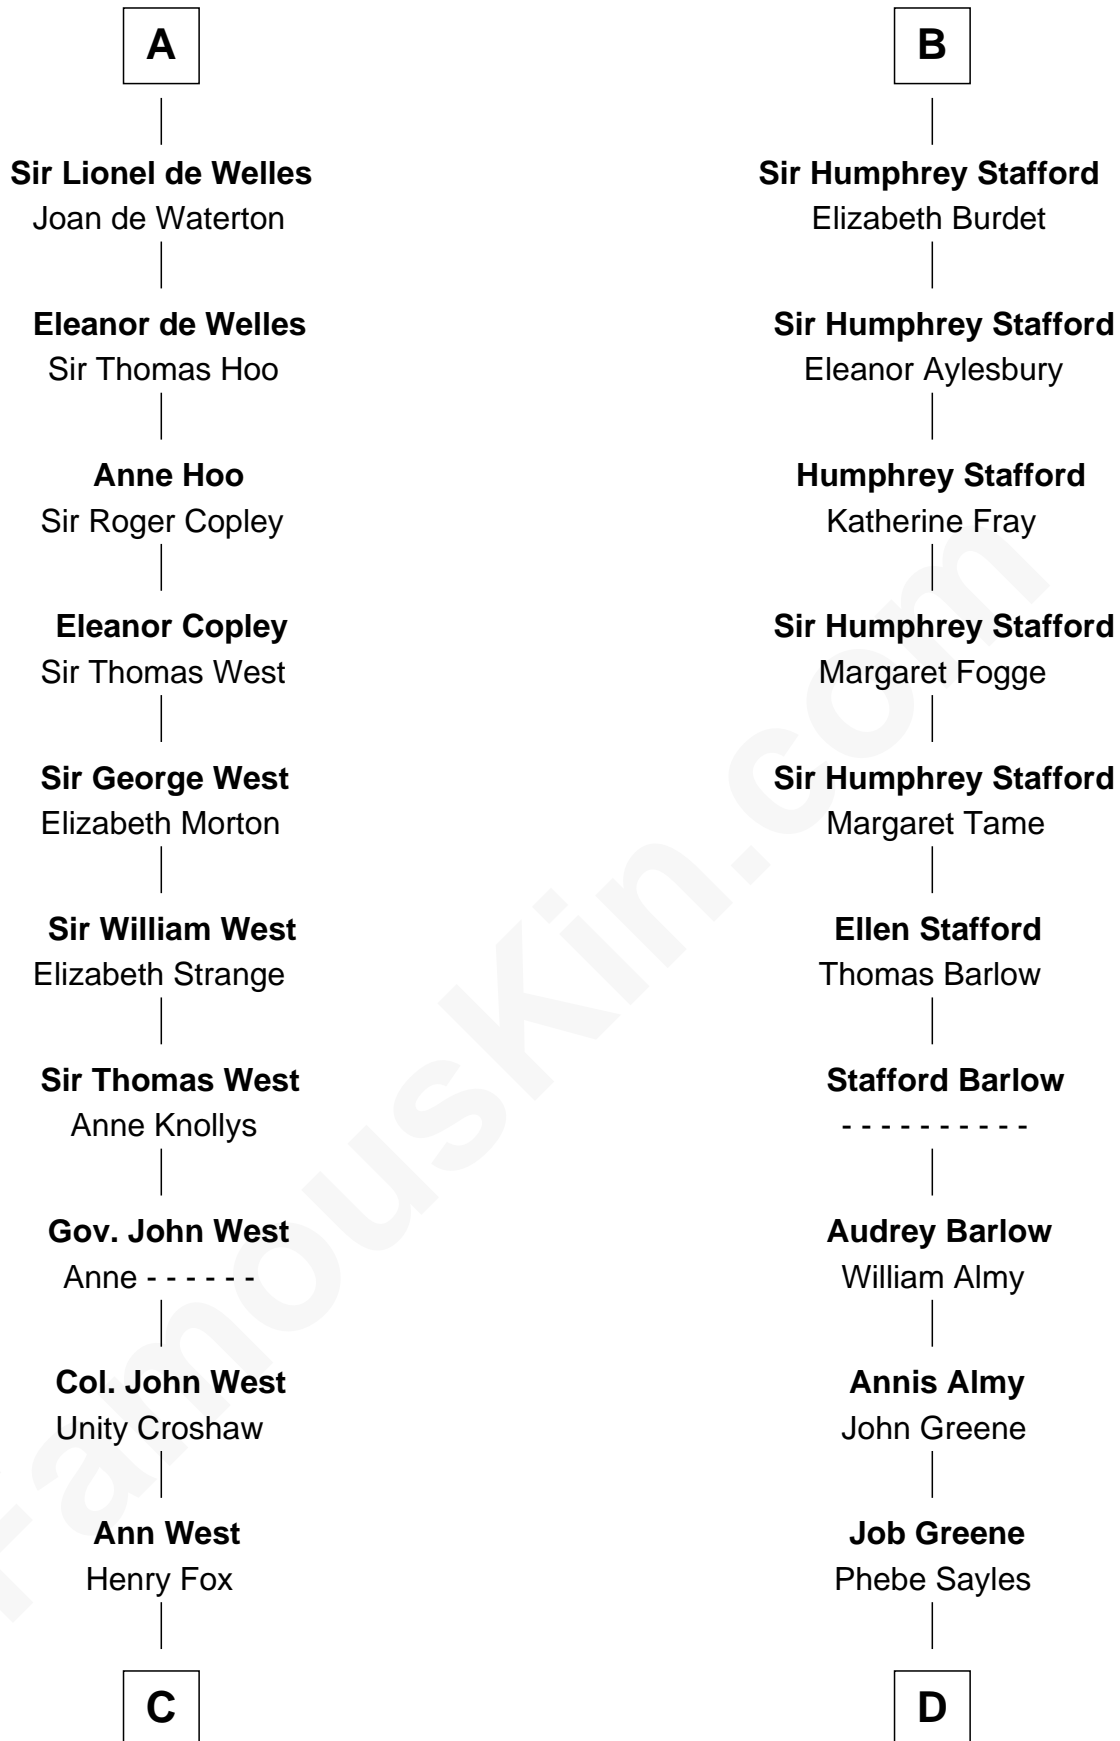

FamousKin.com
Relationship Chart of
William C. C. Claiborne
1st Governor of Louisiana

20th cousin 1 time removed of

Julia (Ward) Howe
Author of "The Battle Hymn of the Republic"

C

Ann Fox

Thomas Claiborne

Nathaniel Claiborne

Jane Cole

William Claiborne

Mary Leigh

William C. C. Claiborne

1st Governor of Louisiana

D

Deborah Greene

Simon Ray

Anna Ray

Samuel Ward

Samuel Ward

Phebe Greene

Samuel Ward

Julia Rush Cutler

Julia (Ward) Howe

American Poet