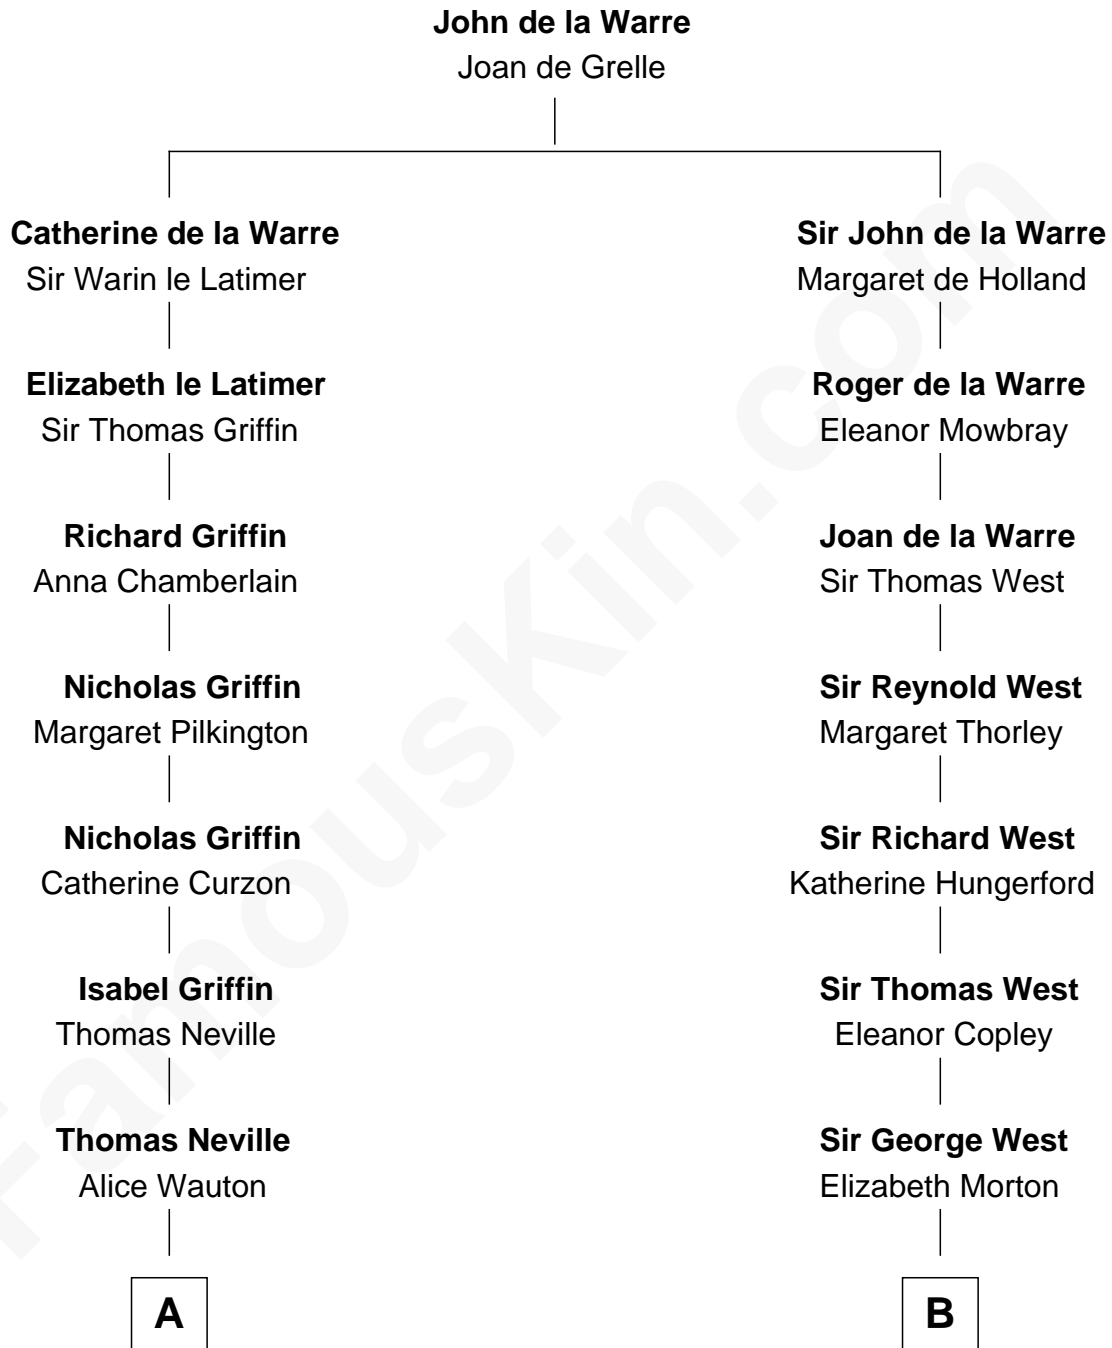

FamousKin.com
Relationship Chart of
William C. C. Claiborne
1st Governor of Louisiana

15th cousin 4 times removed of
Ray Bradbury
Author of The Martian Chronicles

C

Samuel Hinkston Bradbury

Minnie Alice Davis

Leonard Spaulding Bradbury

Esther Marie Moberg

Ray Bradbury

Author of [The Martian Chronicles](#)

FamousKin.com