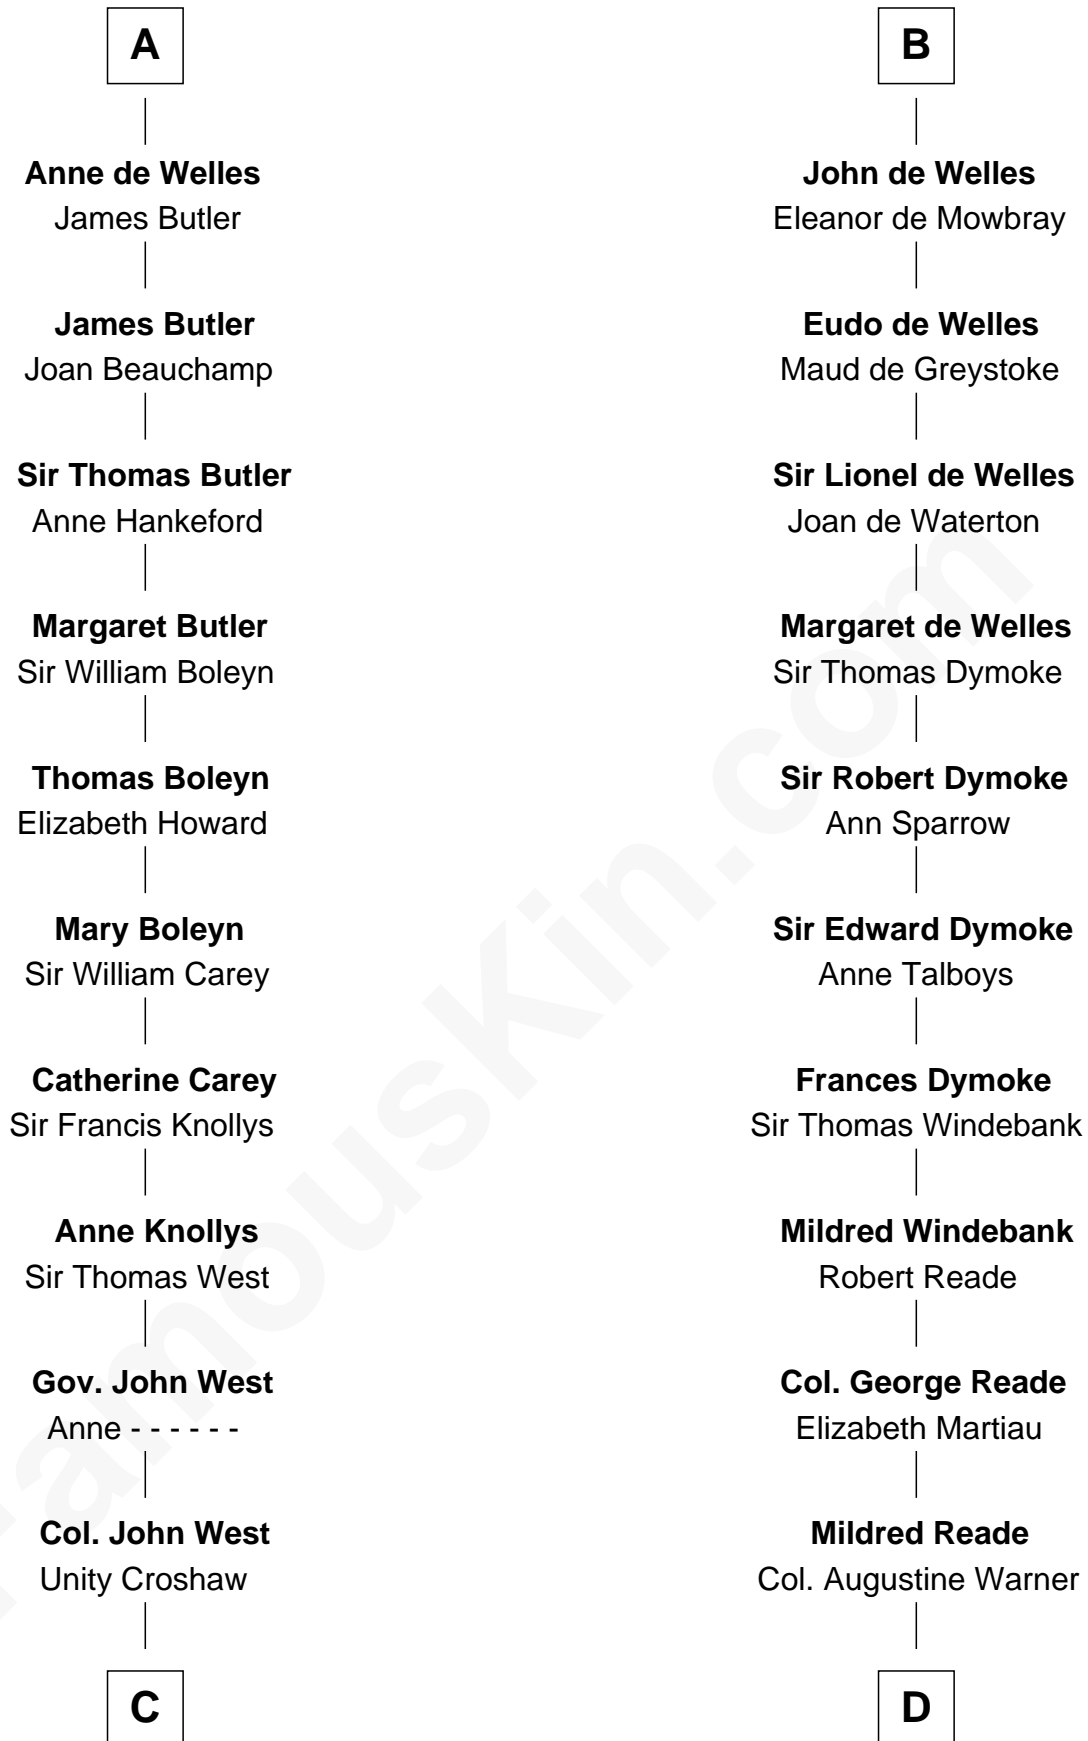

FamousKin.com
Relationship Chart of
William C. C. Claiborne
1st Governor of Louisiana

19th cousin 2 times removed of
George Washington
1st U.S. President

C

Ann West
Henry Fox

Ann Fox
Thomas Claiborne

Nathaniel Claiborne
Jane Cole

William Claiborne
Mary Leigh

William C. C. Claiborne
1st Governor of Louisiana

D

Mildred Warner
Lawrence Washington

Augustine Washington
Mary Ball

George Washington
1st U.S. President

FamousKin.com