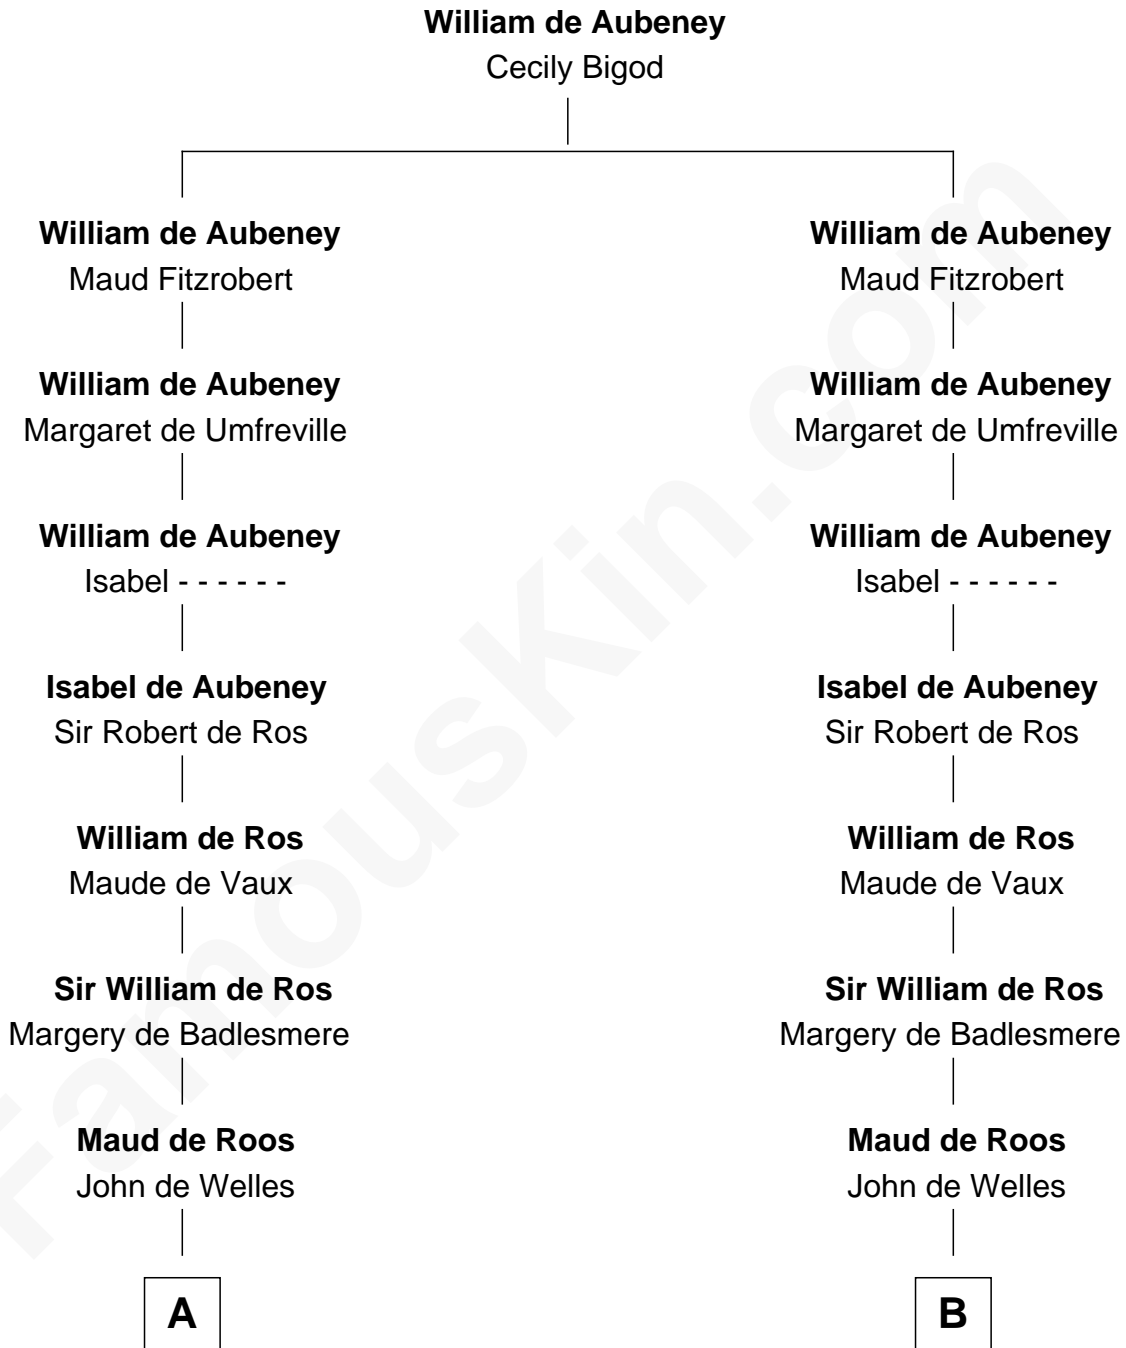

FamousKin.com
Relationship Chart of
William C. C. Claiborne
1st Governor of Louisiana

19th cousin 2 times removed of
George Washington
1st U.S. President

C

Ann West
Henry Fox

Ann Fox
Thomas Claiborne

Nathaniel Claiborne
Jane Cole

William Claiborne
Mary Leigh

William C. C. Claiborne
1st Governor of Louisiana

D

Mildred Warner
Lawrence Washington

Augustine Washington
Mary Ball

George Washington
1st U.S. President

FamousKin.com