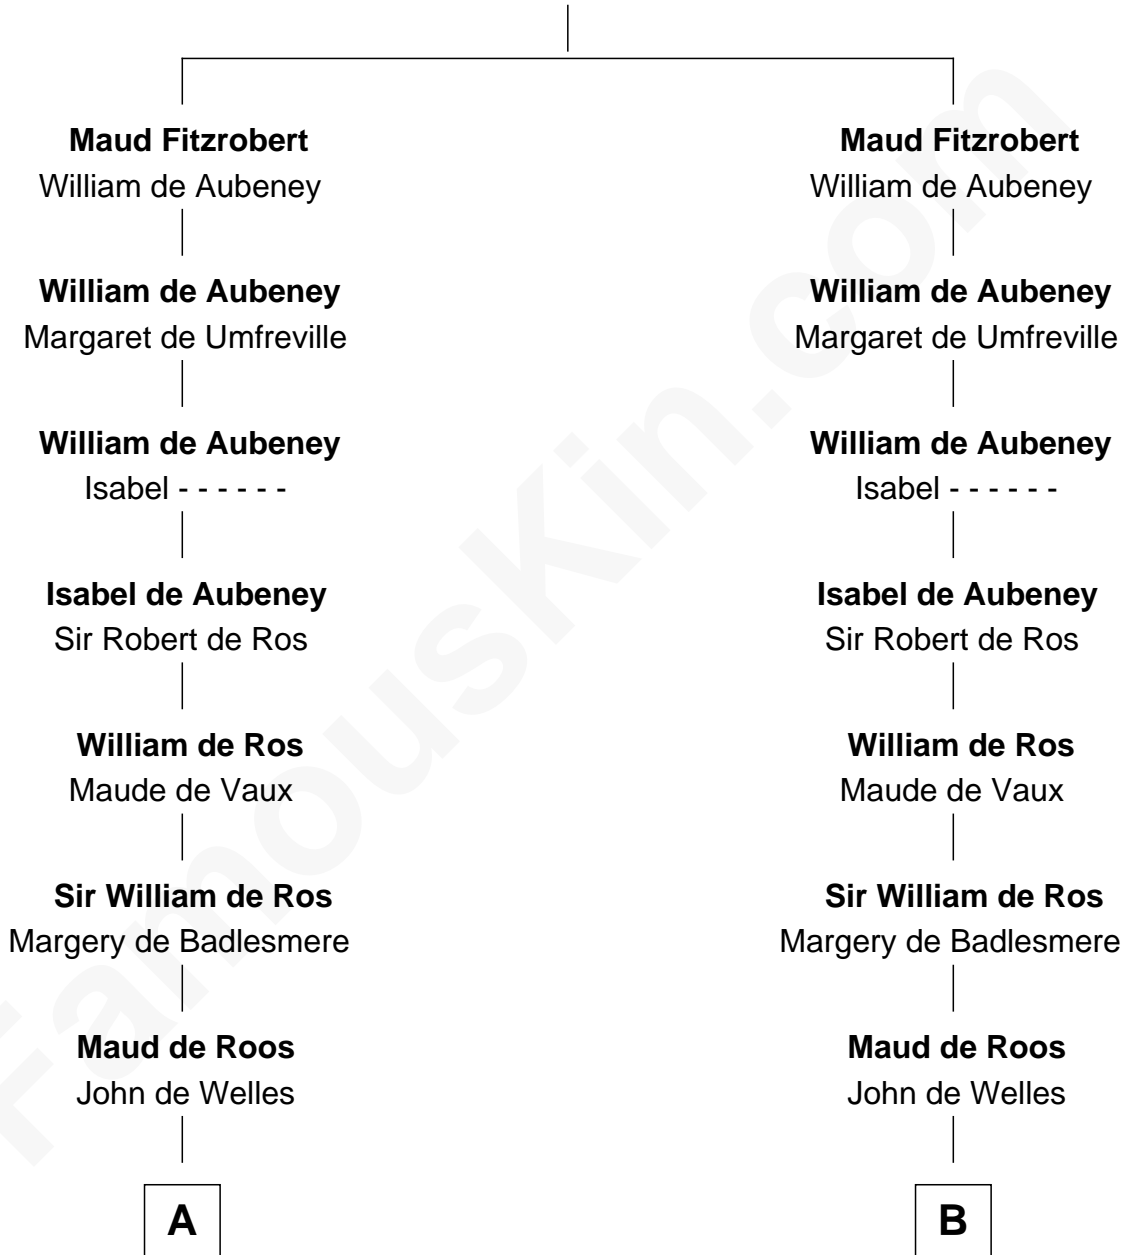

**FamousKin.com**  
**Relationship Chart of**  
**William C. C. Claiborne**  
*1st Governor of Louisiana*

**19th cousin 2 times removed of**  
**George Washington**  
*1st U.S. President*

**Robert Fitzrichard**  
 Maud de St. Liz

**C**

**Ann West**  
Henry Fox

**Ann Fox**  
Thomas Claiborne

**Nathaniel Claiborne**  
Jane Cole

**William Claiborne**  
Mary Leigh

**William C. C. Claiborne**  
*1st Governor of Louisiana*

**D**

**Mildred Warner**  
Lawrence Washington

**Augustine Washington**  
Mary Ball

**George Washington**  
*1st U.S. President*