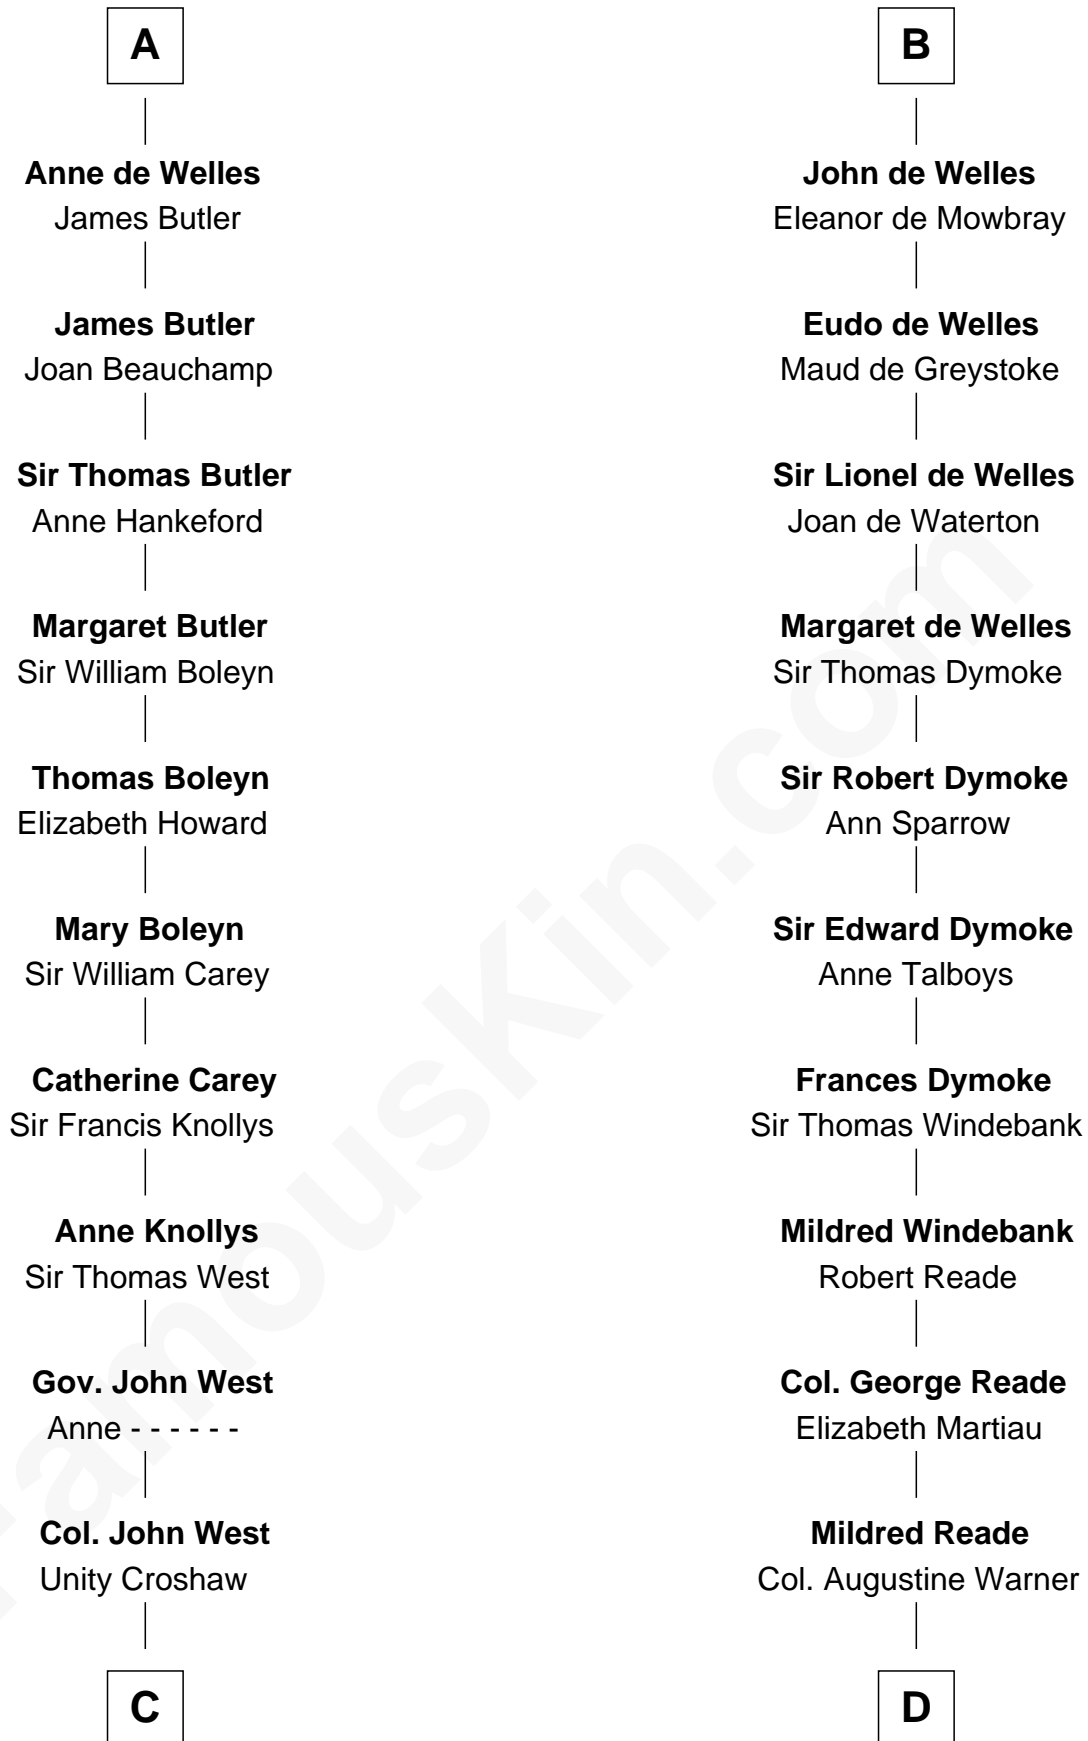

**FamousKin.com**  
**Relationship Chart of**  
**William C. C. Claiborne**  
*1st Governor of Louisiana*

**19th cousin 2 times removed of**  
**George Washington**  
*1st U.S. President*

**Robert Fitzrichard**  
 Maud de St. Liz

**C**

**Ann West**  
Henry Fox

**Ann Fox**  
Thomas Claiborne

**Nathaniel Claiborne**  
Jane Cole

**William Claiborne**  
Mary Leigh

**William C. C. Claiborne**  
*1st Governor of Louisiana*

**D**

**Mildred Warner**  
Lawrence Washington

**Augustine Washington**  
Mary Ball

**George Washington**  
*1st U.S. President*