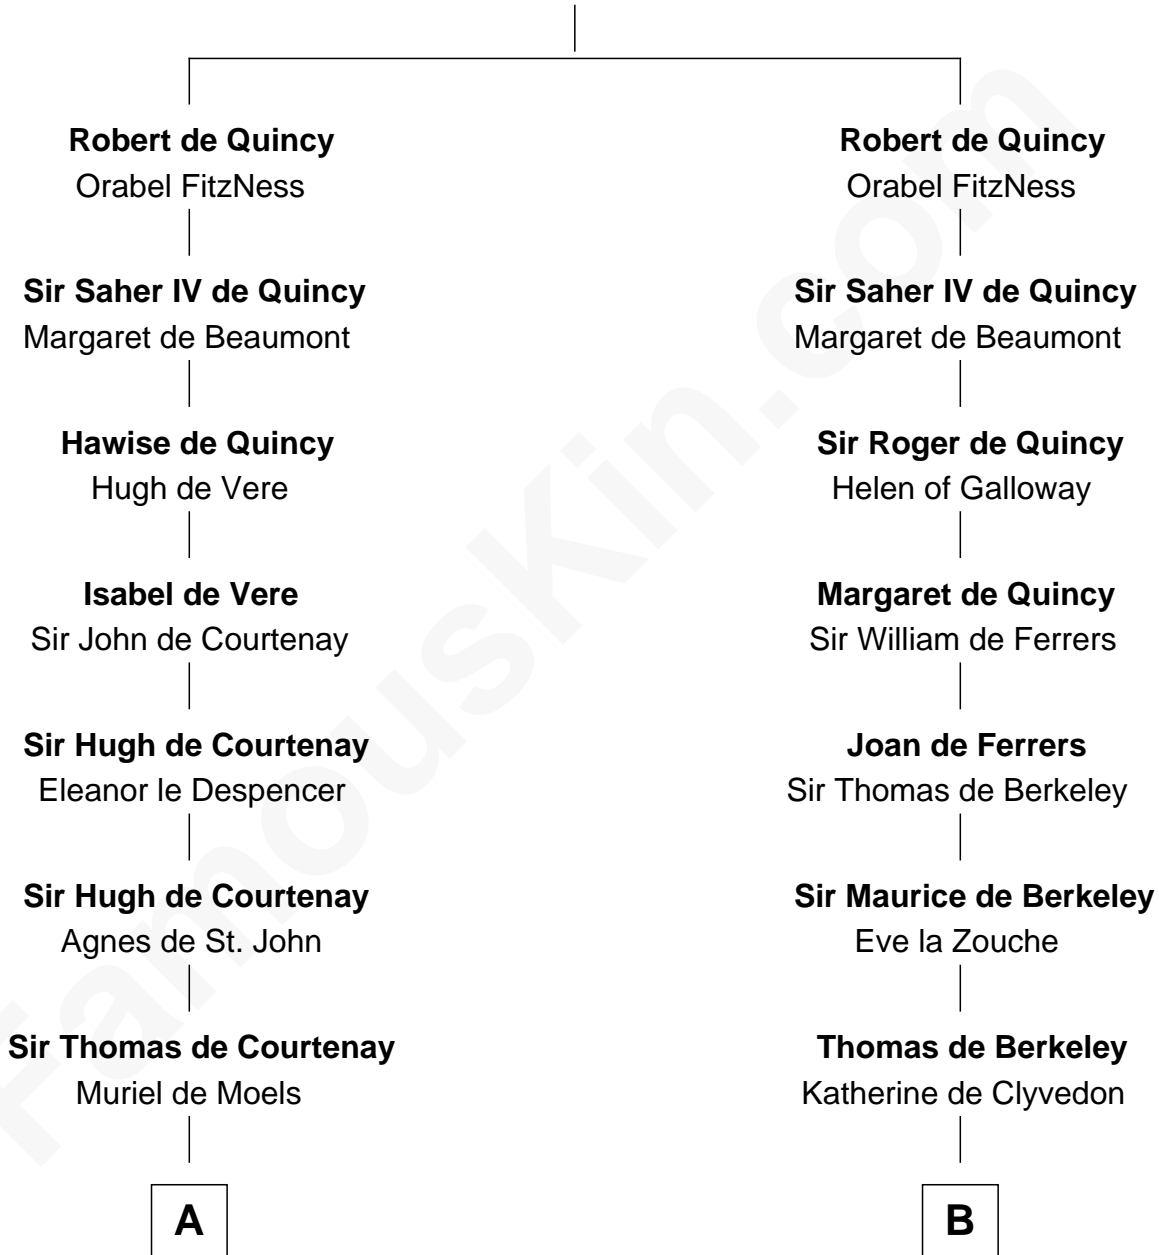

**FamousKin.com**  
**Relationship Chart of**  
**William C. C. Claiborne**  
*1st Governor of Louisiana*

**18th cousin 3 times removed of**  
**George Washington**  
*1st U.S. President*

**Saher I de Quincy**  
 Maud de St. Liz

**C**

**Ann West**  
Henry Fox

**Ann Fox**  
Thomas Claiborne

**Nathaniel Claiborne**  
Jane Cole

**William Claiborne**  
Mary Leigh

**William C. C. Claiborne**  
*1st Governor of Louisiana*

**D**

**Augustine Washington**  
Mary Ball

**George Washington**  
*1st U.S. President*

FamousKin.com