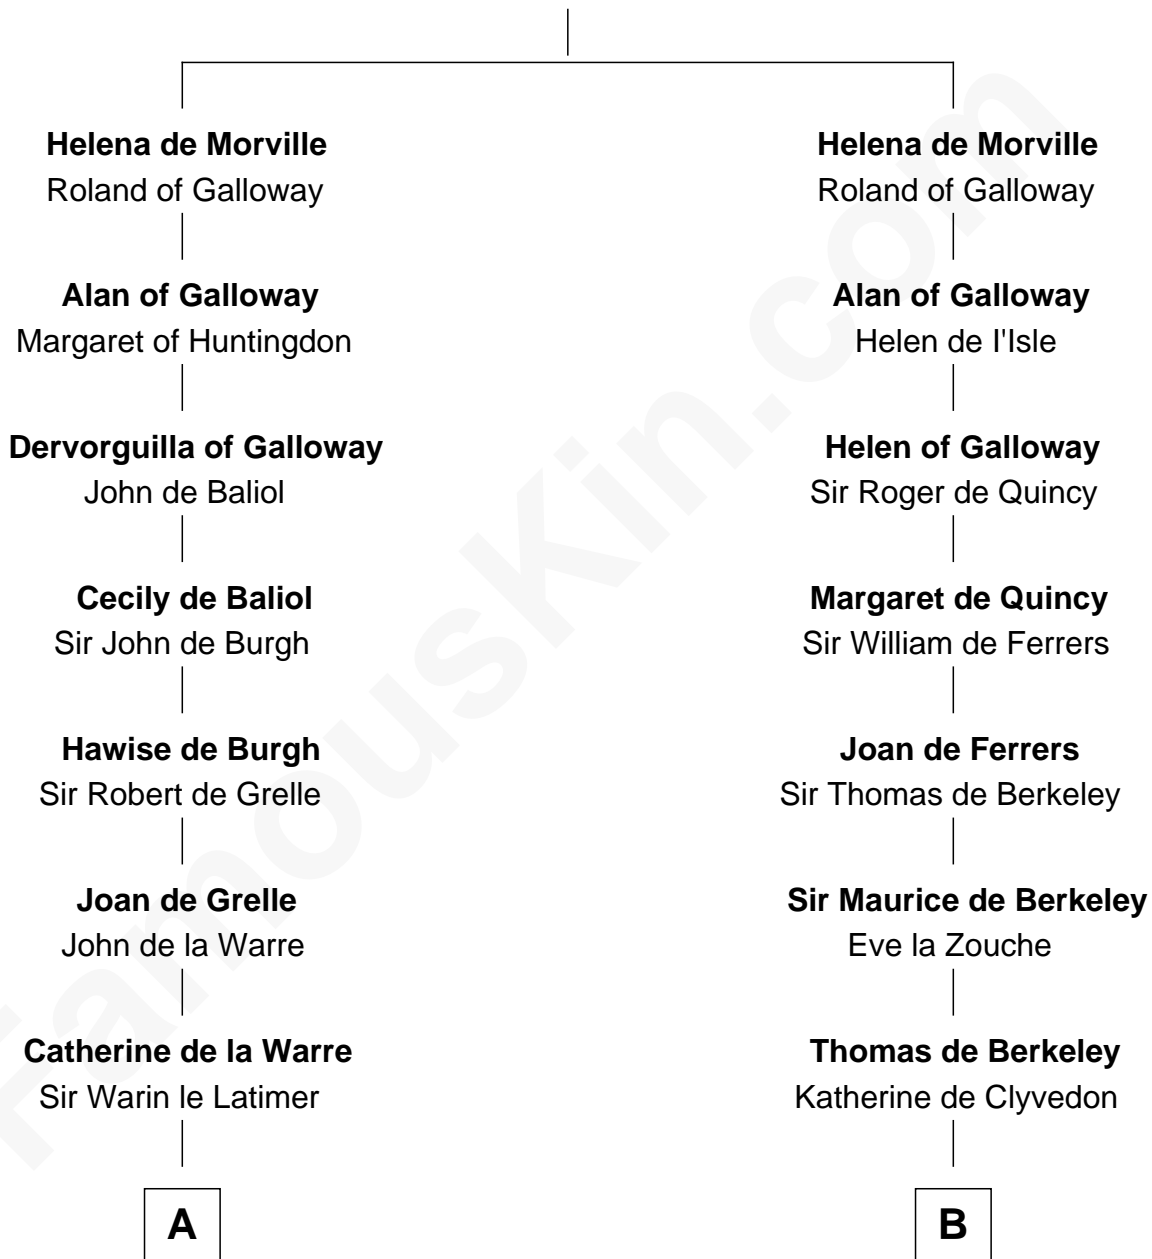

FamousKin.com
Relationship Chart of
William C. C. Claiborne
1st Governor of Louisiana

18th cousin 3 times removed of
George Washington
1st U.S. President

Richard de Morville
 Avice of Lancaster

C

Thomas Claiborne

Sarah Fenn

Thomas Claiborne

Ann Fox

Nathaniel Claiborne

Jane Cole

William Claiborne

Mary Leigh

William C. C. Claiborne

1st Governor of Louisiana

D

Augustine Washington

Mary Ball

George Washington

1st U.S. President

FamousKin.com