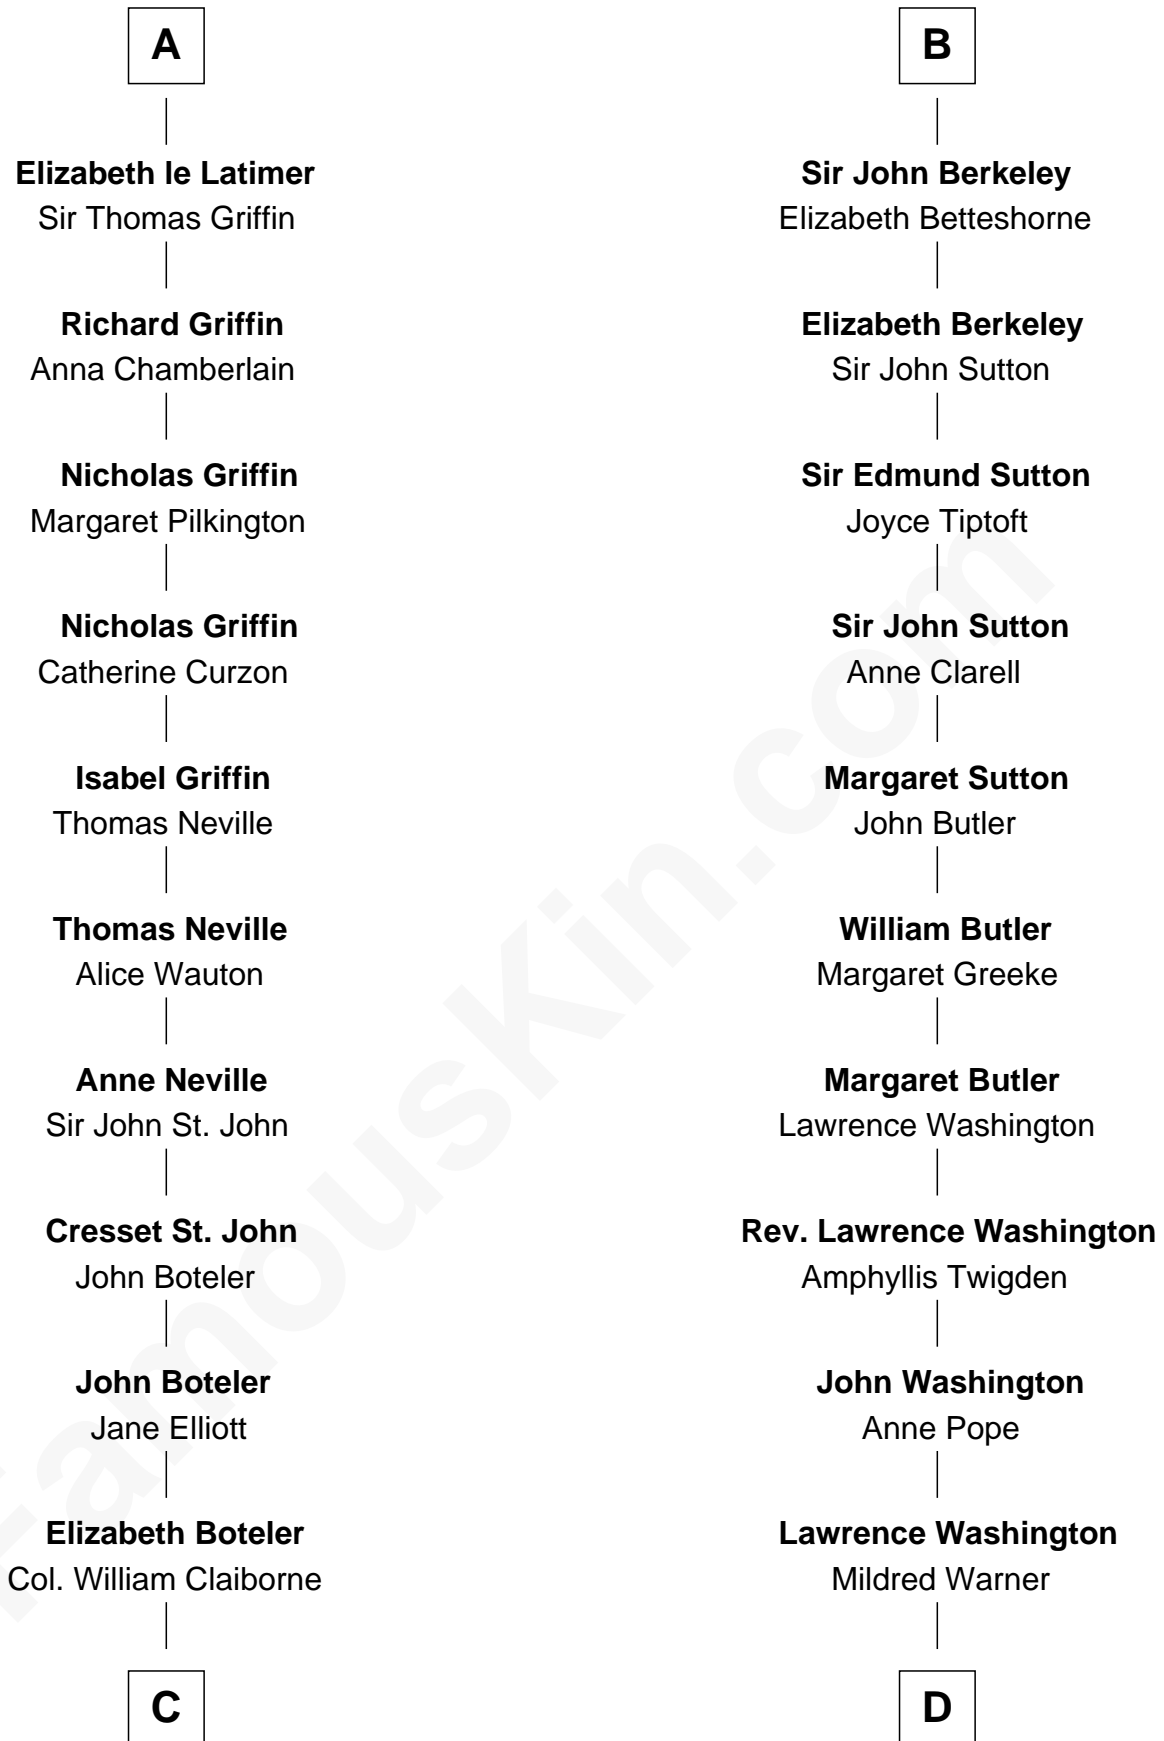

FamousKin.com
Relationship Chart of
William C. C. Claiborne
1st Governor of Louisiana

18th cousin 3 times removed of
George Washington
1st U.S. President

Richard de Morville
 Avice of Lancaster

C

Thomas Claiborne

Sarah Fenn

Thomas Claiborne

Ann Fox

Nathaniel Claiborne

Jane Cole

William Claiborne

Mary Leigh

William C. C. Claiborne