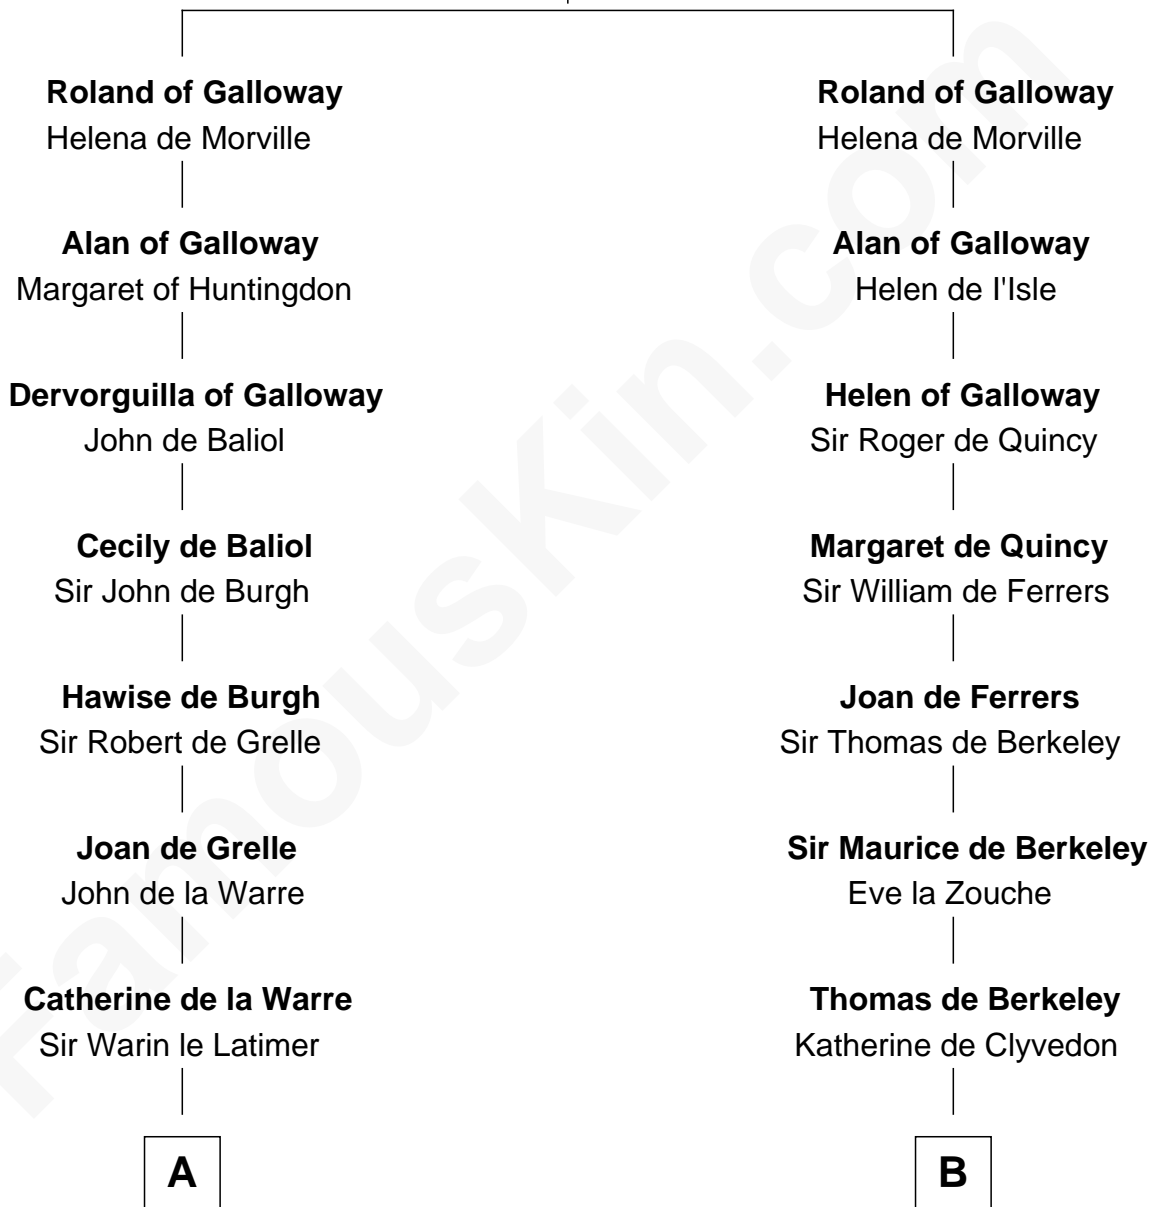

**FamousKin.com**  
**Relationship Chart of**  
**William C. C. Claiborne**  
*1st Governor of Louisiana*

**18th cousin 3 times removed of**  
**George Washington**  
*1st U.S. President*

**Uhtred of Galloway**  
 Gunnild of Dunbar

**C**

**Thomas Claiborne**

Sarah Fenn

**Thomas Claiborne**

Ann Fox

**Nathaniel Claiborne**

Jane Cole

**William Claiborne**

Mary Leigh

**William C. C. Claiborne**

*1st Governor of Louisiana*

**D**

**Augustine Washington**

Mary Ball

**George Washington**

*1st U.S. President*