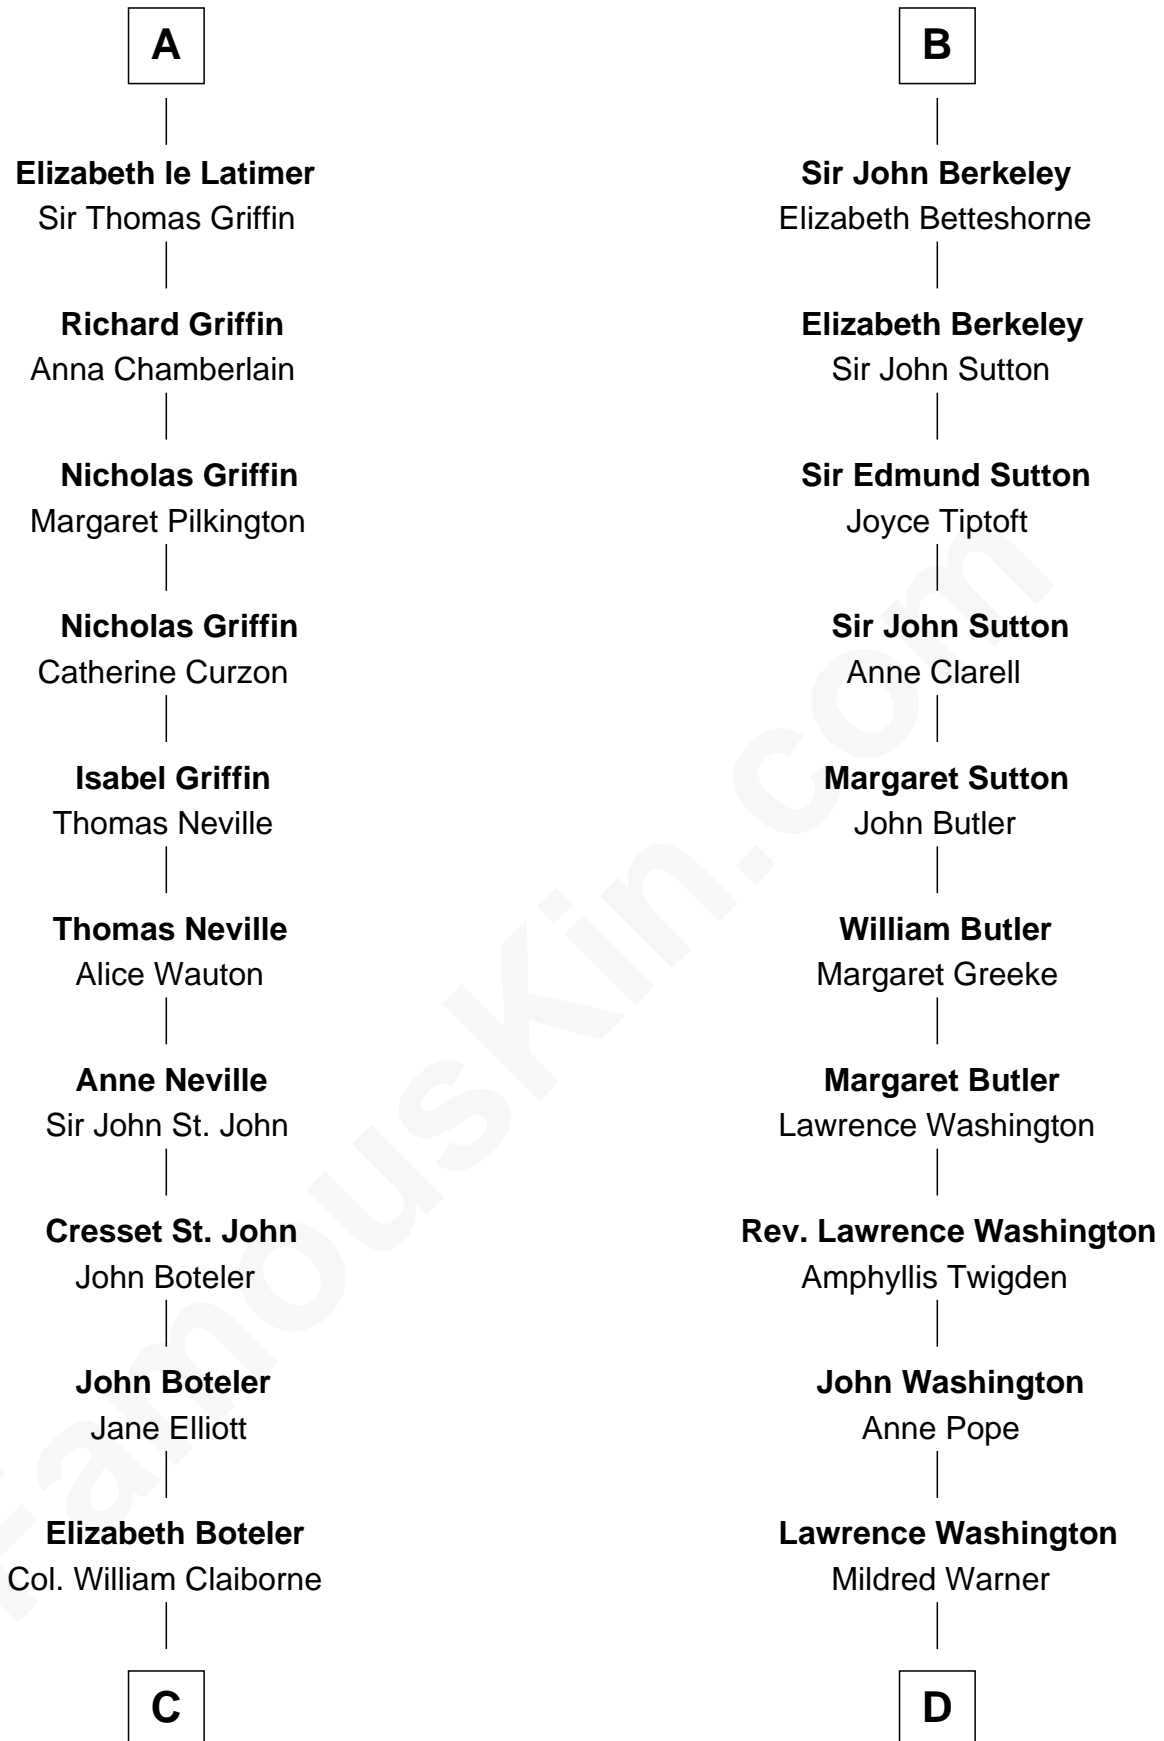

**FamousKin.com**  
**Relationship Chart of**  
**William C. C. Claiborne**  
*1st Governor of Louisiana*

**18th cousin 3 times removed of**  
**George Washington**  
*1st U.S. President*

**Uhtred of Galloway**  
 Gunnild of Dunbar

**C**

**Thomas Claiborne**

Sarah Fenn

**Thomas Claiborne**

Ann Fox

**Nathaniel Claiborne**

Jane Cole

**William Claiborne**