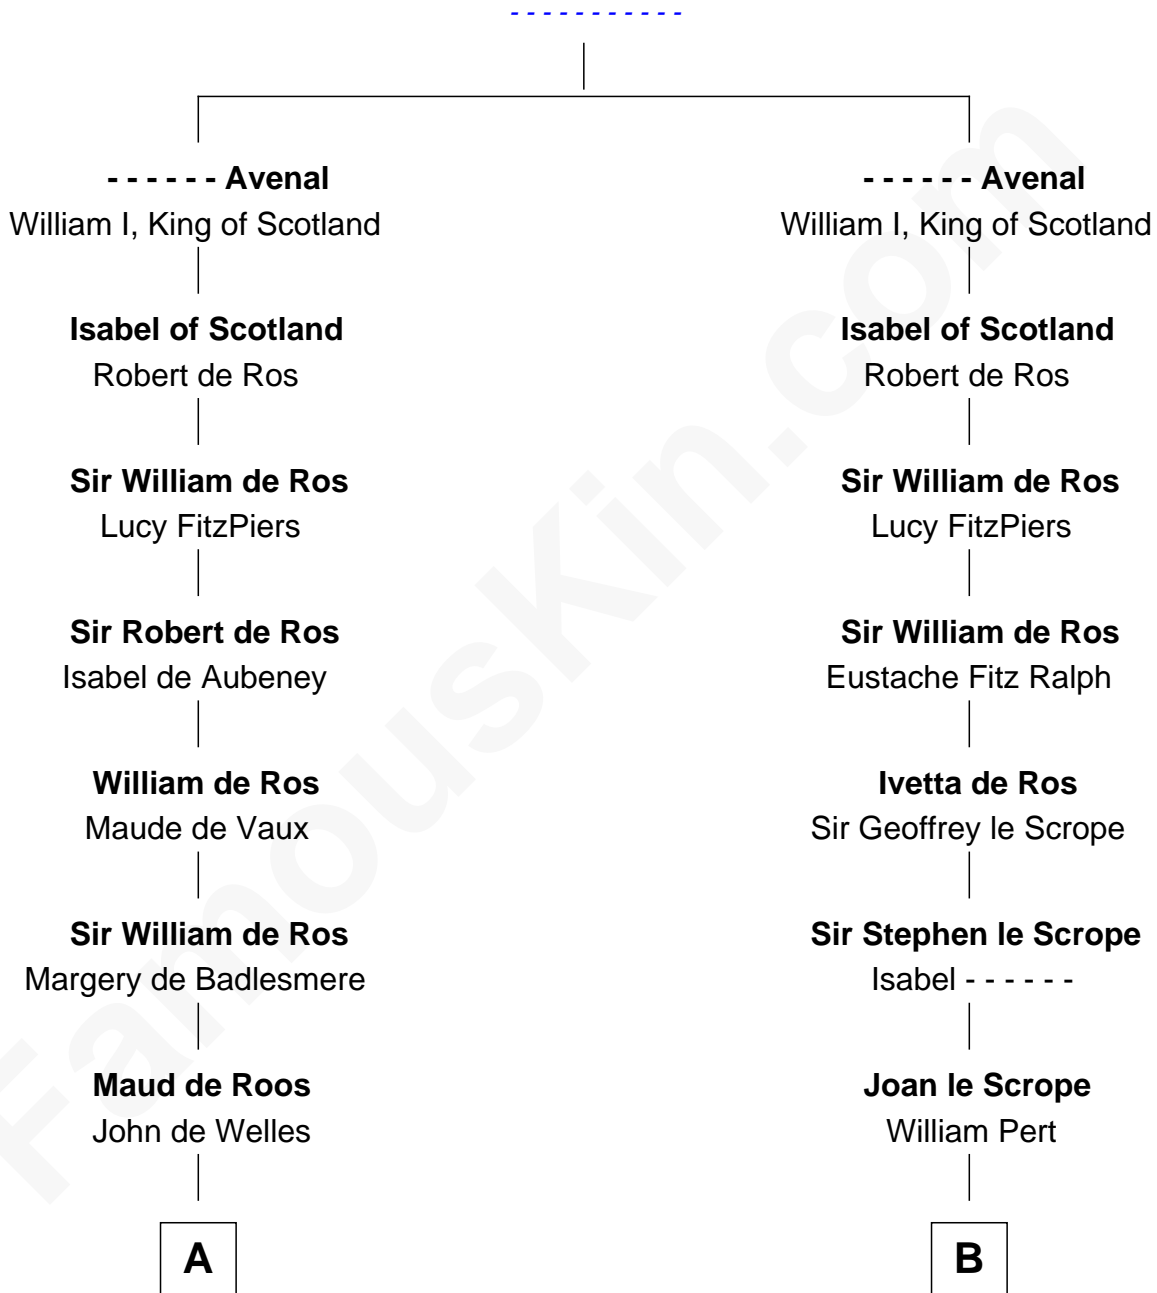

**FamousKin.com**  
**Relationship Chart of**  
**William C. C. Claiborne**  
*1st Governor of Louisiana*

**18th cousin 3 times removed of**  
**George Washington**  
*1st U.S. President*

**Richard Avenal**

**C**

**Ann West**  
Henry Fox

**Ann Fox**  
Thomas Claiborne

**Nathaniel Claiborne**  
Jane Cole

**William Claiborne**  
Mary Leigh

**William C. C. Claiborne**  
*1st Governor of Louisiana*

**D**

**Augustine Washington**  
Mary Ball

**George Washington**  
*1st U.S. President*

FamousKin.com