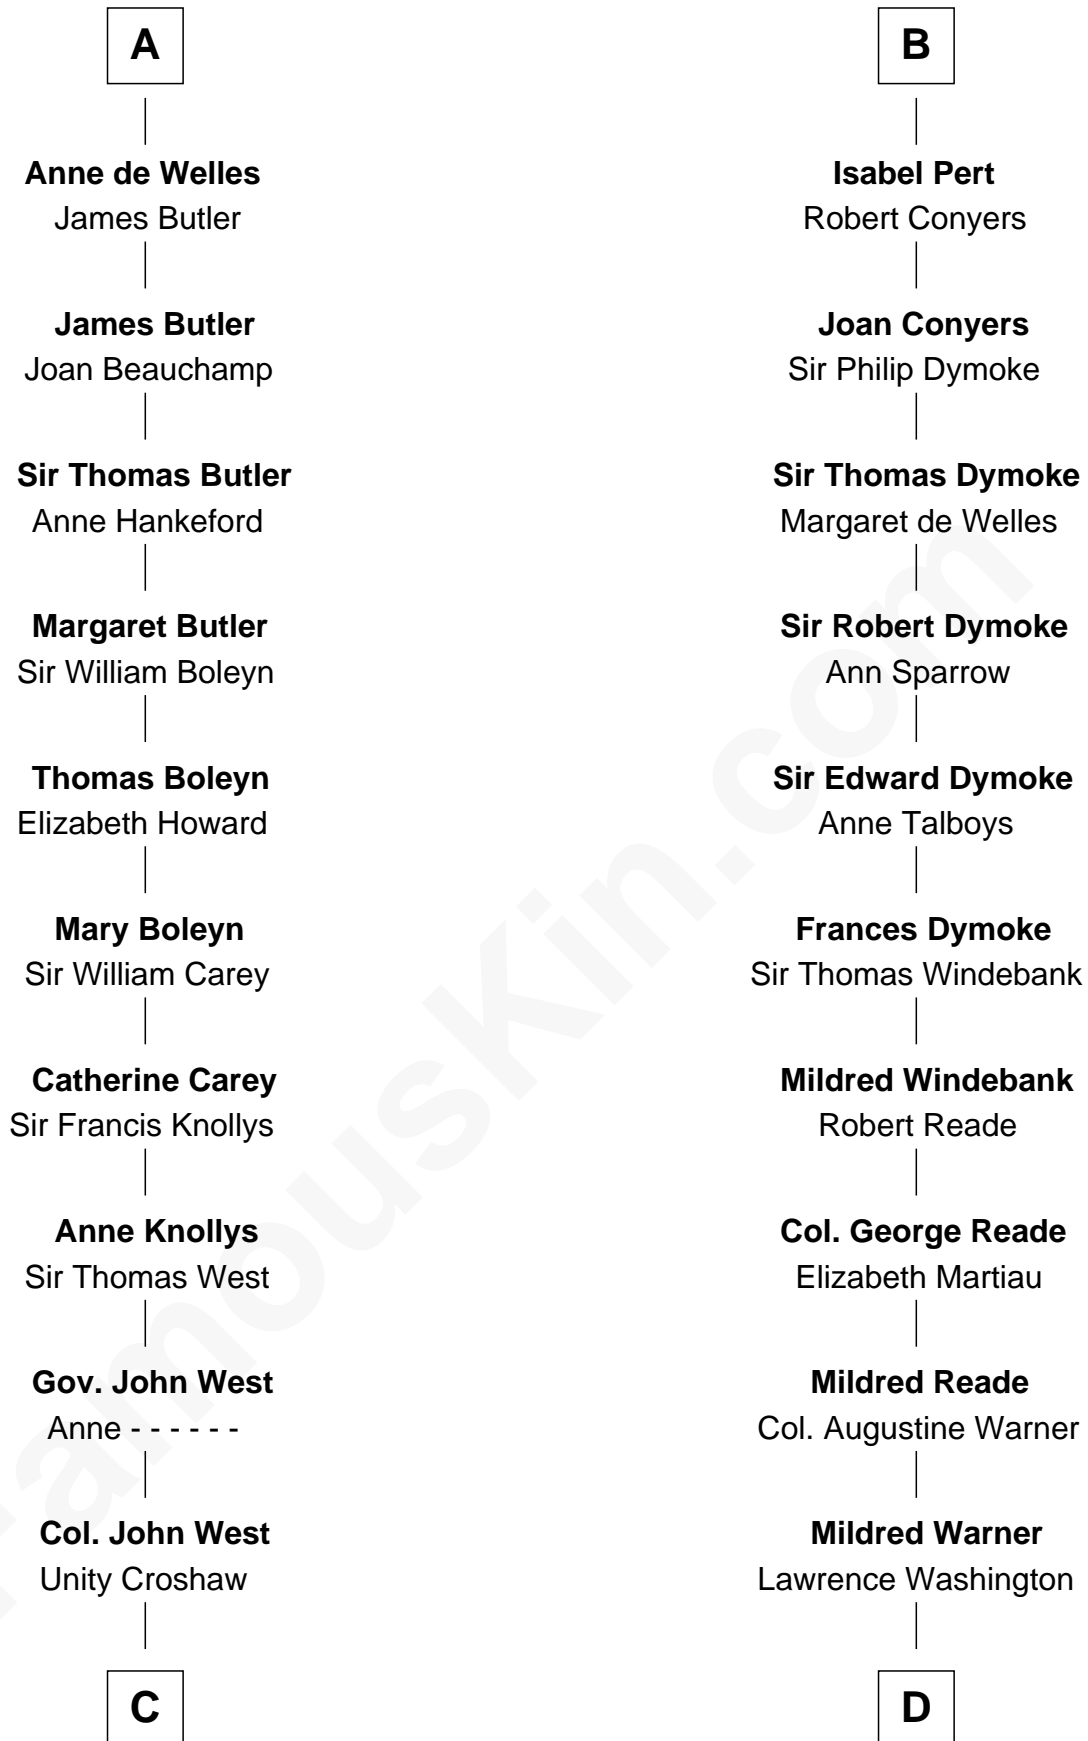

**FamousKin.com**  
**Relationship Chart of**  
**William C. C. Claiborne**  
*1st Governor of Louisiana*

**18th cousin 3 times removed of**  
**George Washington**  
*1st U.S. President*

**Richard Avenal**

**C**

**Ann West**  
Henry Fox

**Ann Fox**  
Thomas Claiborne

**Nathaniel Claiborne**  
Jane Cole

**William Claiborne**  
Mary Leigh

**William C. C. Claiborne**  
*1st Governor of Louisiana*

**D**

**Augustine Washington**  
Mary Ball

**George Washington**  
*1st U.S. President*

FamousKin.com