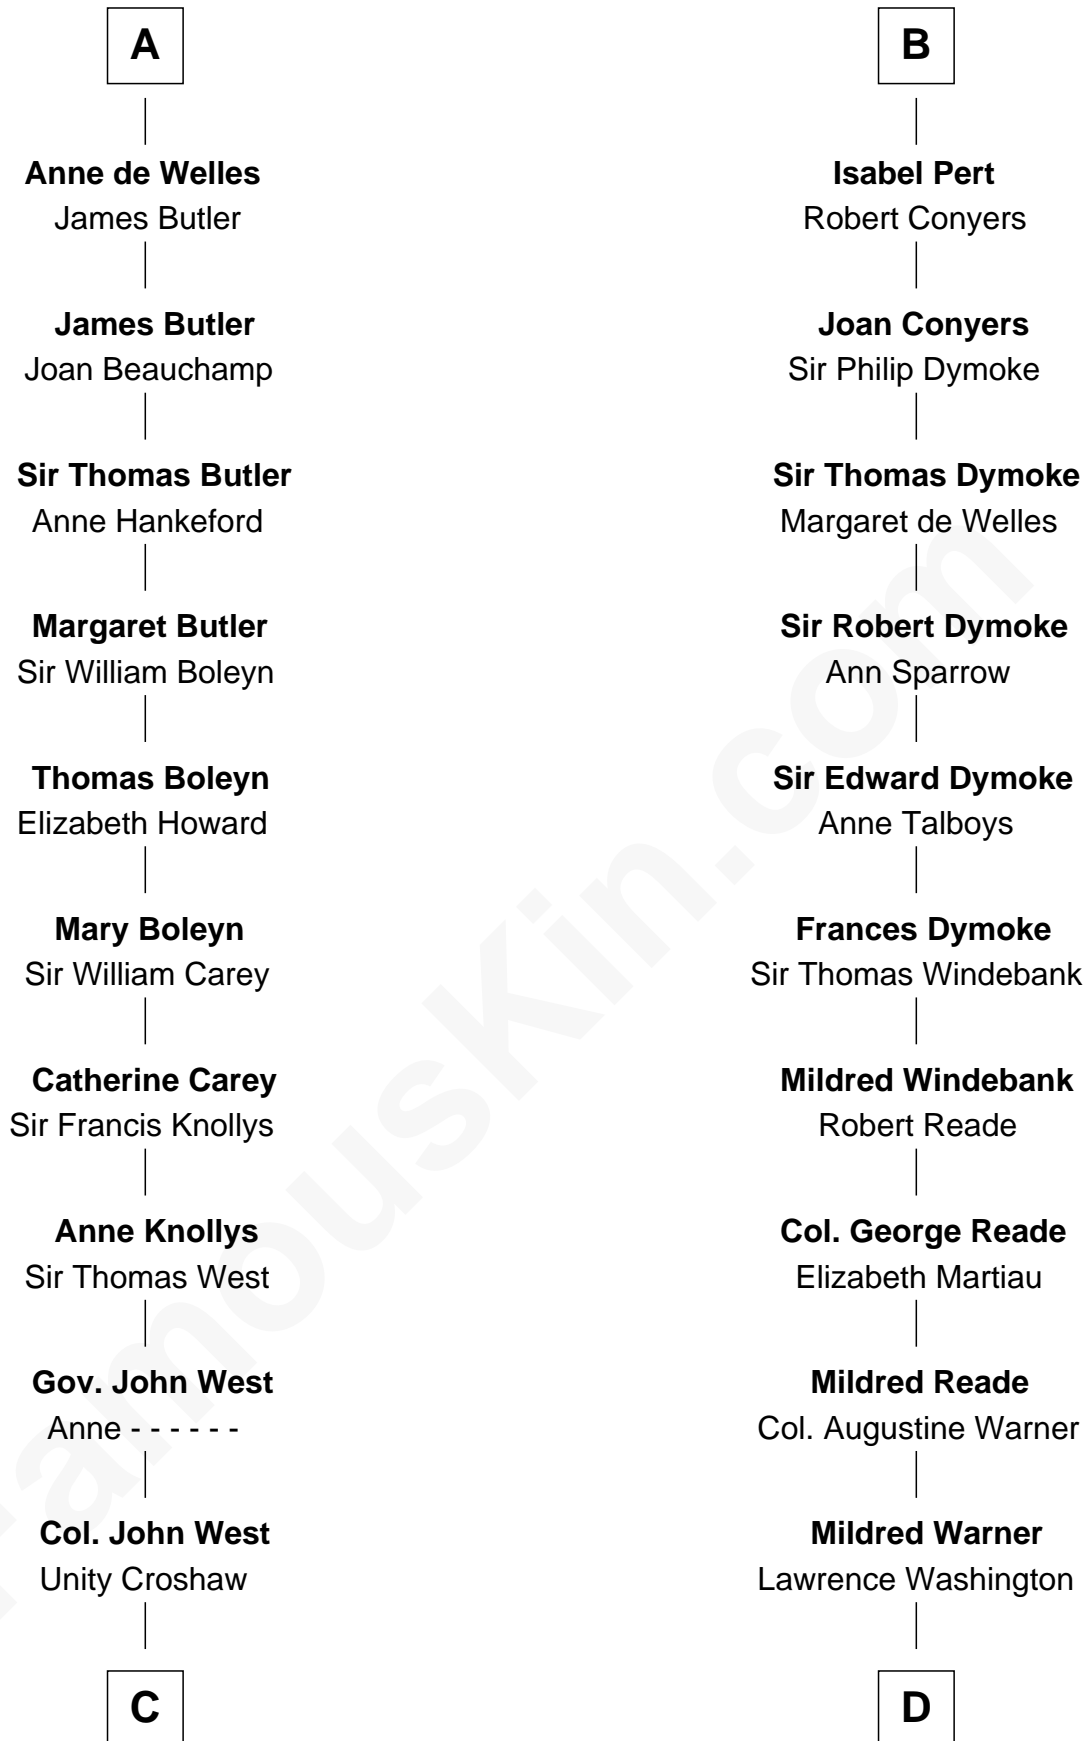

FamousKin.com
Relationship Chart of
William C. C. Claiborne
1st Governor of Louisiana

18th cousin 3 times removed of
George Washington
1st U.S. President

C

Ann West
Henry Fox

Ann Fox
Thomas Claiborne

Nathaniel Claiborne
Jane Cole

William Claiborne
Mary Leigh

William C. C. Claiborne
1st Governor of Louisiana

D

Augustine Washington
Mary Ball

George Washington
1st U.S. President

FamousKin.com