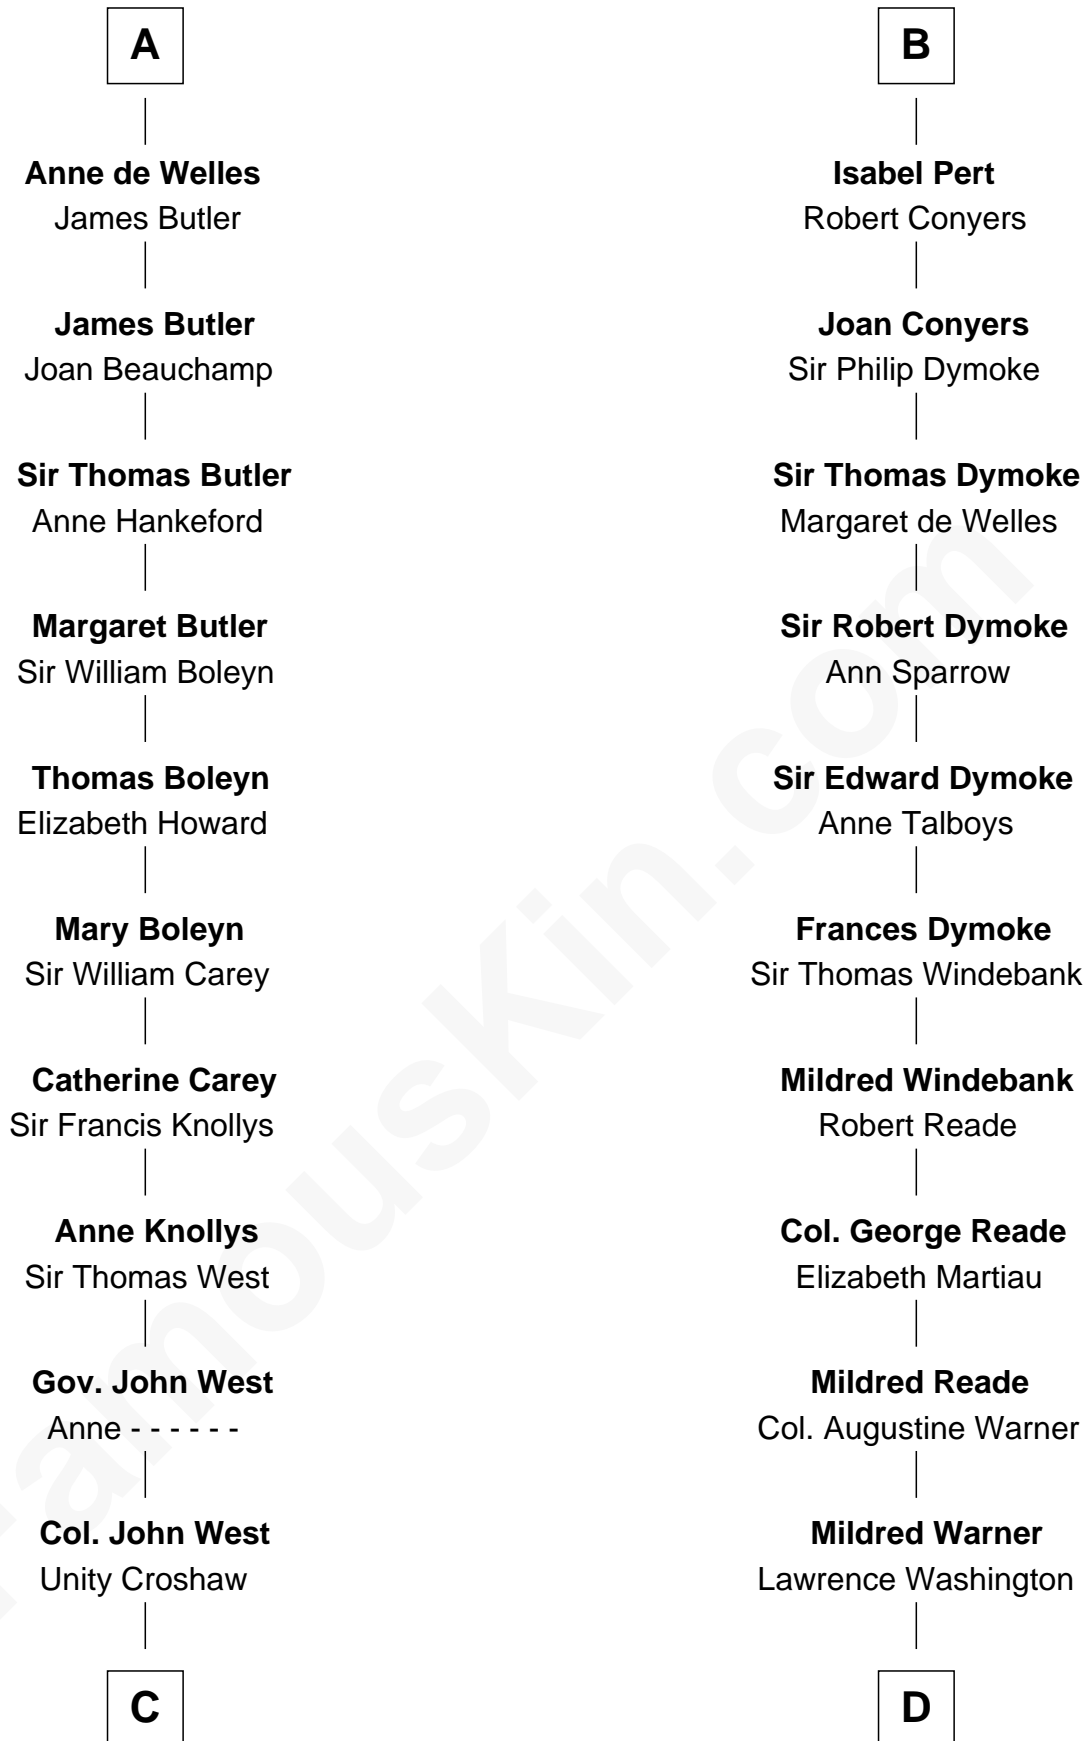

FamousKin.com
Relationship Chart of
William C. C. Claiborne
1st Governor of Louisiana

18th cousin 3 times removed of
George Washington
1st U.S. President

William Trusbut

C

Ann West

Henry Fox

Ann Fox

Thomas Claiborne

Nathaniel Claiborne

Jane Cole

William Claiborne

Mary Leigh

William C. C. Claiborne

1st Governor of Louisiana

D

Augustine Washington

Mary Ball

George Washington

1st U.S. President

FamousKin.com