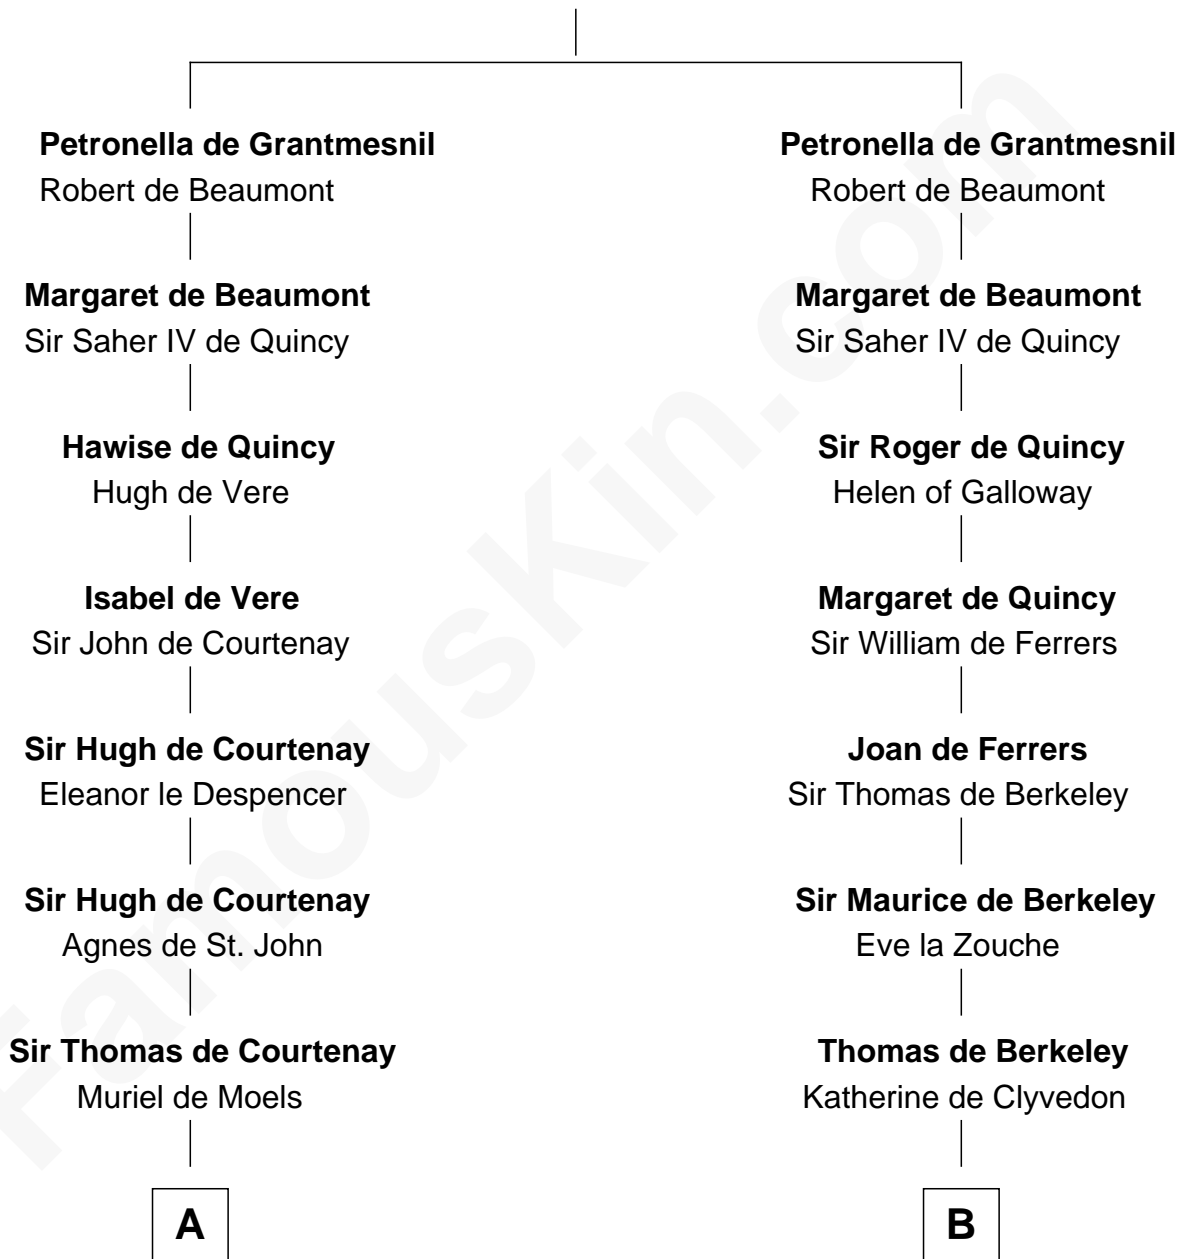

**FamousKin.com**  
**Relationship Chart of**  
**William C. C. Claiborne**  
*1st Governor of Louisiana*

**18th cousin 3 times removed of**  
**George Washington**  
*1st U.S. President*

**Hugh de Grantmesnil**

**C**

**Ann West**  
Henry Fox

**Ann Fox**  
Thomas Claiborne

**Nathaniel Claiborne**  
Jane Cole

**William Claiborne**  
Mary Leigh

**William C. C. Claiborne**  
*1st Governor of Louisiana*

**D**

**Augustine Washington**  
Mary Ball

**George Washington**  
*1st U.S. President*

FamousKin.com