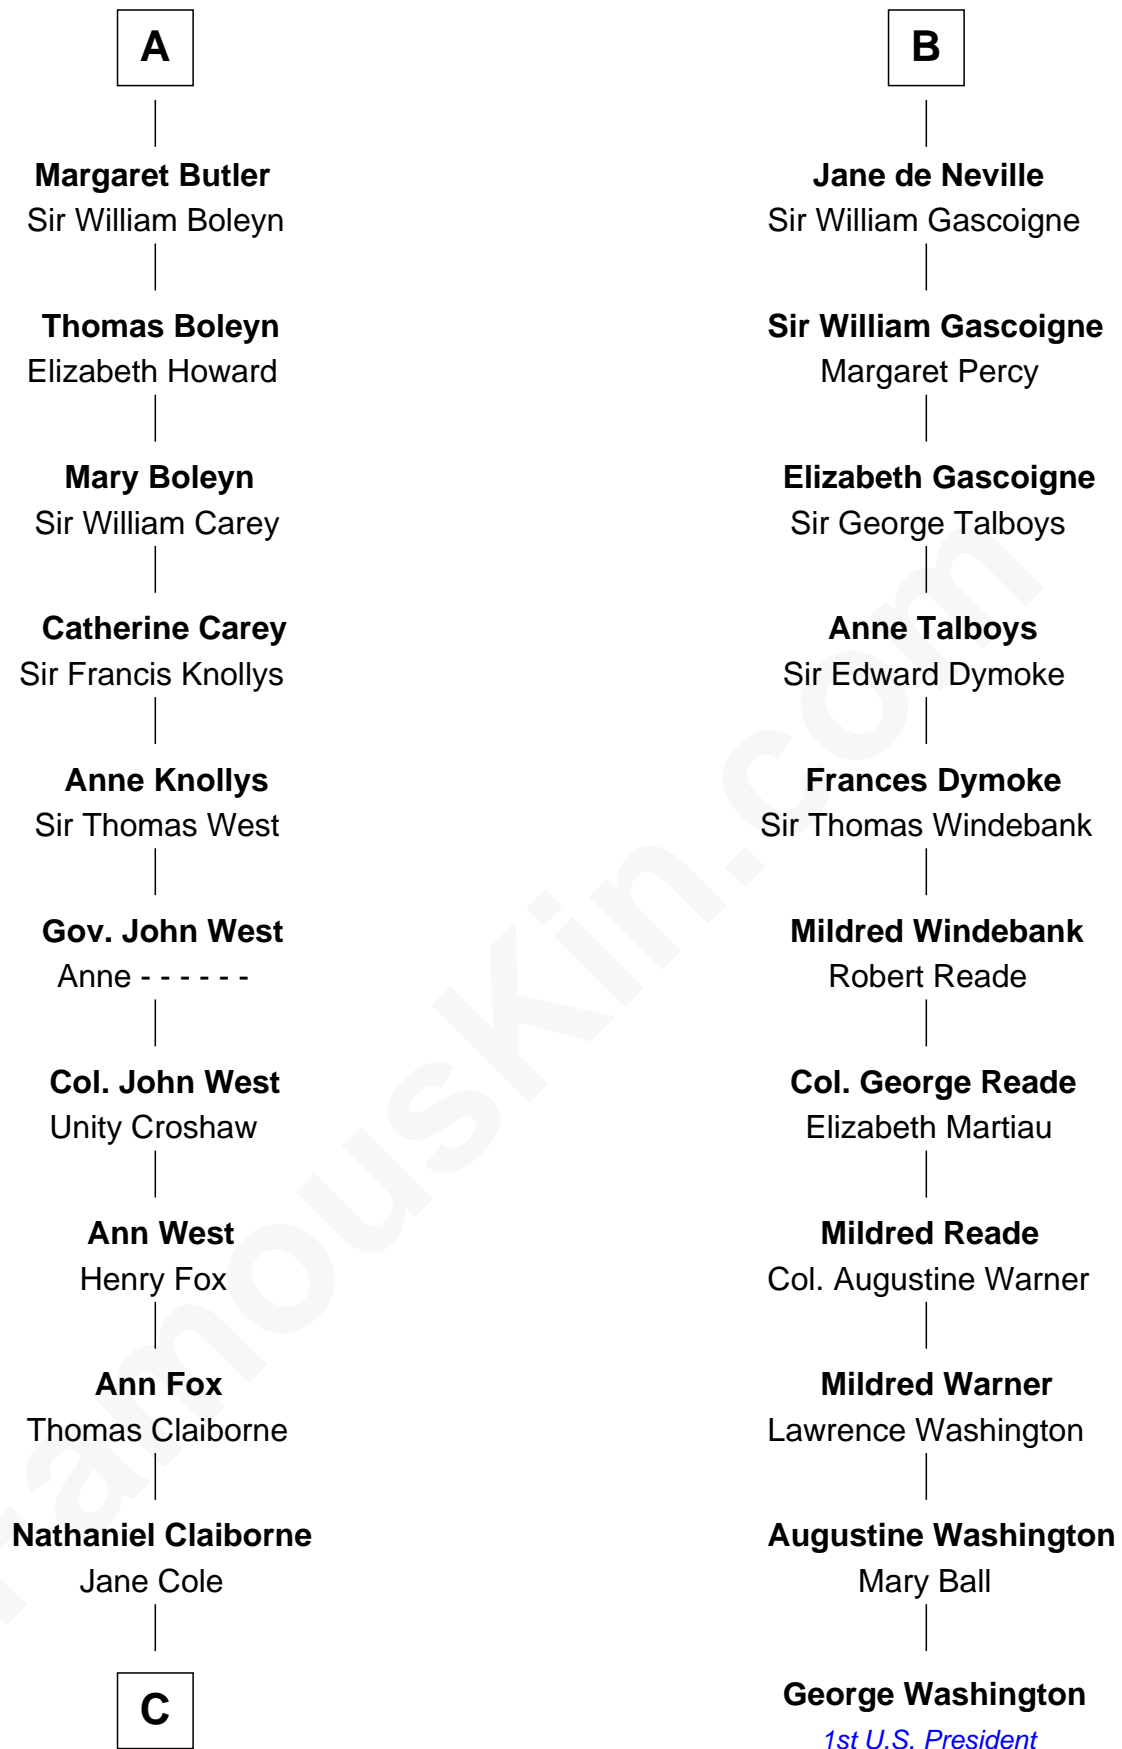

FamousKin.com Relationship Chart of

William C. C. Claiborne

1st Governor of Louisiana

17th cousin 1 time removed of

George Washington

1st U.S. President

Sir Humphrey de Bohun

Eleanor de Braiose

Joan Beaufort

Mary Ferrers

Ralph de Neville

John Neville

Elizabeth Newmarch

B

C

William Claiborne