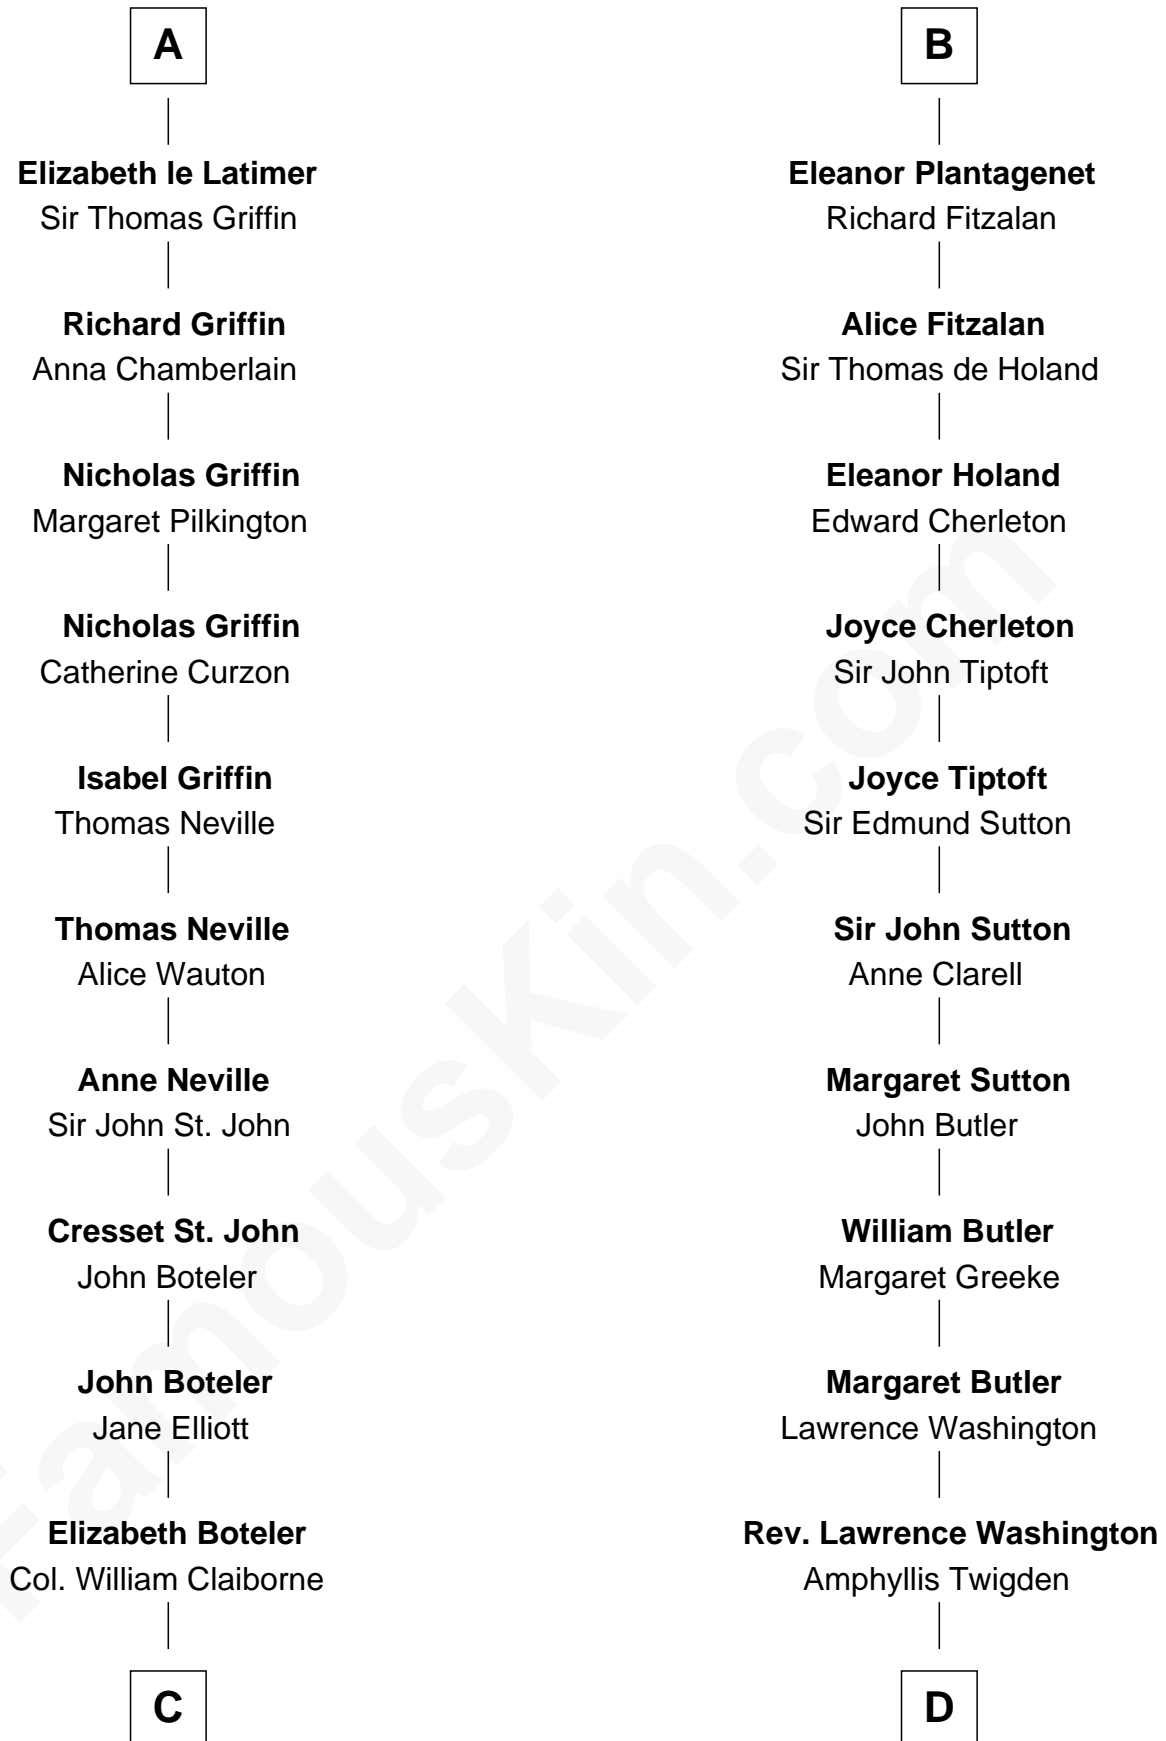

**FamousKin.com**  
**Relationship Chart of**  
**William C. C. Claiborne**  
*1st Governor of Louisiana*

**20th cousin 1 time removed of**  
**George Washington**  
*1st U.S. President*

**Aubrey de Vere**  
 Alice Fitzrichard de Clare

**C**

**Thomas Claiborne**

Sarah Fenn

**Thomas Claiborne**

Ann Fox

**Nathaniel Claiborne**

Jane Cole

**William Claiborne**