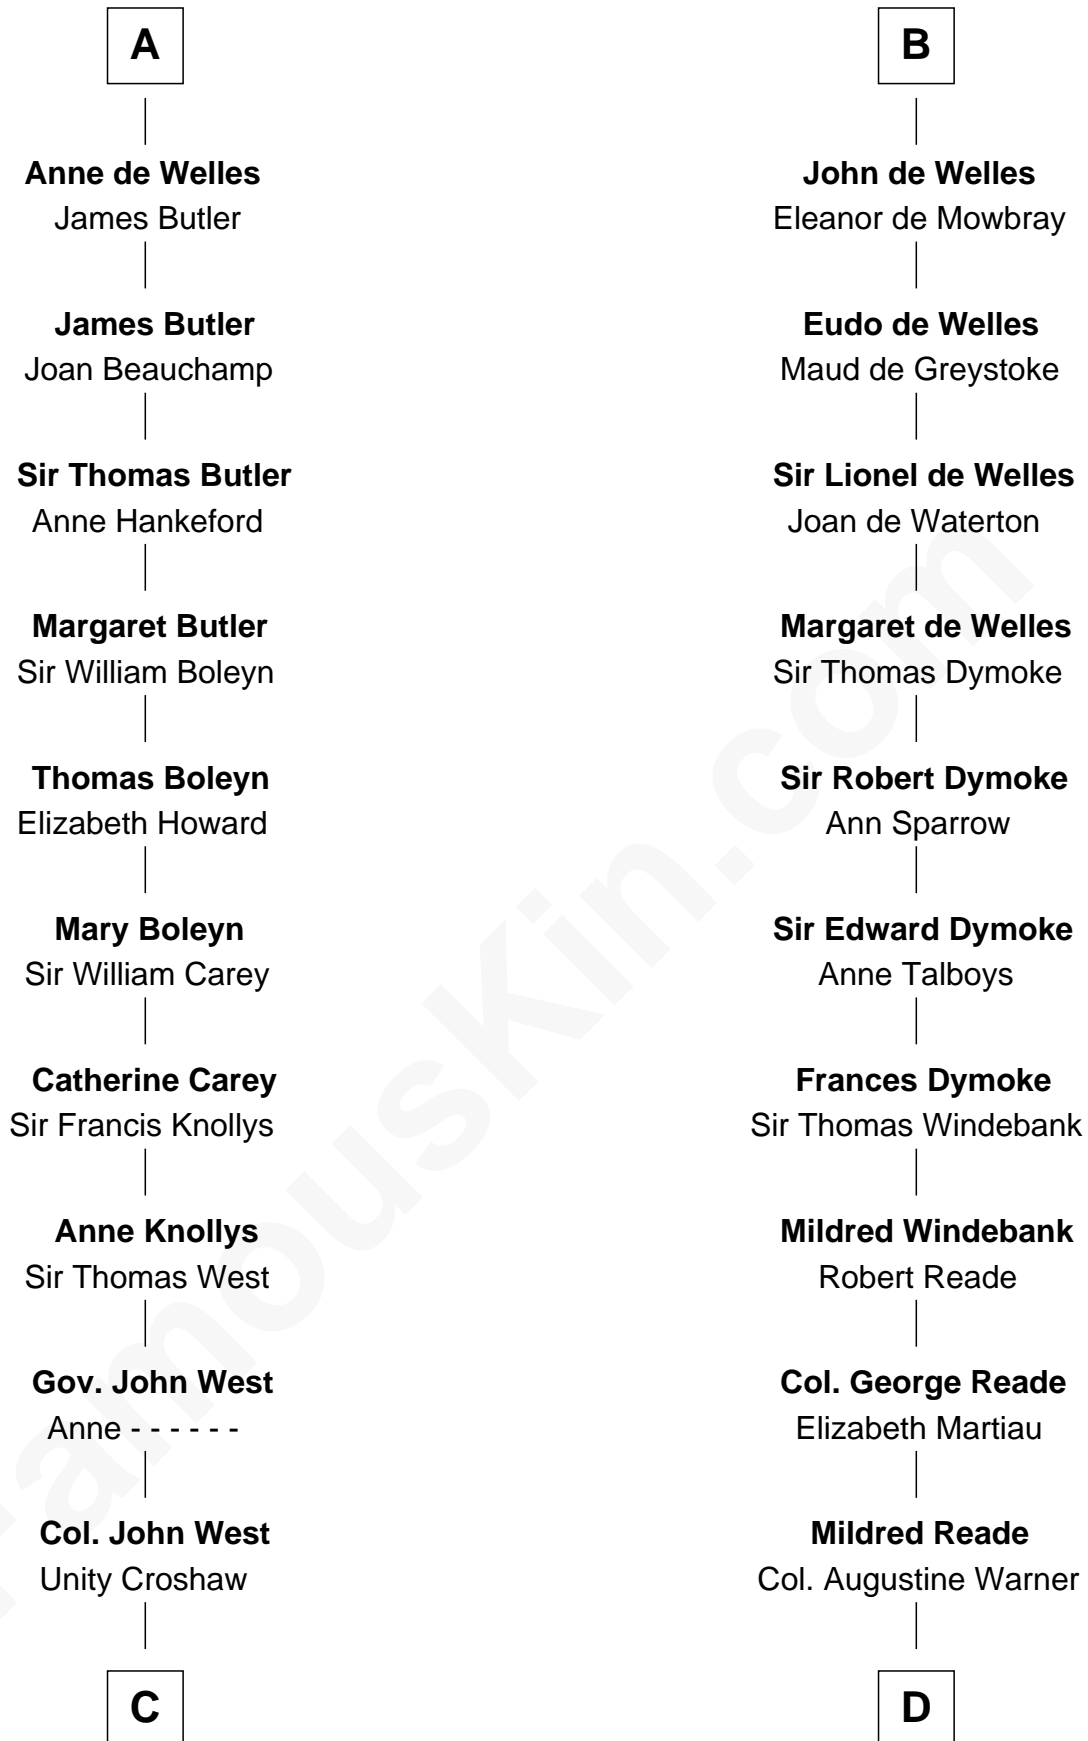

FamousKin.com
Relationship Chart of
William C. C. Claiborne
1st Governor of Louisiana

19th cousin 2 times removed of
George Washington
1st U.S. President

Odinel de Umfreville

C

Ann West
Henry Fox

Ann Fox
Thomas Claiborne

Nathaniel Claiborne
Jane Cole

William Claiborne
Mary Leigh

William C. C. Claiborne
1st Governor of Louisiana

D

Mildred Warner
Lawrence Washington

Augustine Washington
Mary Ball

George Washington
1st U.S. President