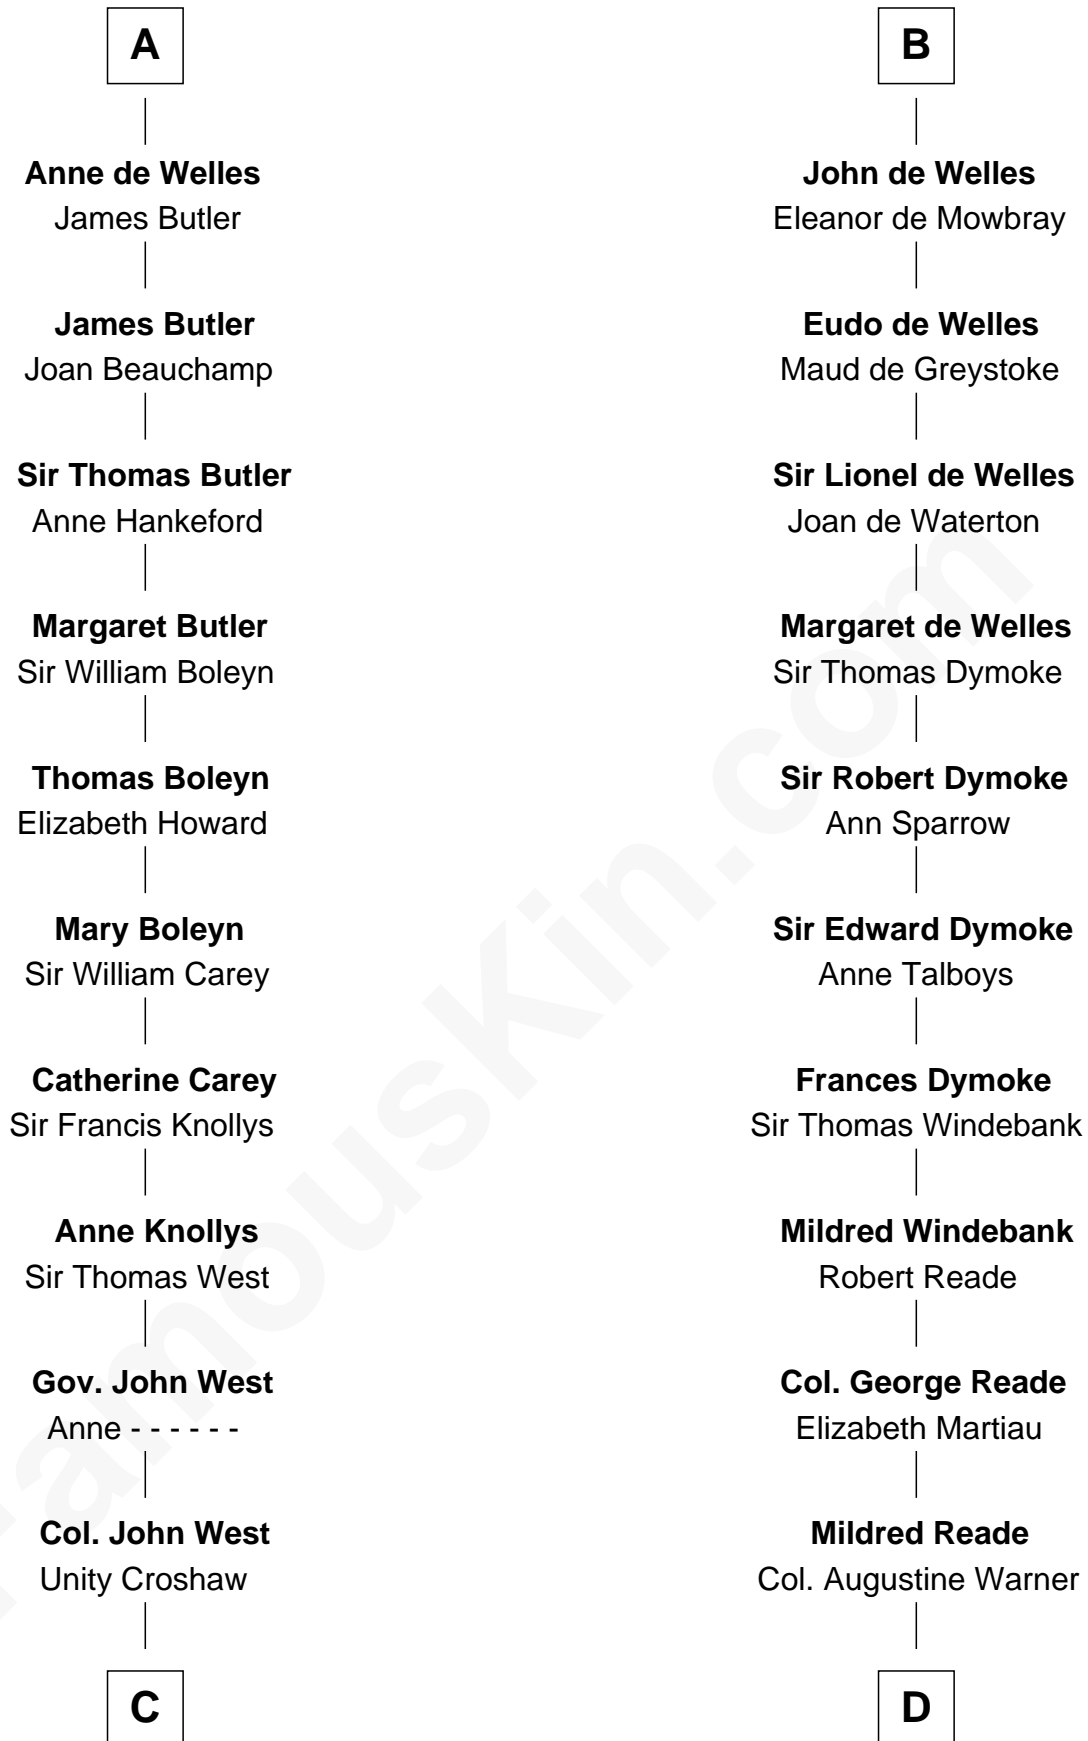

FamousKin.com
Relationship Chart of
William C. C. Claiborne
1st Governor of Louisiana

19th cousin 2 times removed of
George Washington
1st U.S. President

Sir Richard de Lucy
 Rohese of Boulogne

Alice de Lucy
 Sir Odinel de Umfreville

A

Alice de Lucy
 Sir Odinel de Umfreville

Margaret de Umfreville
 William de Aubeney

William de Aubeney
 Isabel - - - - -

Isabel de Aubeney
 Sir Robert de Ros

William de Ros
 Maude de Vaux

Sir William de Ros
 Margery de Badlesmere

Maud de Roos
 John de Welles

B

C

Ann West
Henry Fox

Ann Fox
Thomas Claiborne

Nathaniel Claiborne
Jane Cole

William Claiborne
Mary Leigh

William C. C. Claiborne
1st Governor of Louisiana

D

Mildred Warner
Lawrence Washington

Augustine Washington
Mary Ball

George Washington
1st U.S. President