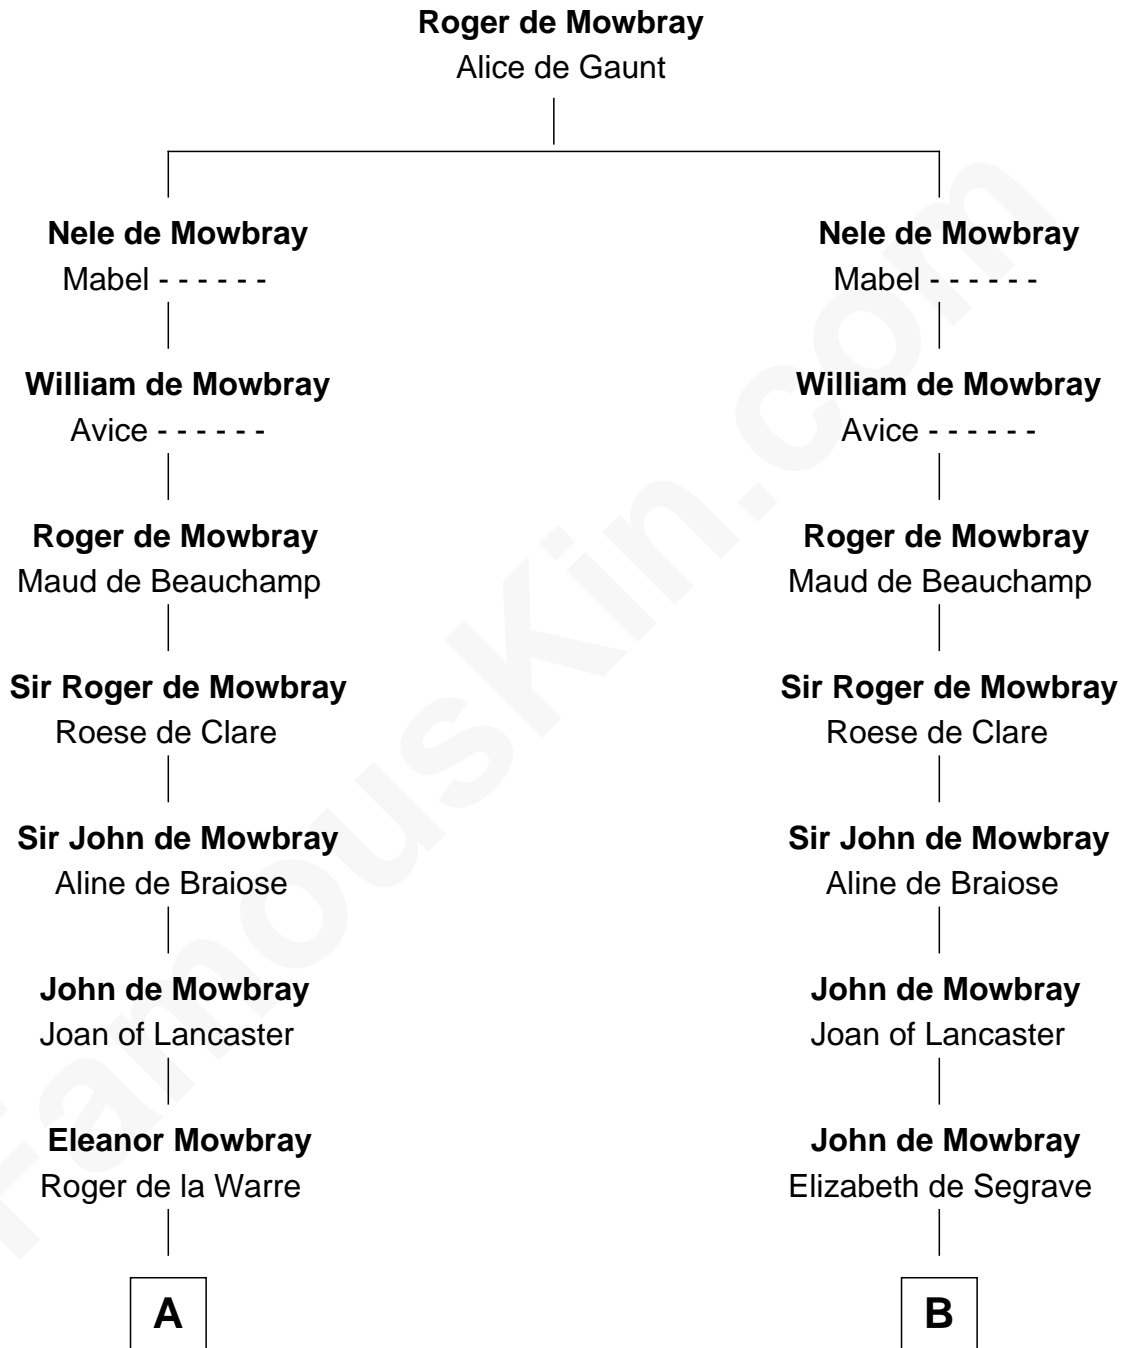

FamousKin.com
Relationship Chart of
William C. C. Claiborne
1st Governor of Louisiana

19th cousin 1 time removed of
George Washington
1st U.S. President

C

Ann Fox

Thomas Claiborne

Nathaniel Claiborne

Jane Cole

William Claiborne

Mary Leigh

William C. C. Claiborne

1st Governor of Louisiana

D

Mildred Warner

Lawrence Washington

Augustine Washington

Mary Ball

George Washington

1st U.S. President

FamousKin.com