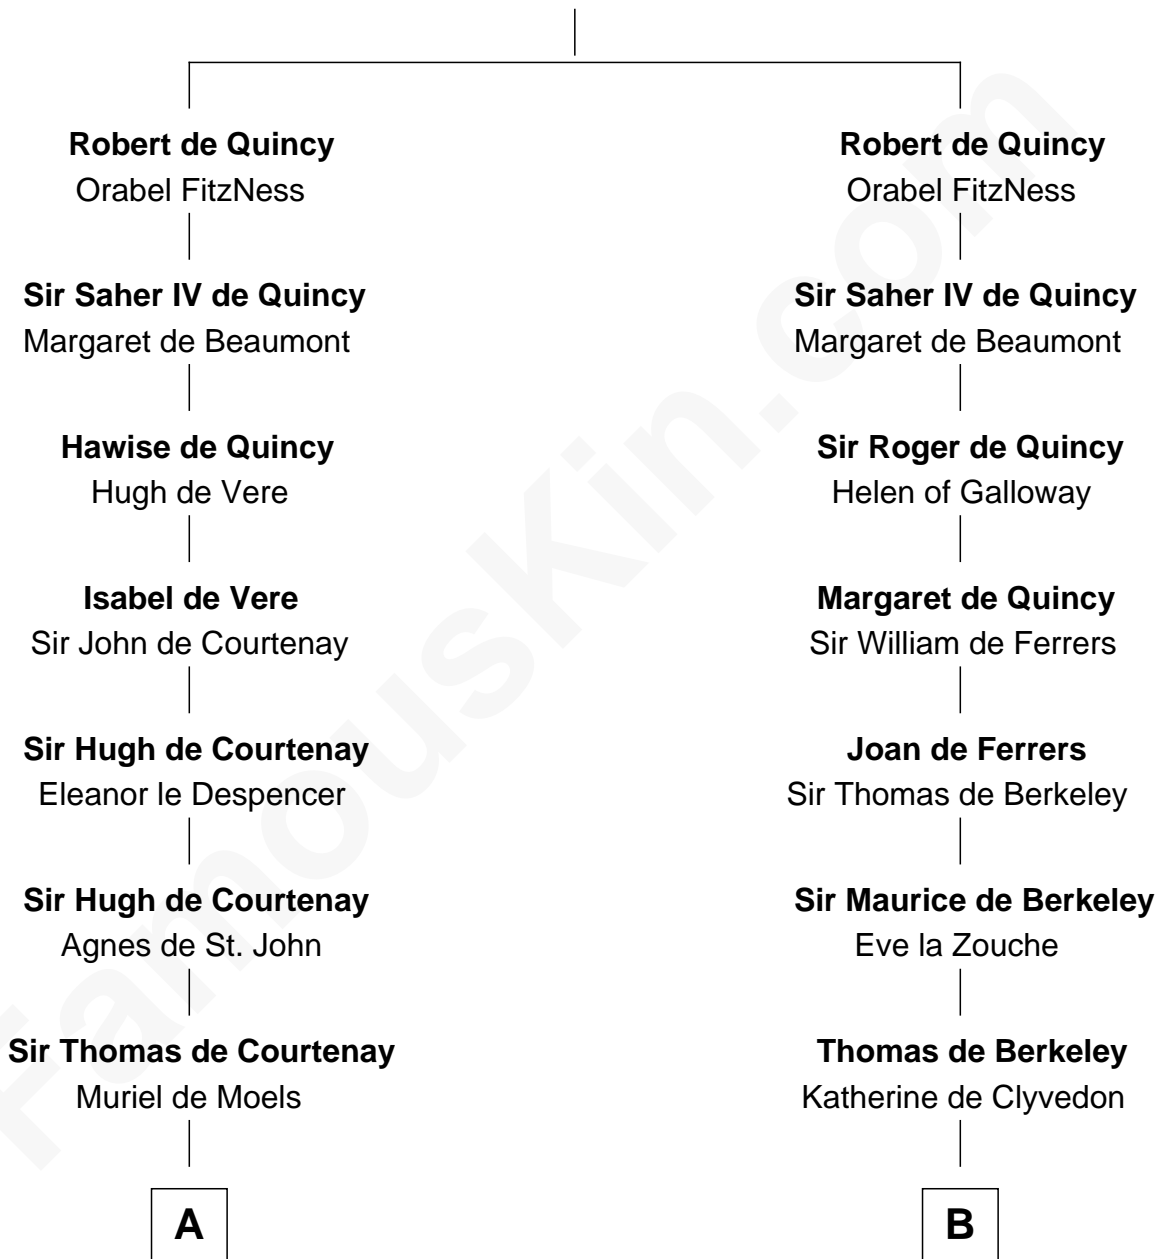

FamousKin.com
Relationship Chart of
William C. C. Claiborne
1st Governor of Louisiana

19th cousin 2 times removed of
John Langdon
Signer of the U.S. Constitution

Saher I de Quincy
 Maud de St. Liz

C

Ann West
Henry Fox

Ann Fox
Thomas Claiborne

Nathaniel Claiborne
Jane Cole

William Claiborne
Mary Leigh

William C. C. Claiborne
1st Governor of Louisiana

D

Josiah Hall
Mary Woodbury

Mary Hall
John Langdon

John Langdon
Signer of the U.S. Constitution