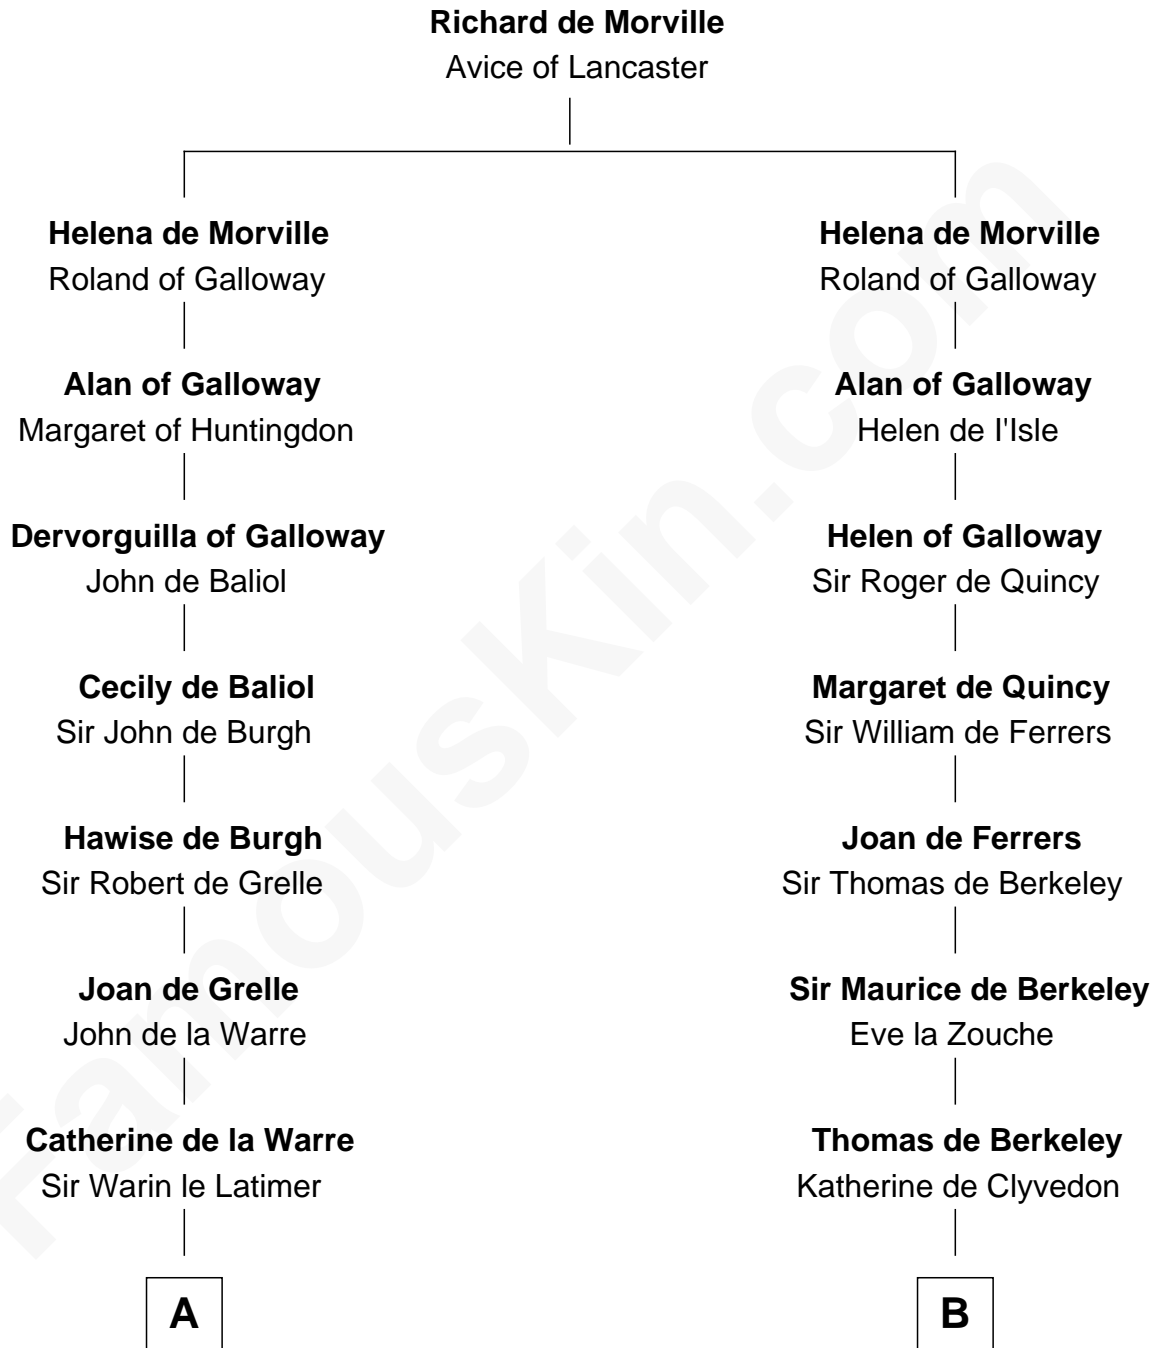

**FamousKin.com**  
**Relationship Chart of**  
**William C. C. Claiborne**  
*1st Governor of Louisiana*

**19th cousin 2 times removed of**  
**John Langdon**  
*Signer of the U.S. Constitution*

**C**

**Thomas Claiborne**

Sarah Fenn

**Thomas Claiborne**

Ann Fox

**Nathaniel Claiborne**

Jane Cole

**William Claiborne**

Mary Leigh

**William C. C. Claiborne**