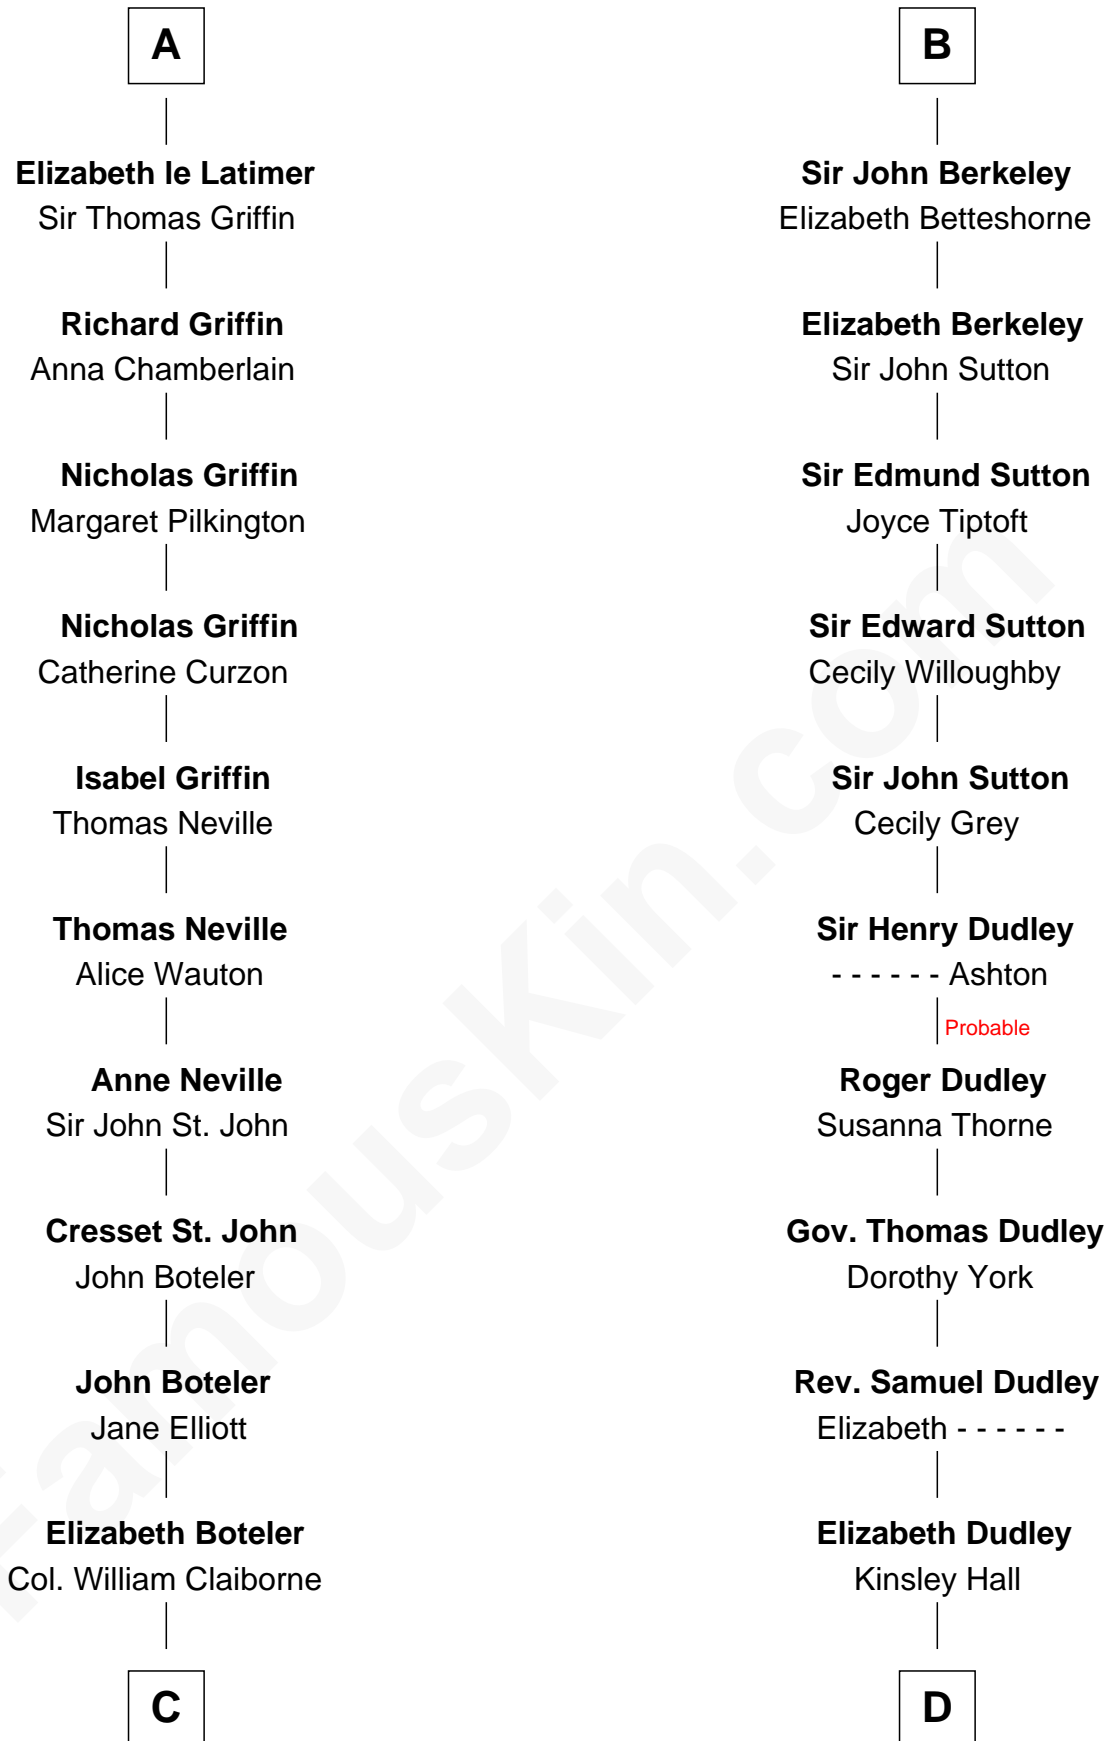

**FamousKin.com**  
**Relationship Chart of**  
**William C. C. Claiborne**  
*1st Governor of Louisiana*

**19th cousin 2 times removed of**  
**John Langdon**  
*Signer of the U.S. Constitution*

**C**

**Thomas Claiborne**

Sarah Fenn

**Thomas Claiborne**

Ann Fox

**Nathaniel Claiborne**

Jane Cole

**William Claiborne**

Mary Leigh

**William C. C. Claiborne**