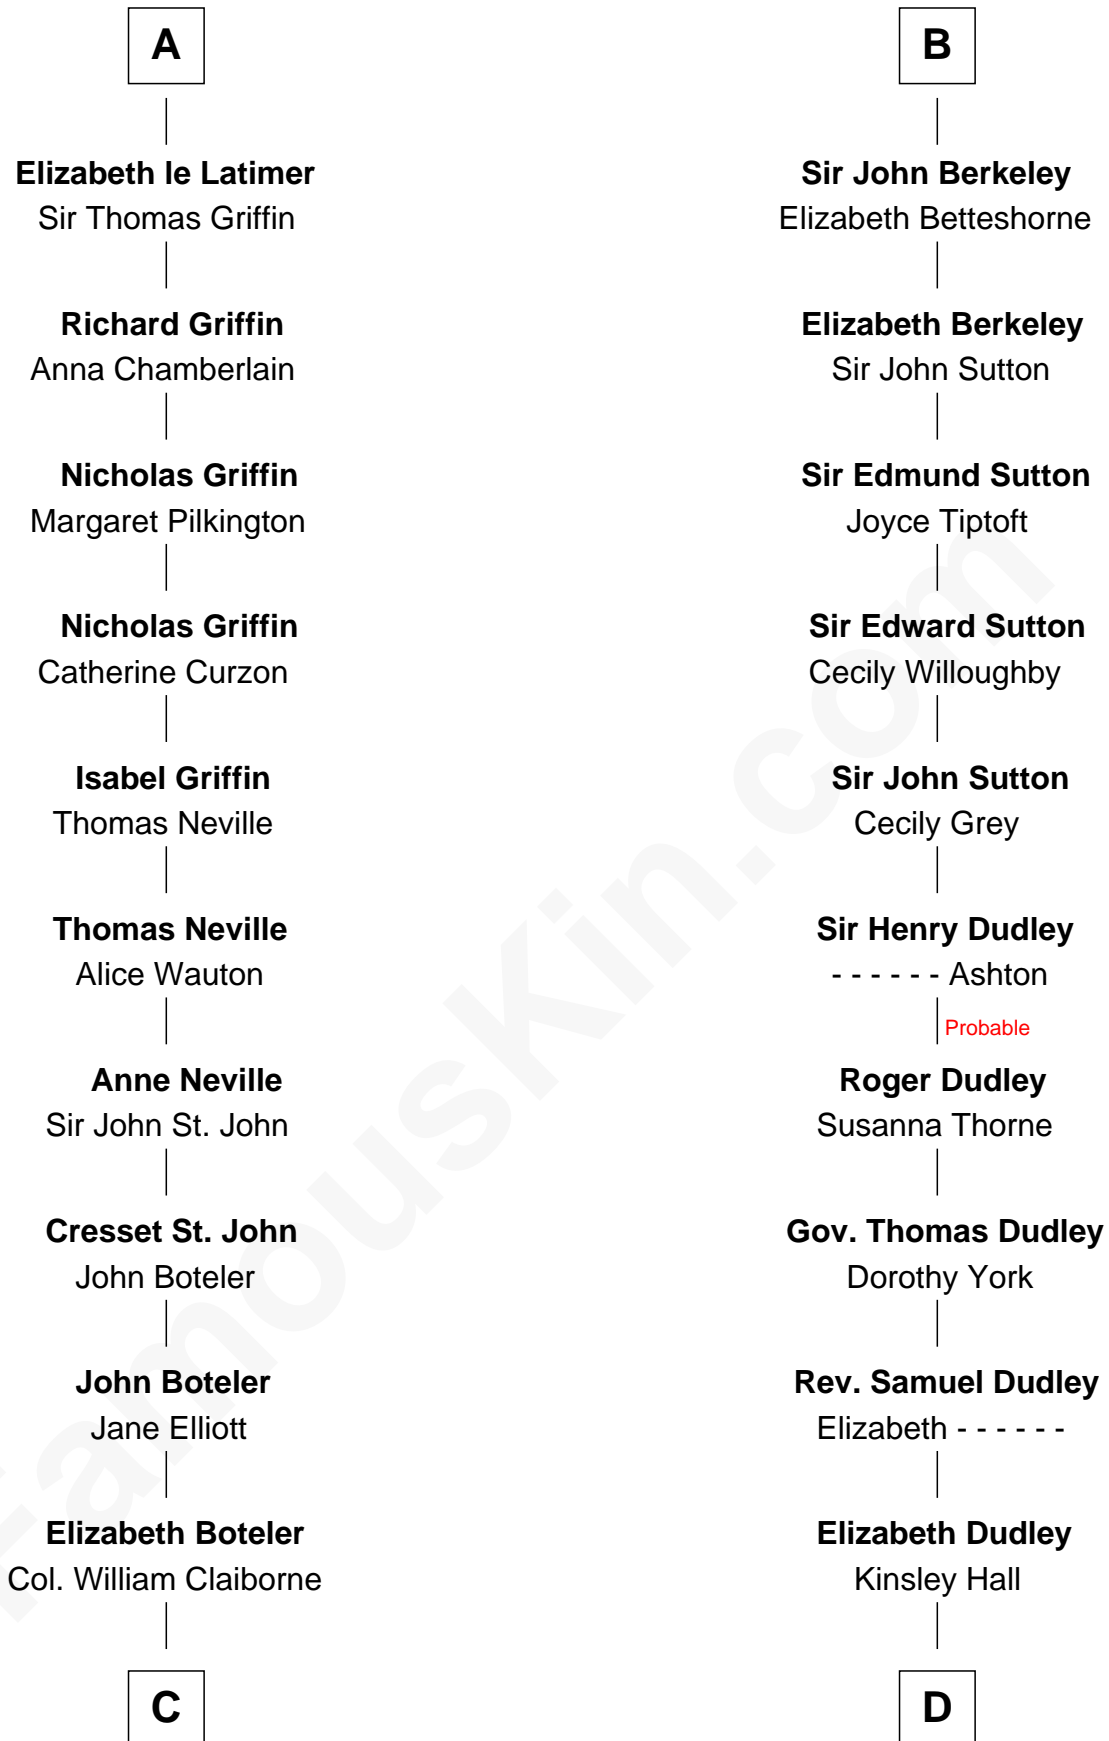

FamousKin.com
Relationship Chart of
William C. C. Claiborne
1st Governor of Louisiana

19th cousin 2 times removed of
John Langdon
Signer of the U.S. Constitution

C

Thomas Claiborne

Sarah Fenn

Thomas Claiborne

Ann Fox

Nathaniel Claiborne

Jane Cole

William Claiborne

Mary Leigh

William C. C. Claiborne

1st Governor of Louisiana

D