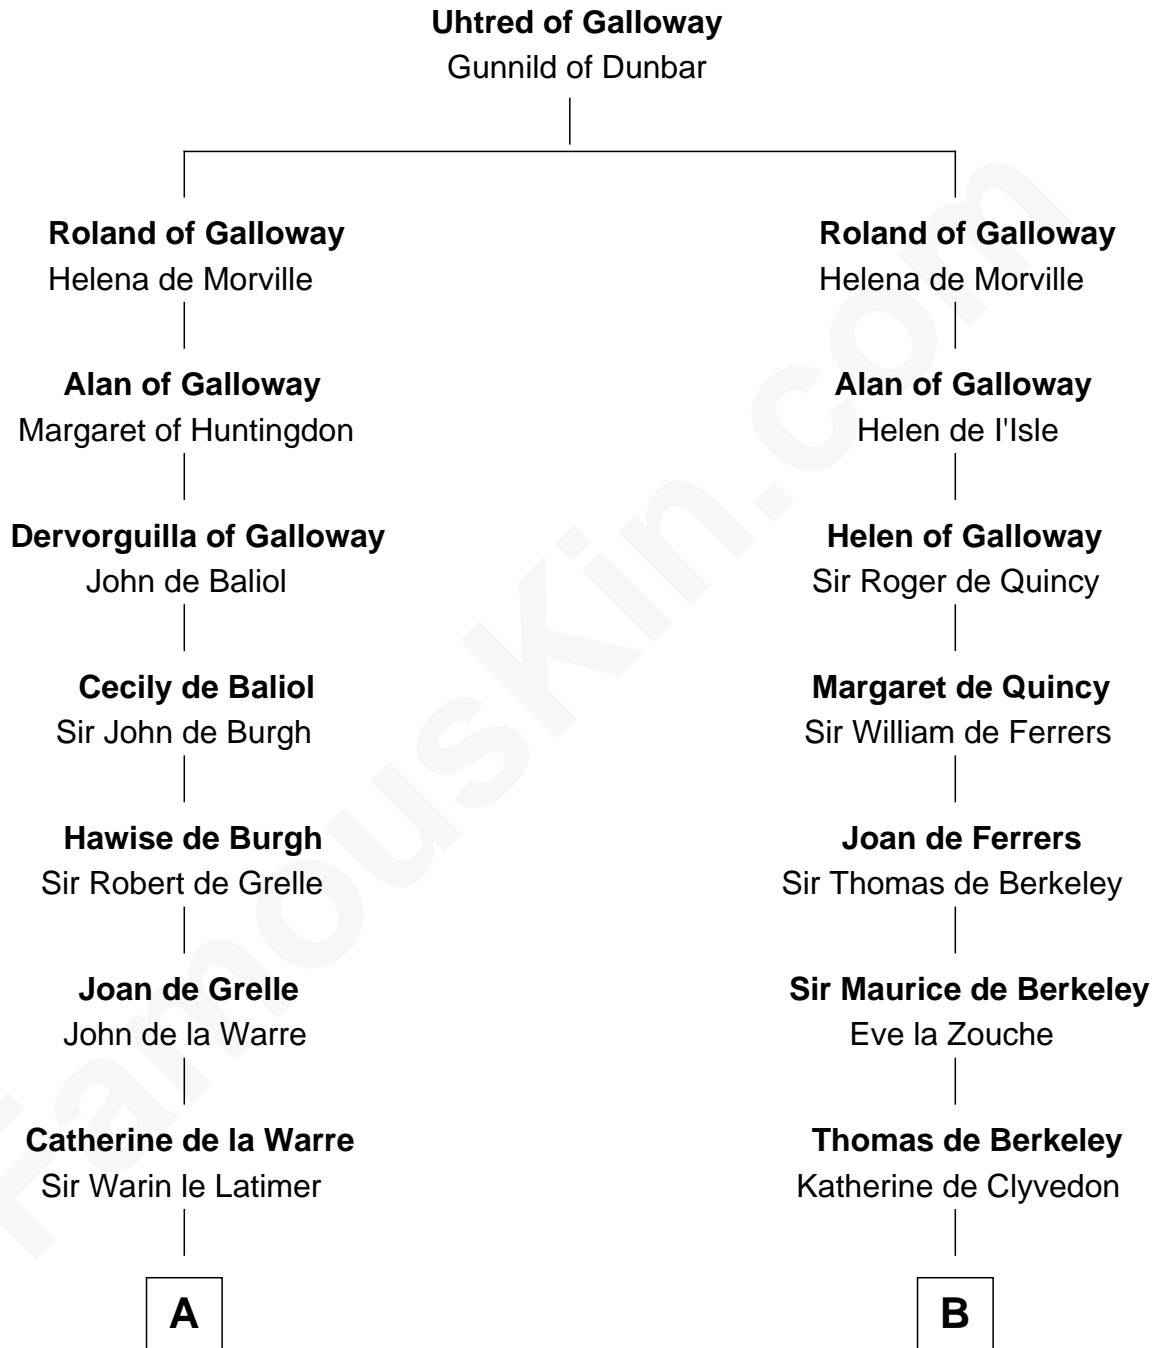

FamousKin.com
Relationship Chart of
William C. C. Claiborne
1st Governor of Louisiana

19th cousin 2 times removed of
John Langdon
Signer of the U.S. Constitution

C

Thomas Claiborne

Sarah Fenn

Thomas Claiborne

Ann Fox

Nathaniel Claiborne

Jane Cole

William Claiborne

Mary Leigh

William C. C. Claiborne

1st Governor of Louisiana

D